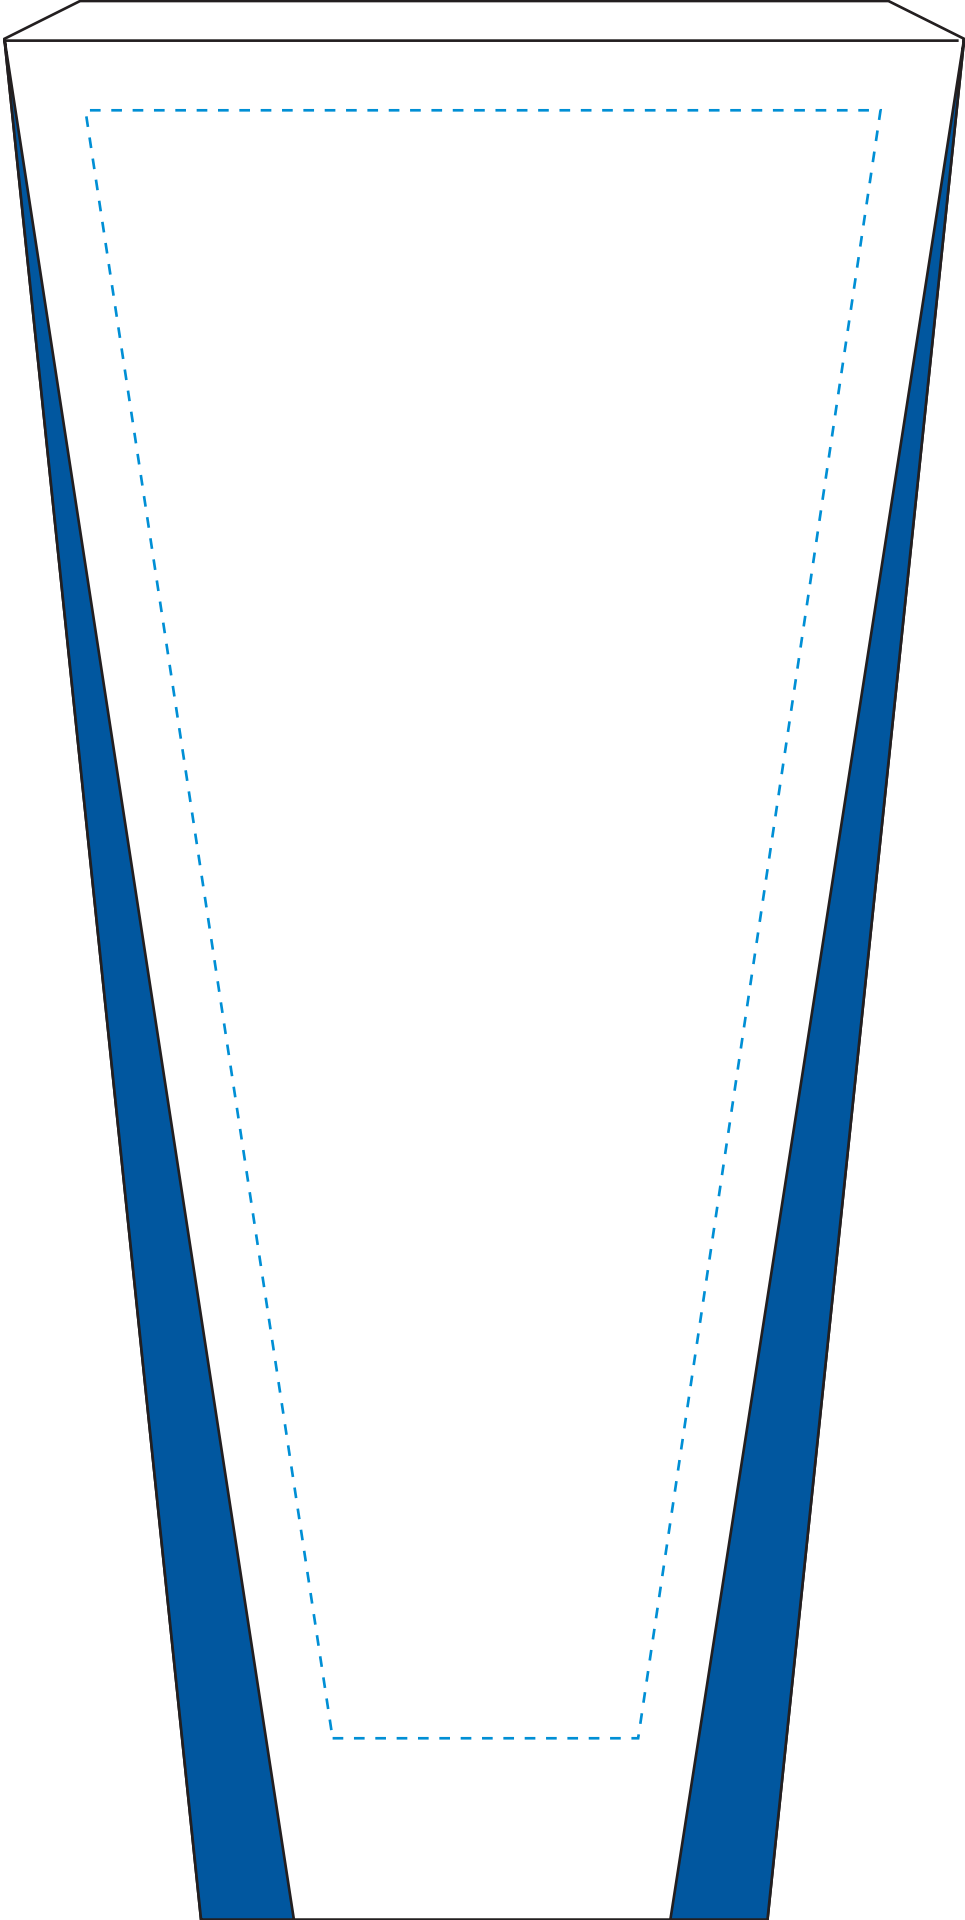

Standard Etch: Reverse

6417 SENTINEL AWARD 10-1/2"

Blue line represents the max image area.