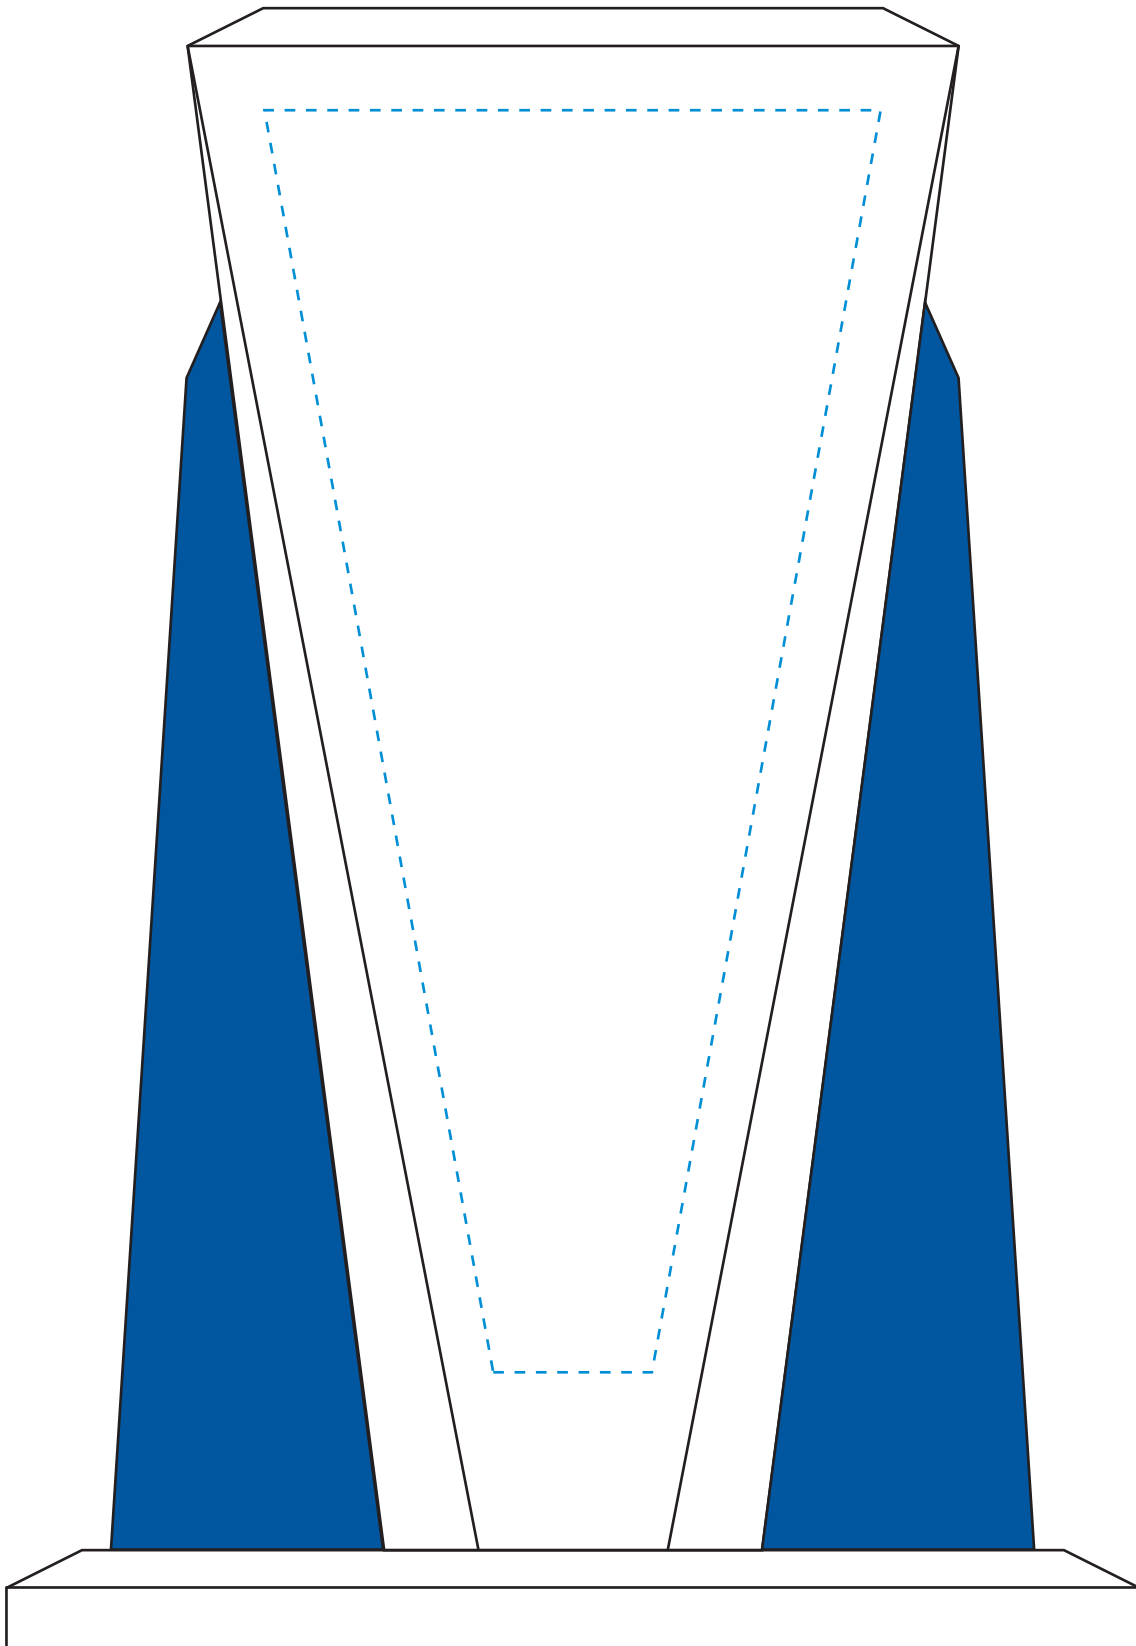

Standard Etch: Reverse

6416 SENTINEL AWARD 8-1/2"

Blue line represents the max image area.