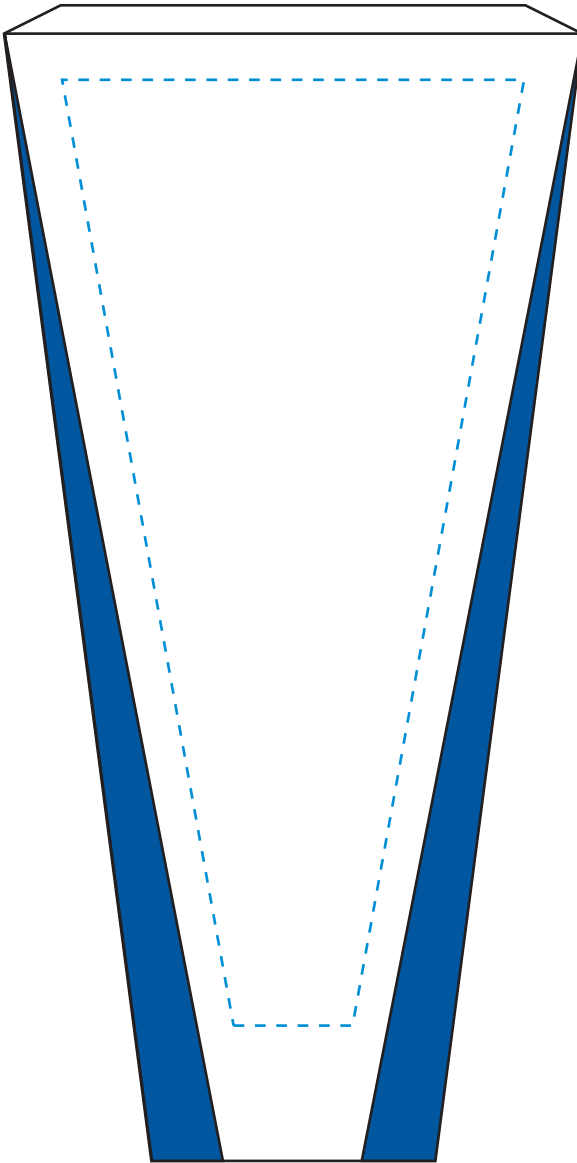

Standard Etch: Reverse

6415 SENTINEL AWARD 6-1/2"

Blue line represents the max image area.