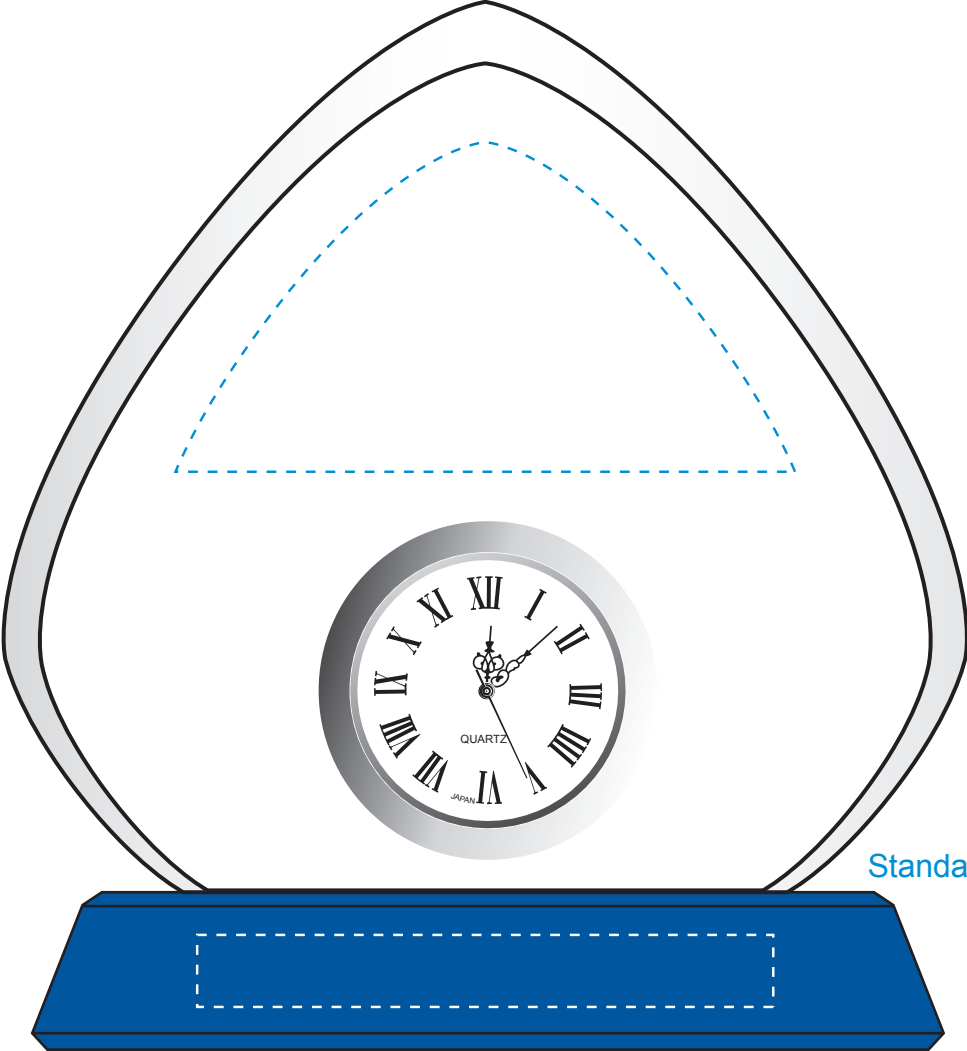

Standard Etch: Reverse

Standard Etch: Front

6016 SEBRING CLOCK 5-1/2"

Blue line represents the max image area.