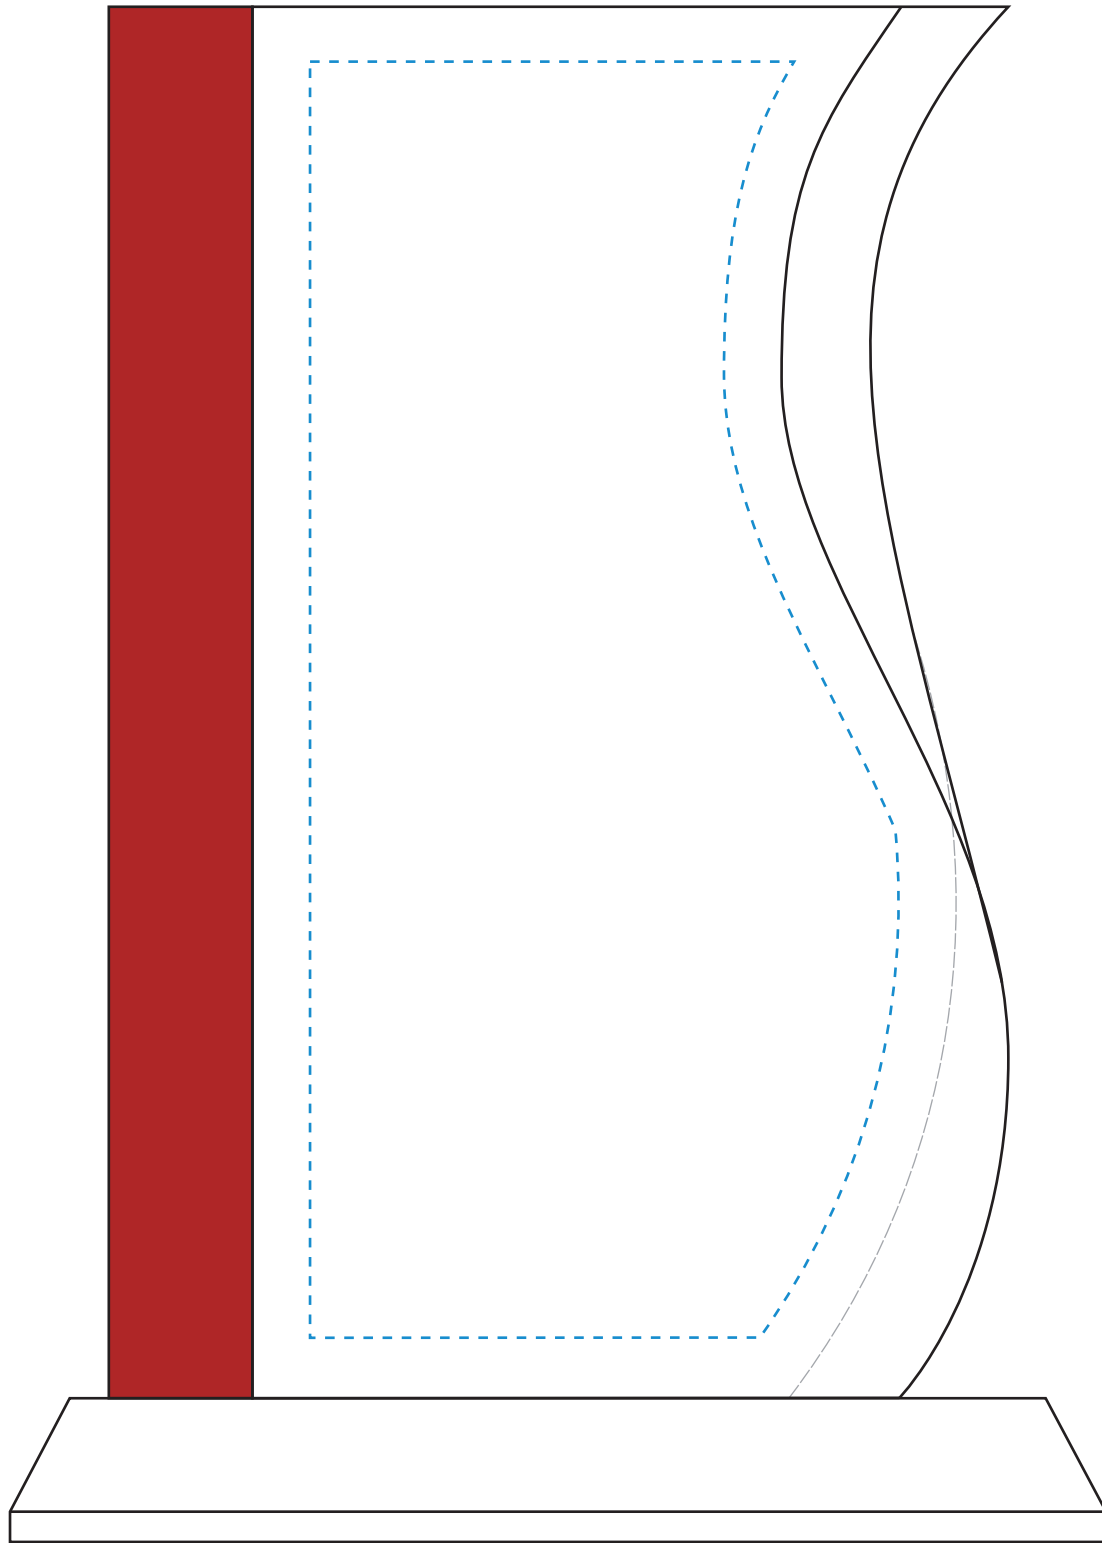

Standard Etch: Reverse

SIDE VIEW

7472 SATURN RUBY AWARD - 8.5"

Blue line represents the max image area.