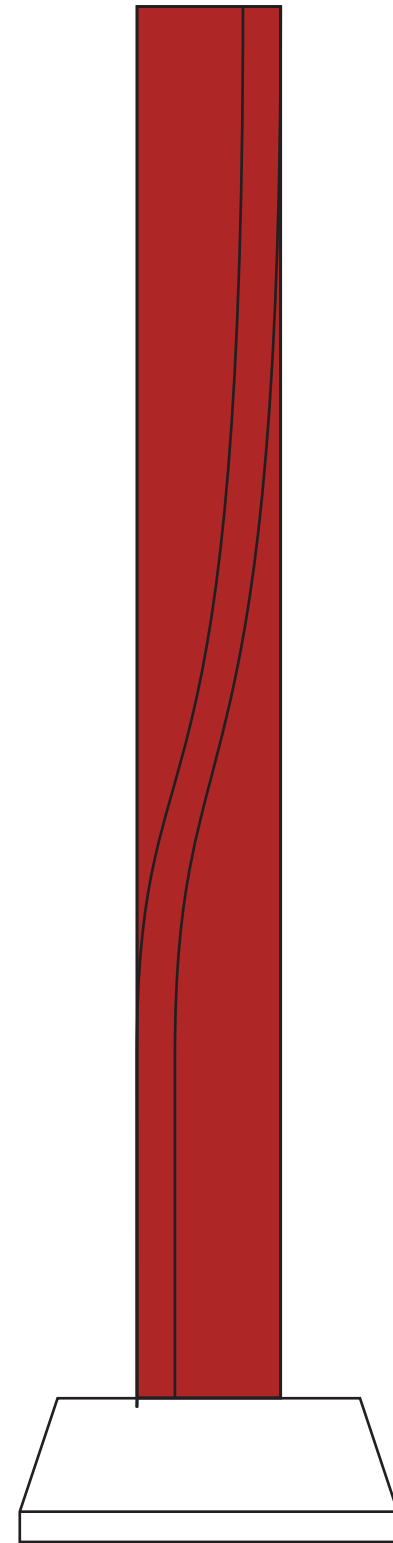

Standard Etch: Reverse

SIDE VIEW

7472 SATURN RUBY AWARD - 8.5"

Blue line represents the max image area.