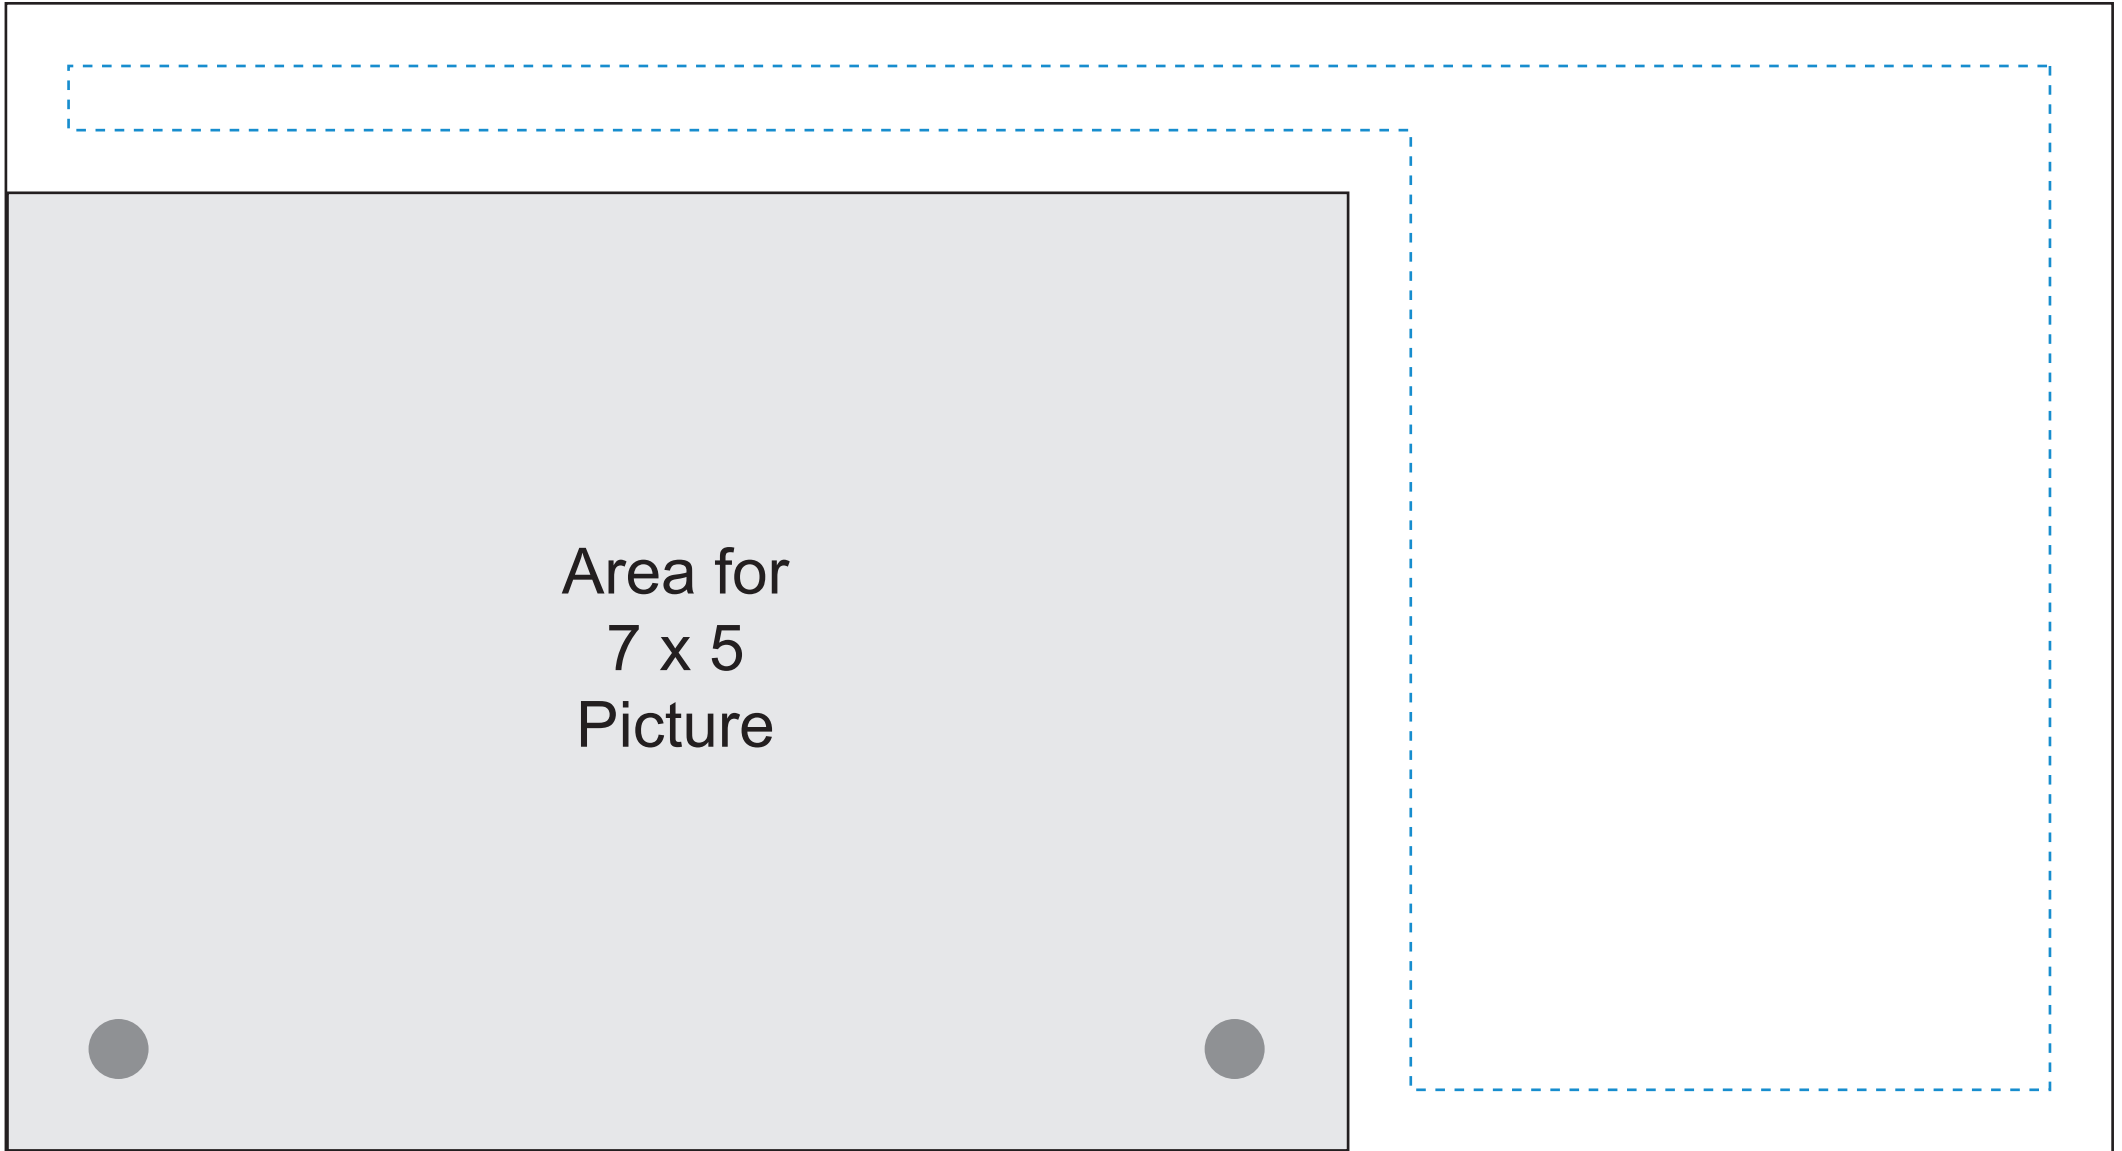

Standard Etch: Reverse

7108 SANTA FE PICTURE FRAME - 6"

Blue line represents the max image area.