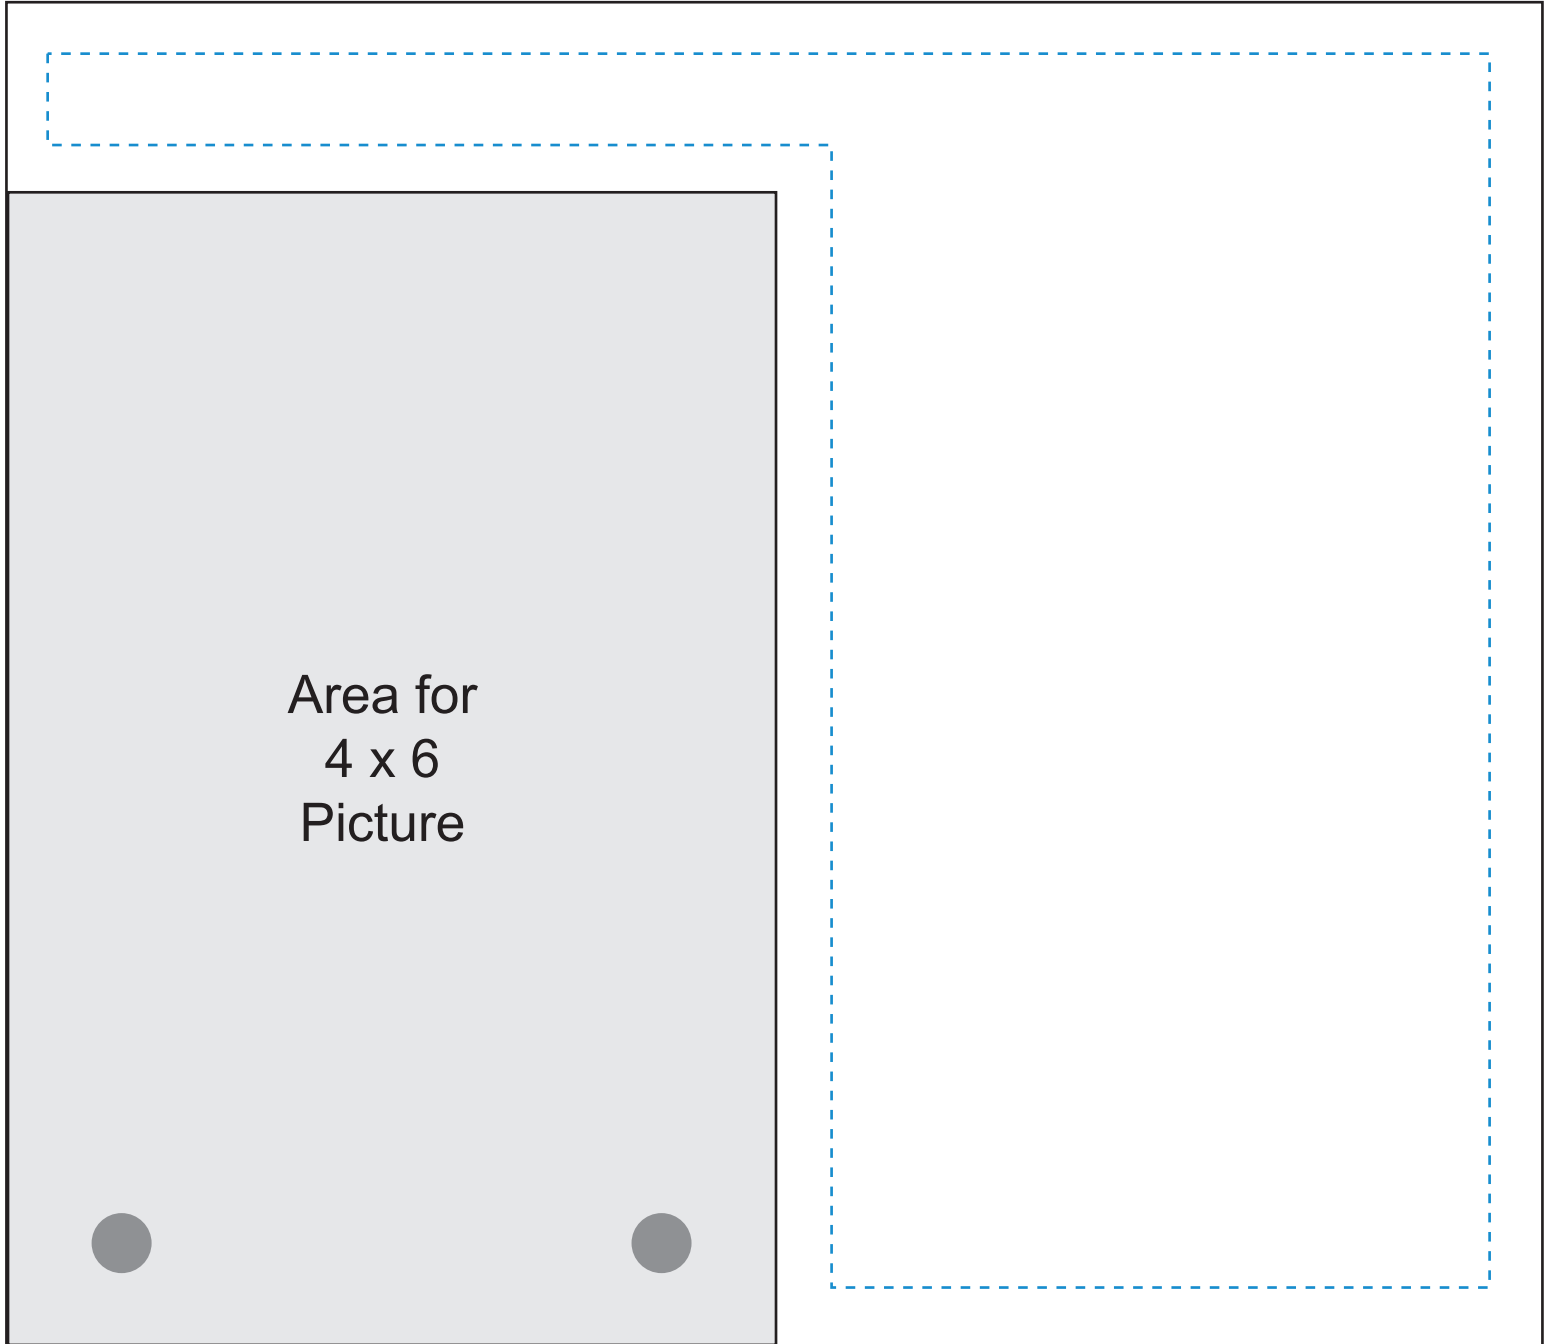

Standard Etch: Reverse

7105 SANTA FE PICTURE FRAME - 7"

Blue line represents the max image area.