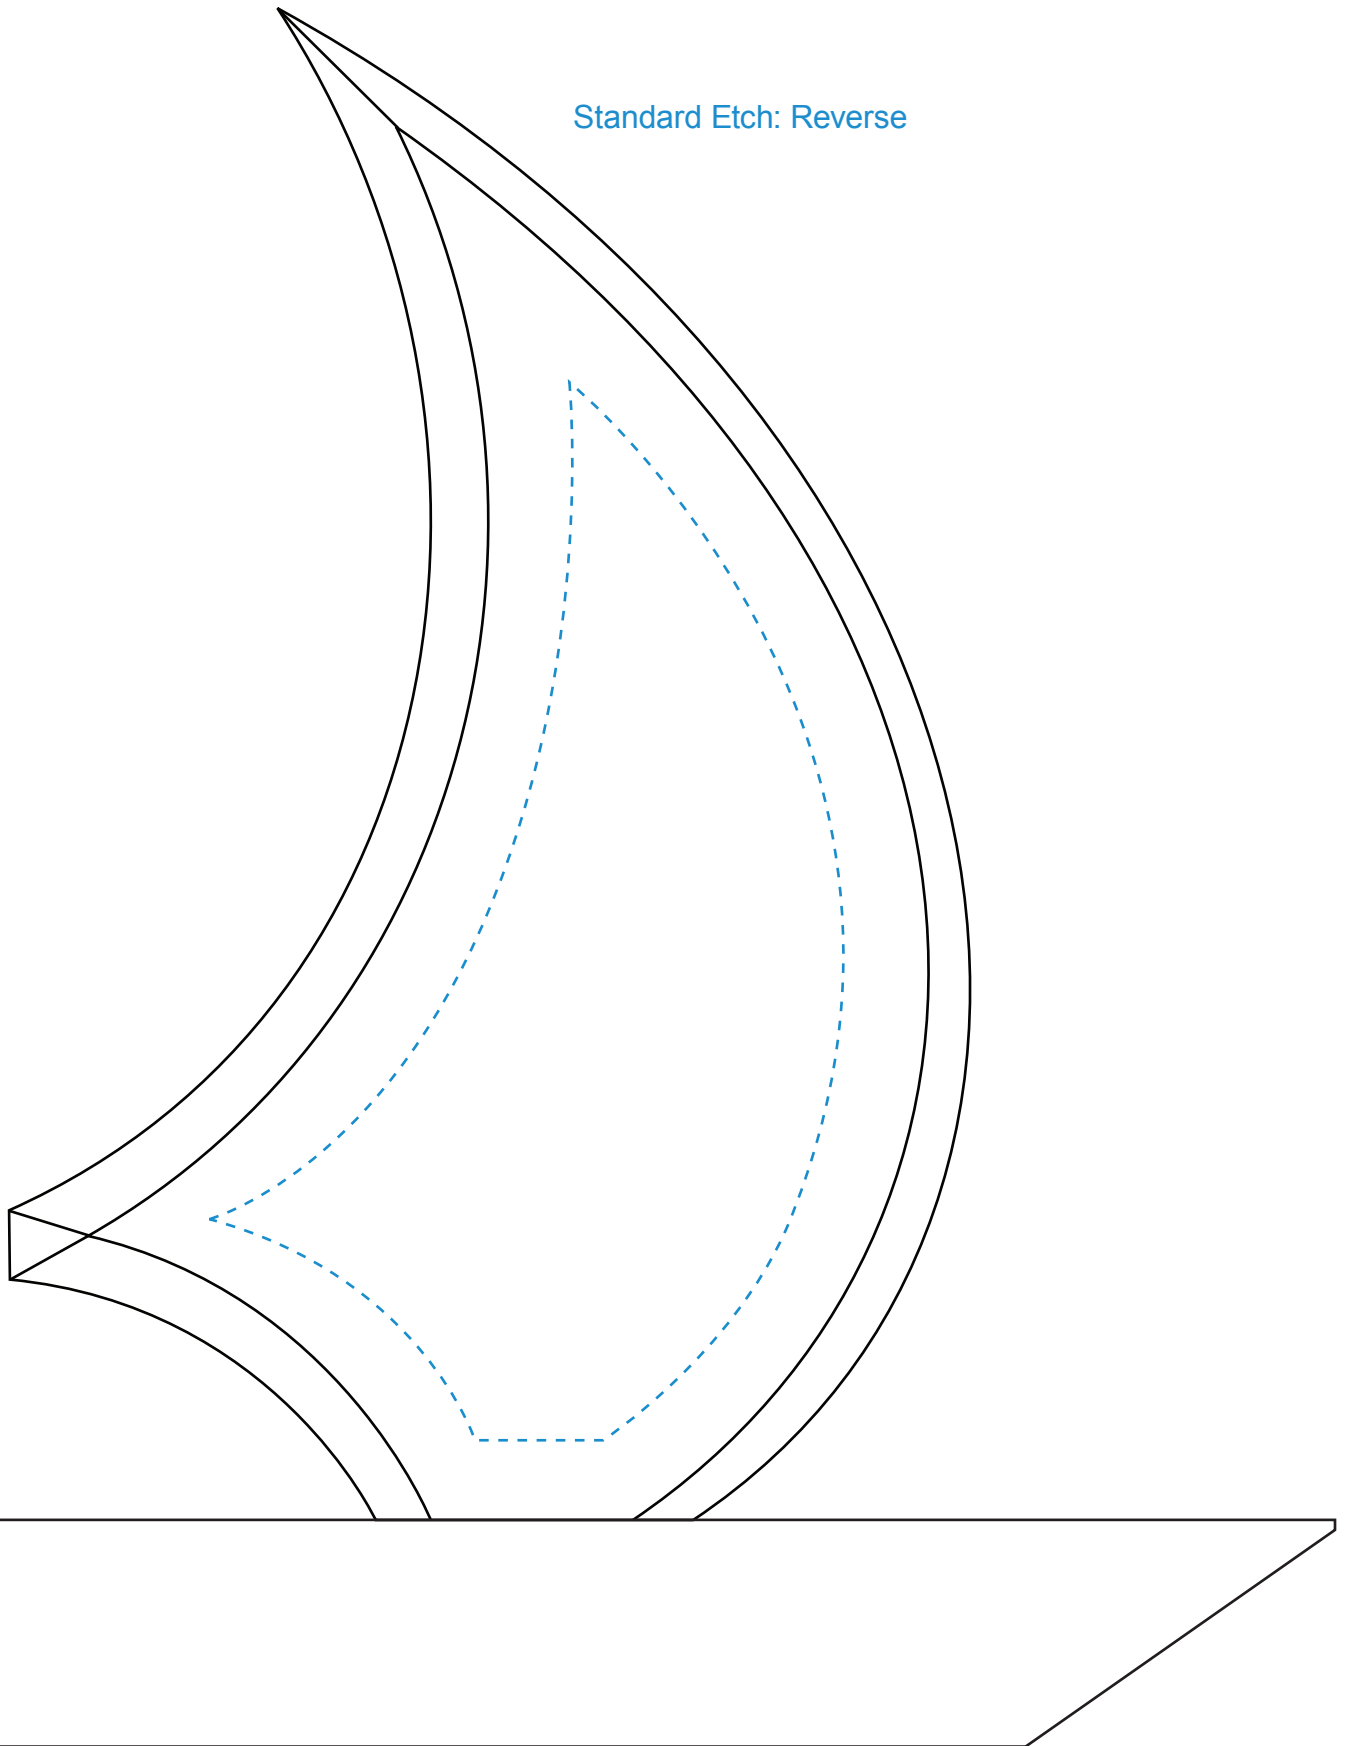

Standard Etch: Reverse

5890 SAILBOAT AWARD - 9-1/4"

Blue line represents the max image area.