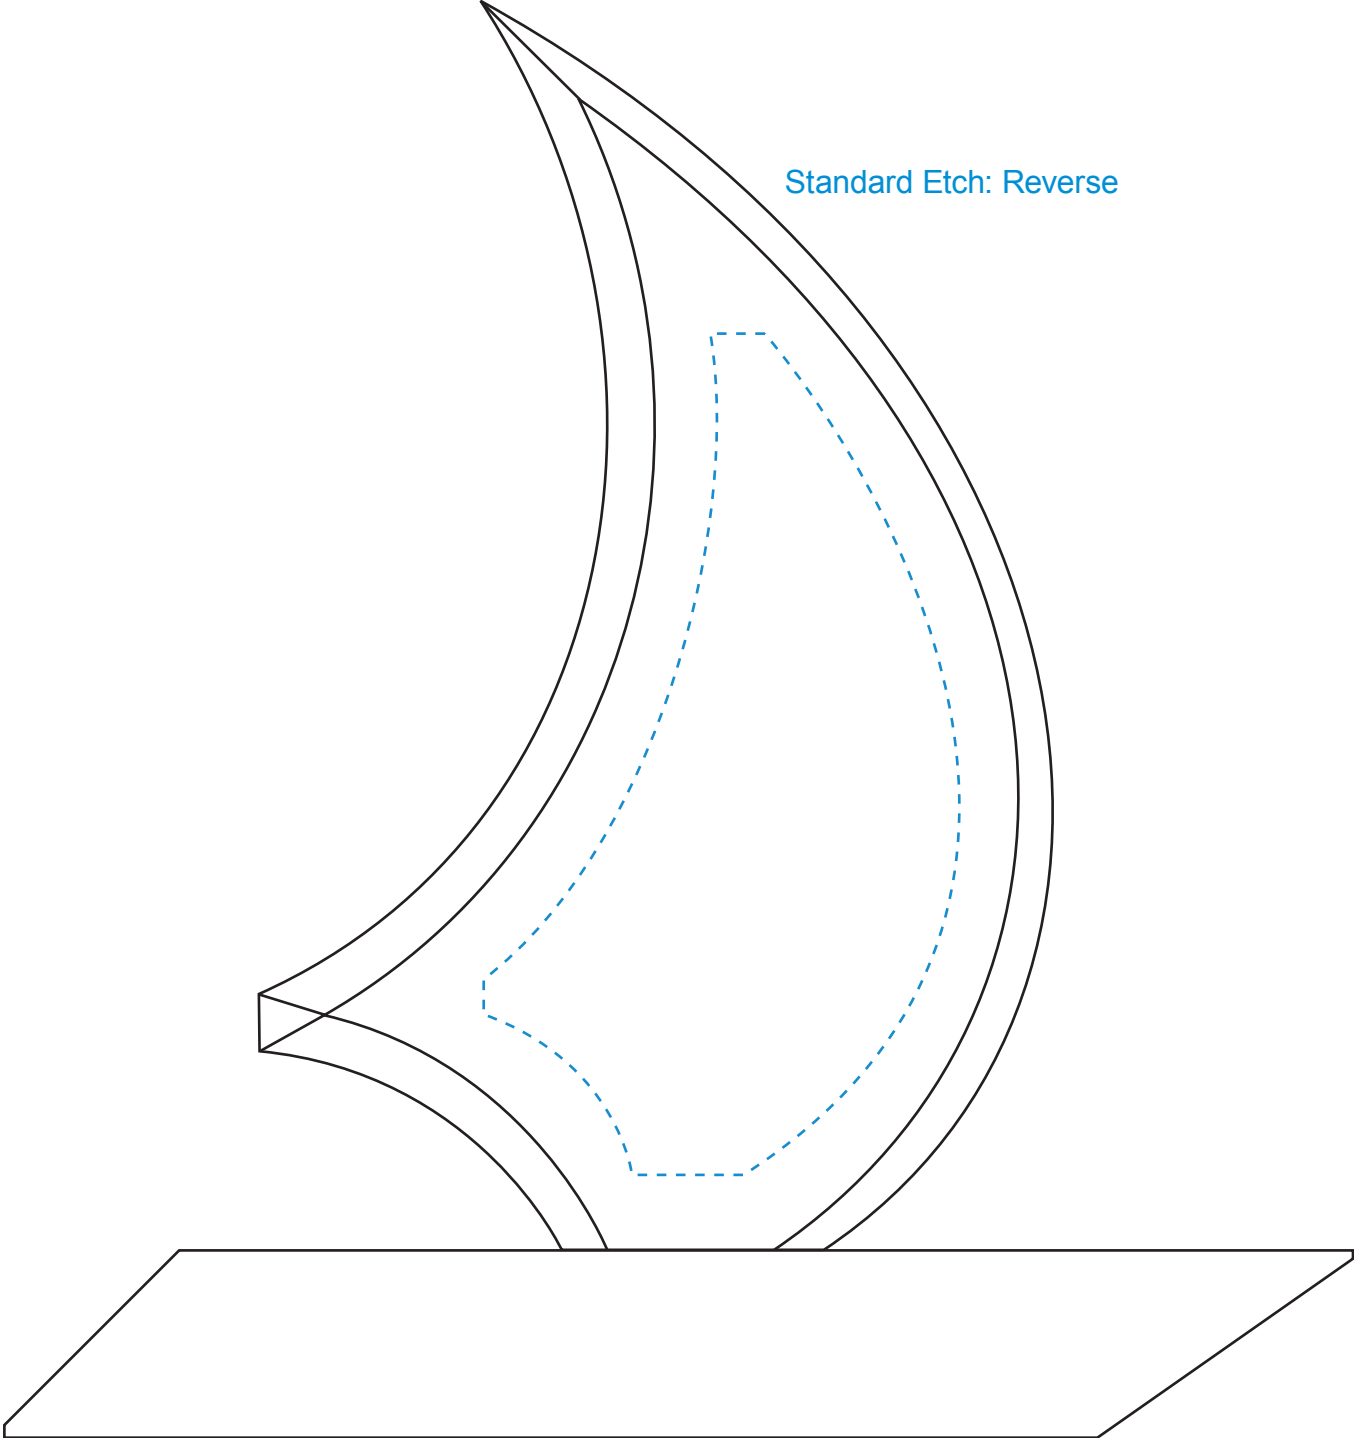

Standard Etch: Reverse

5783 SAILBOAT AWARD 8"

Blue line represents the max image area.