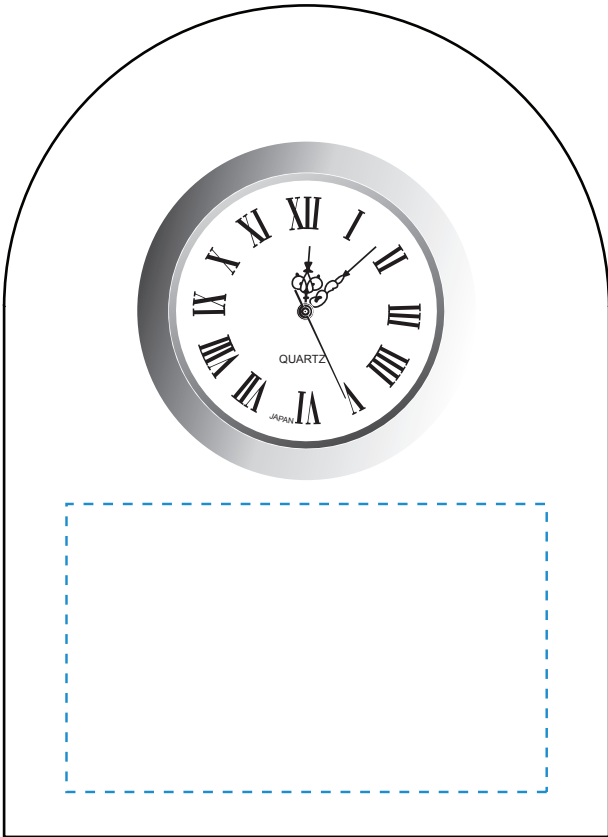

Standard Etch: Reverse

6056 RUTLEDGE CLOCK 4-1/2"

Blue line represents the max image area.