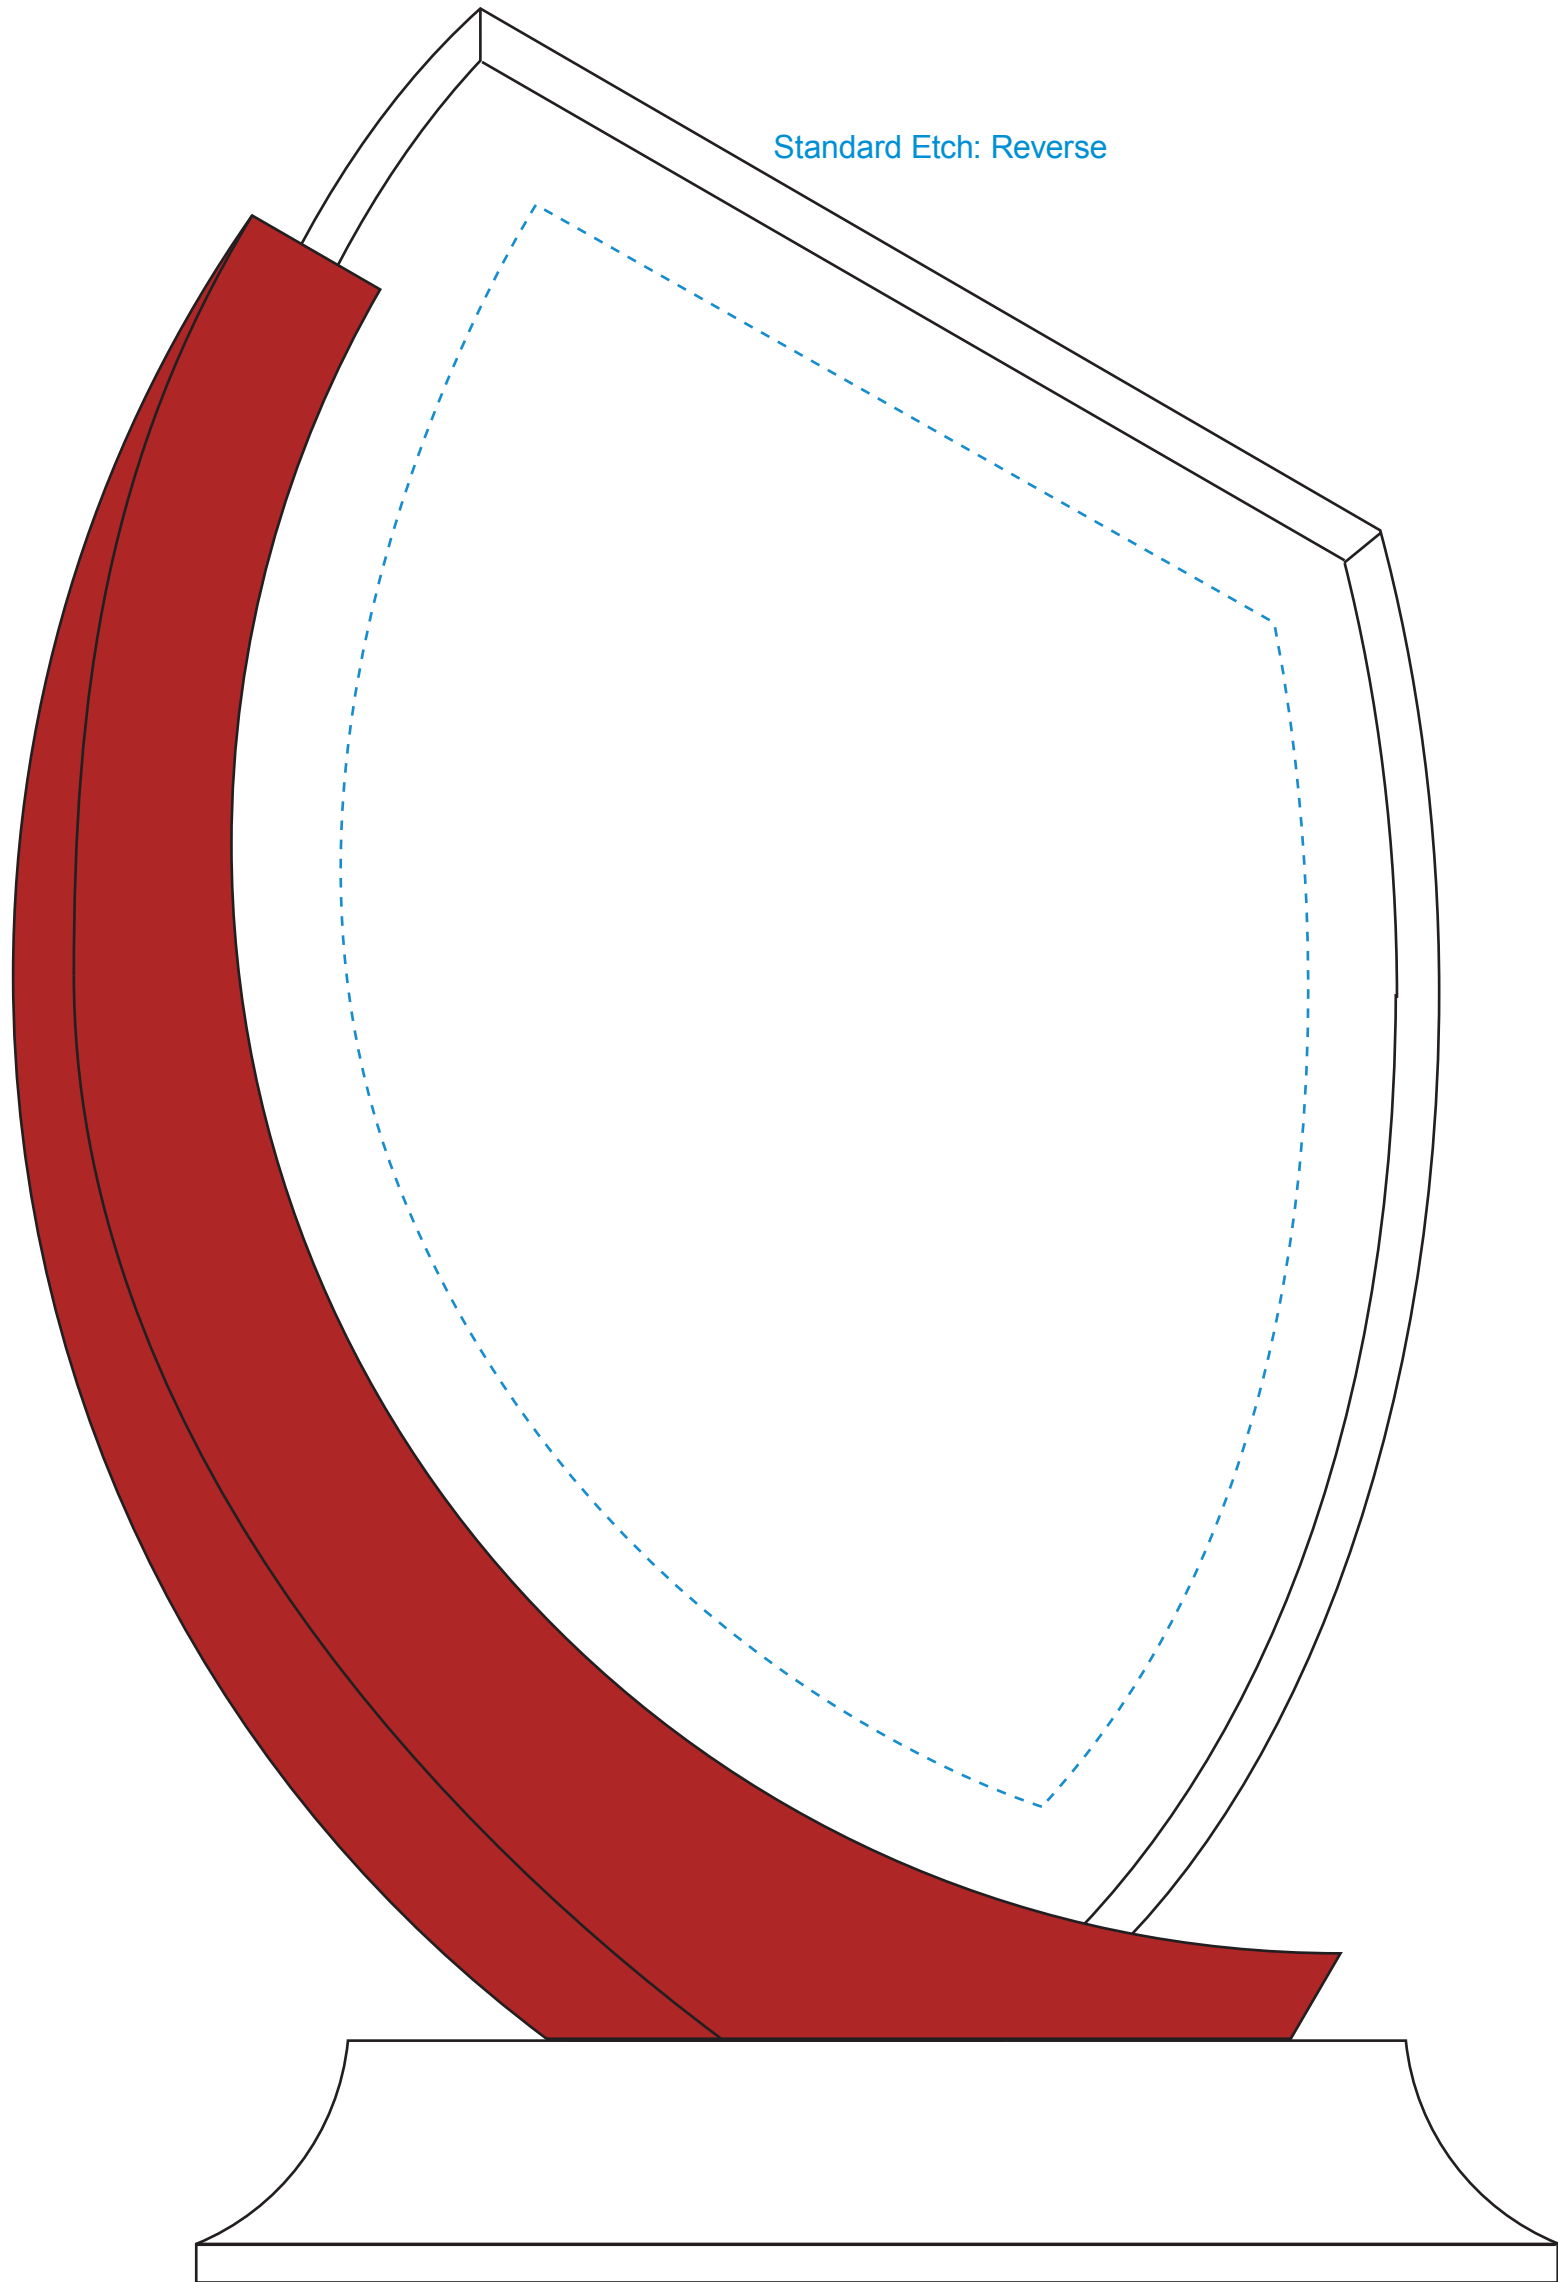

Standard Etch: Reverse

7466 RUBY SHADOW - 12"

Blue line represents the max image area.