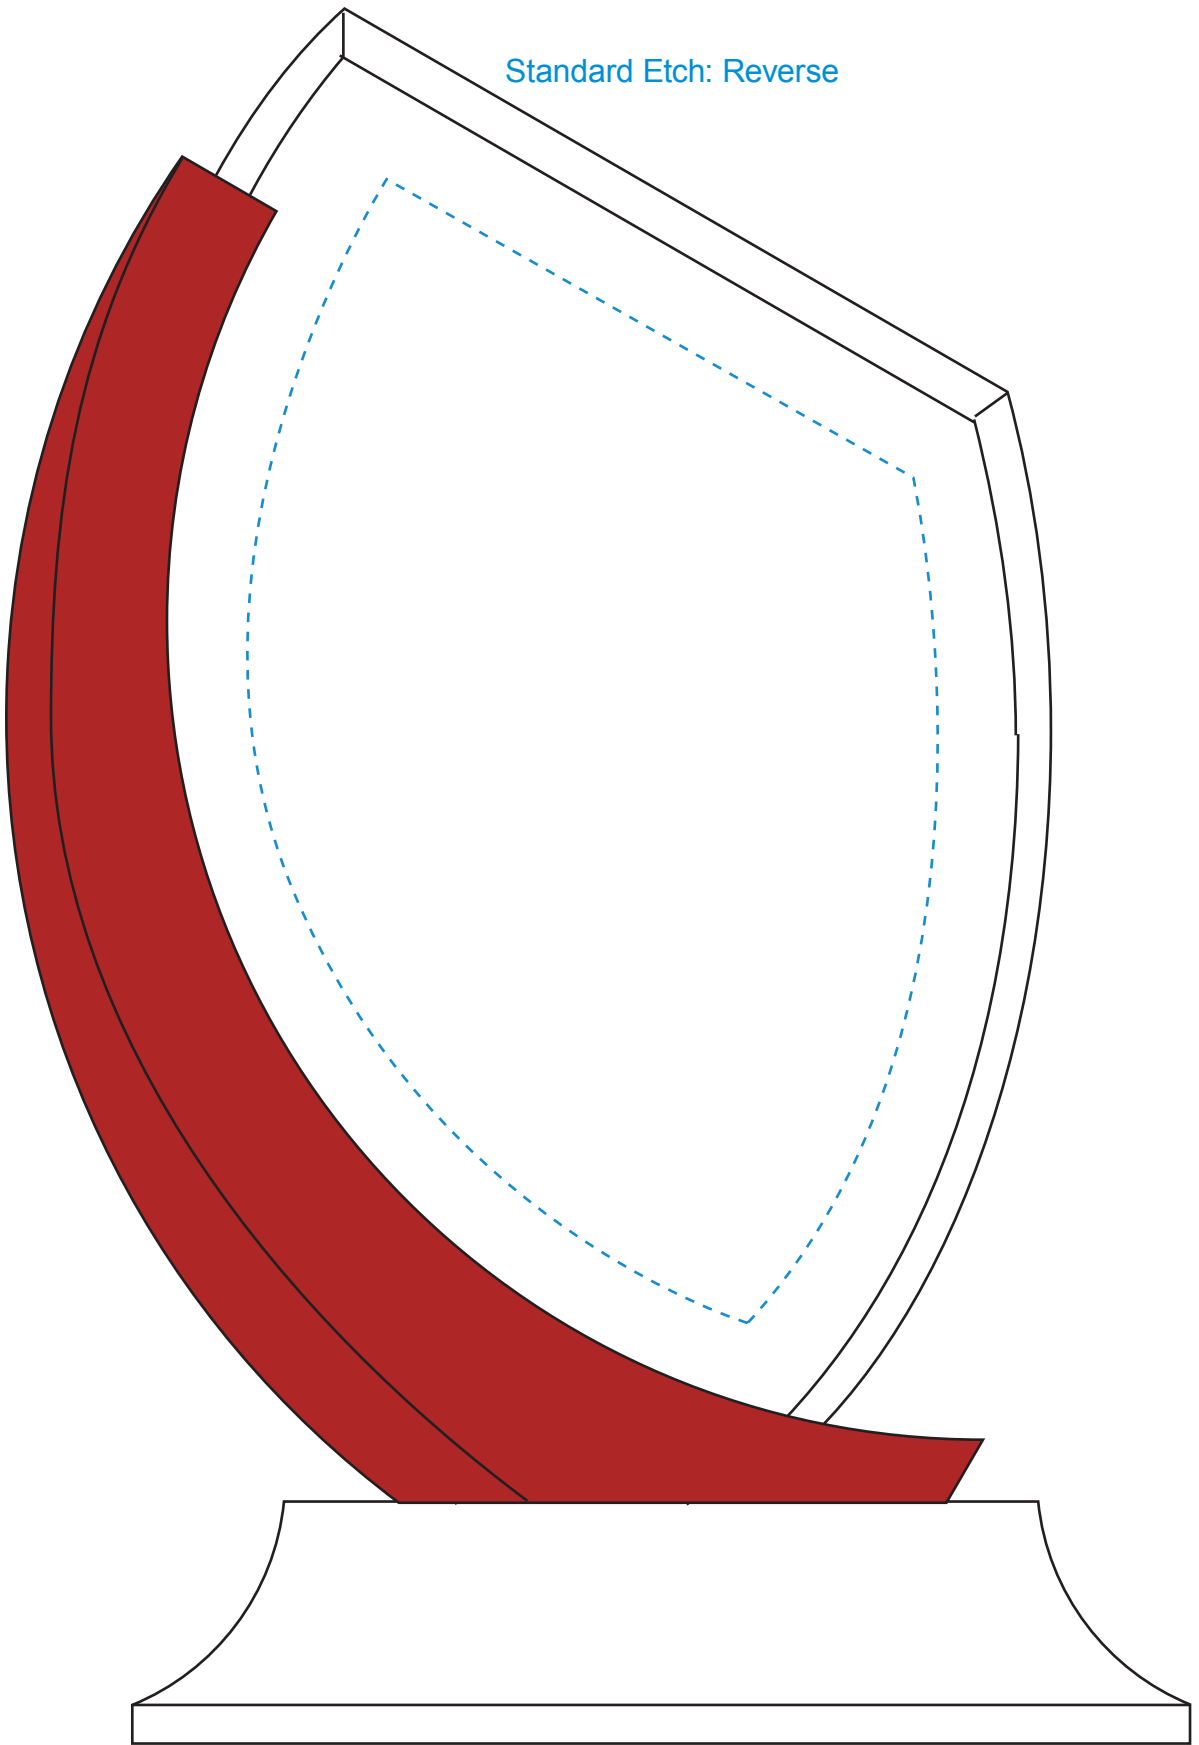

Standard Etch: Reverse

7465 RUBY SHADOW - 9"

Blue line represents the max image area.