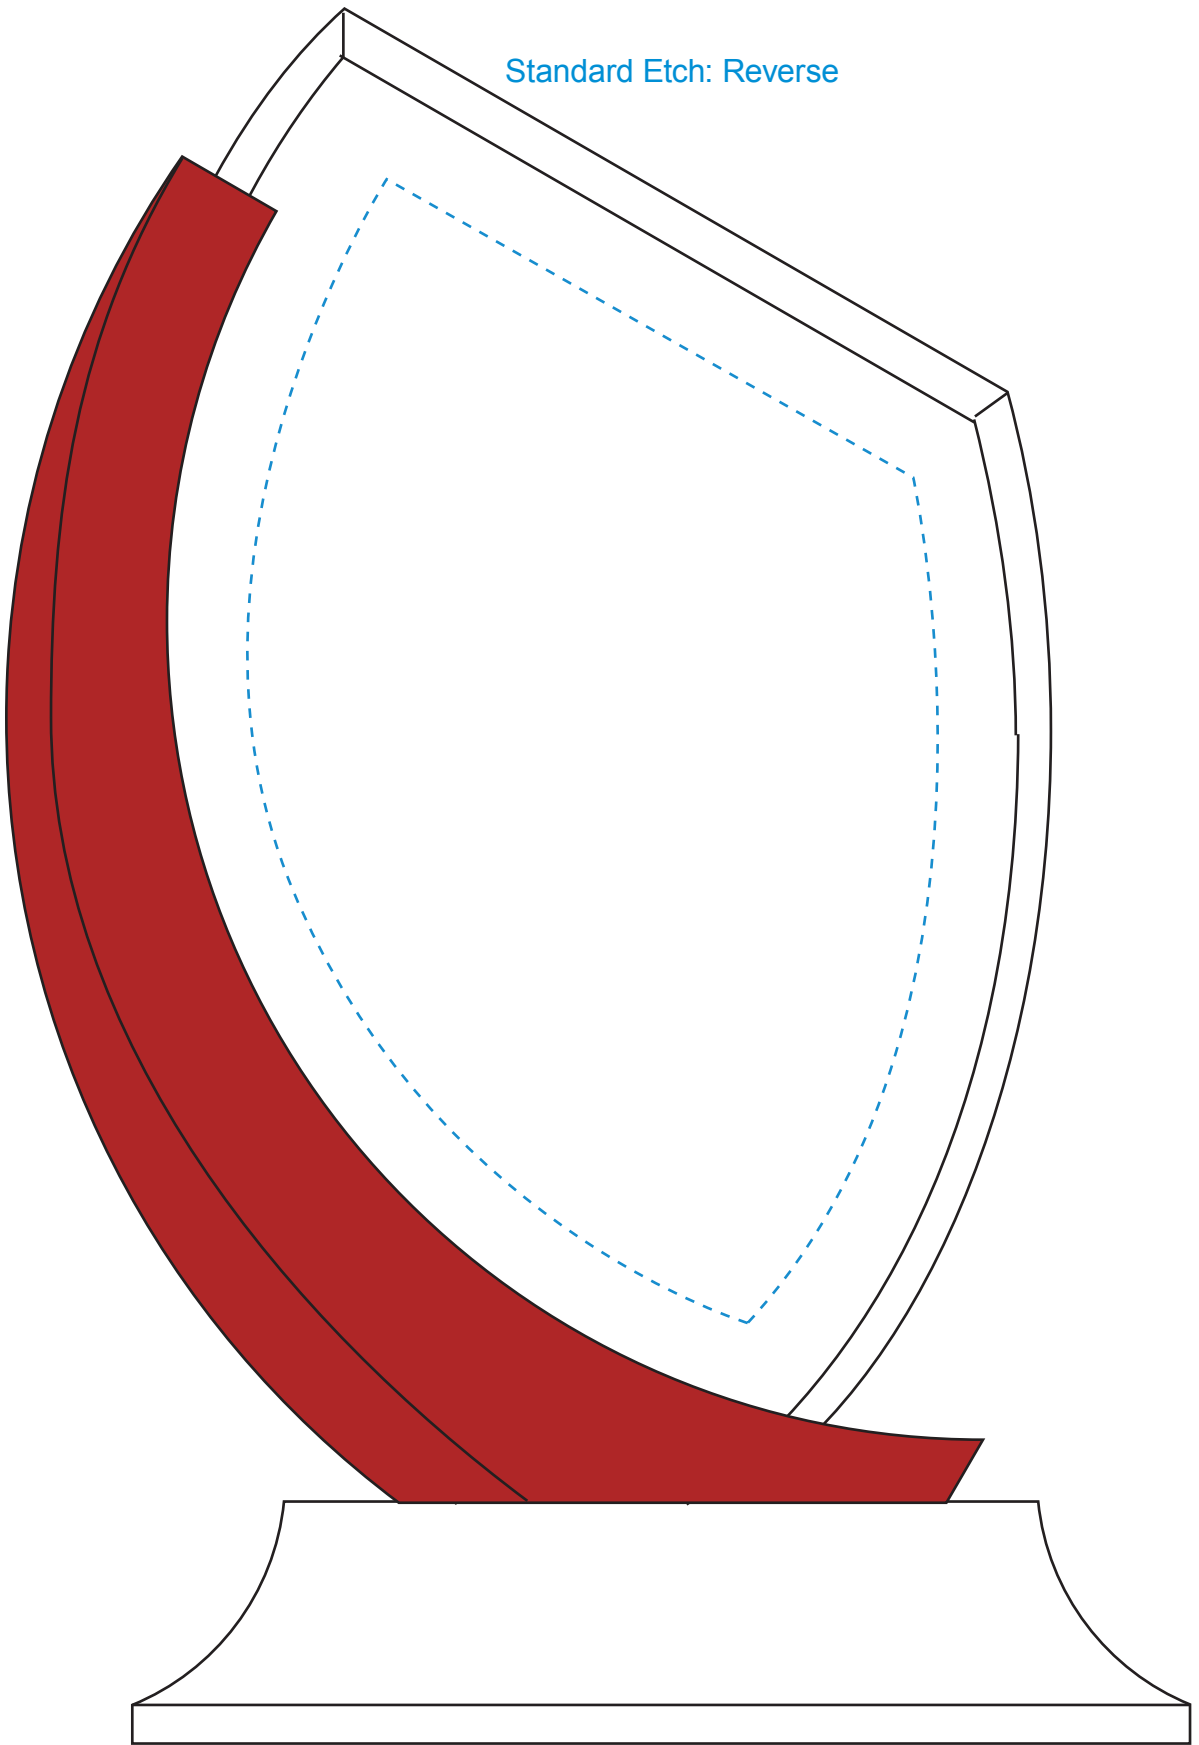

Standard Etch: Reverse

7464 RUBY SHADOW - 9"

Blue line represents the max image area.