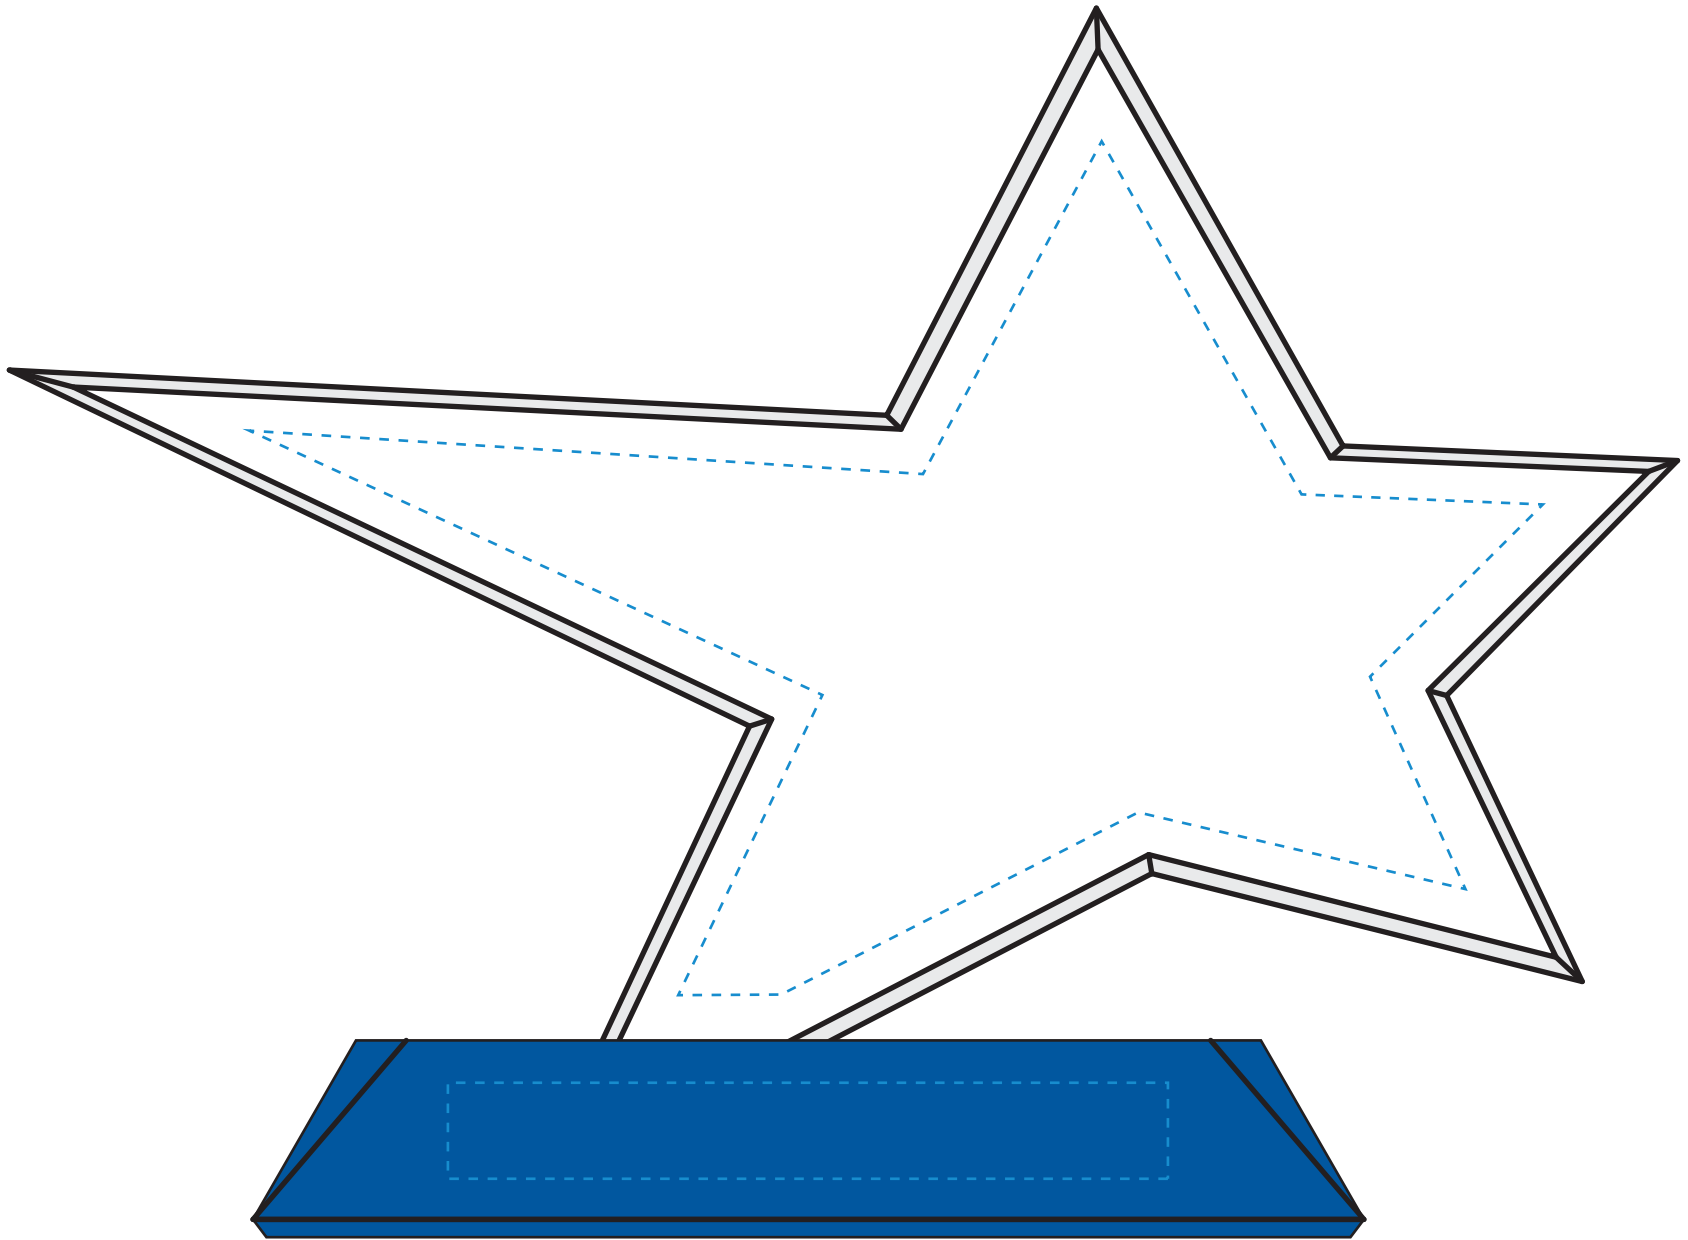

Standard Etch: Reverse

6550 ROCK STAR - 6"

Standard Etch: Front

Blue line represents the max image area.