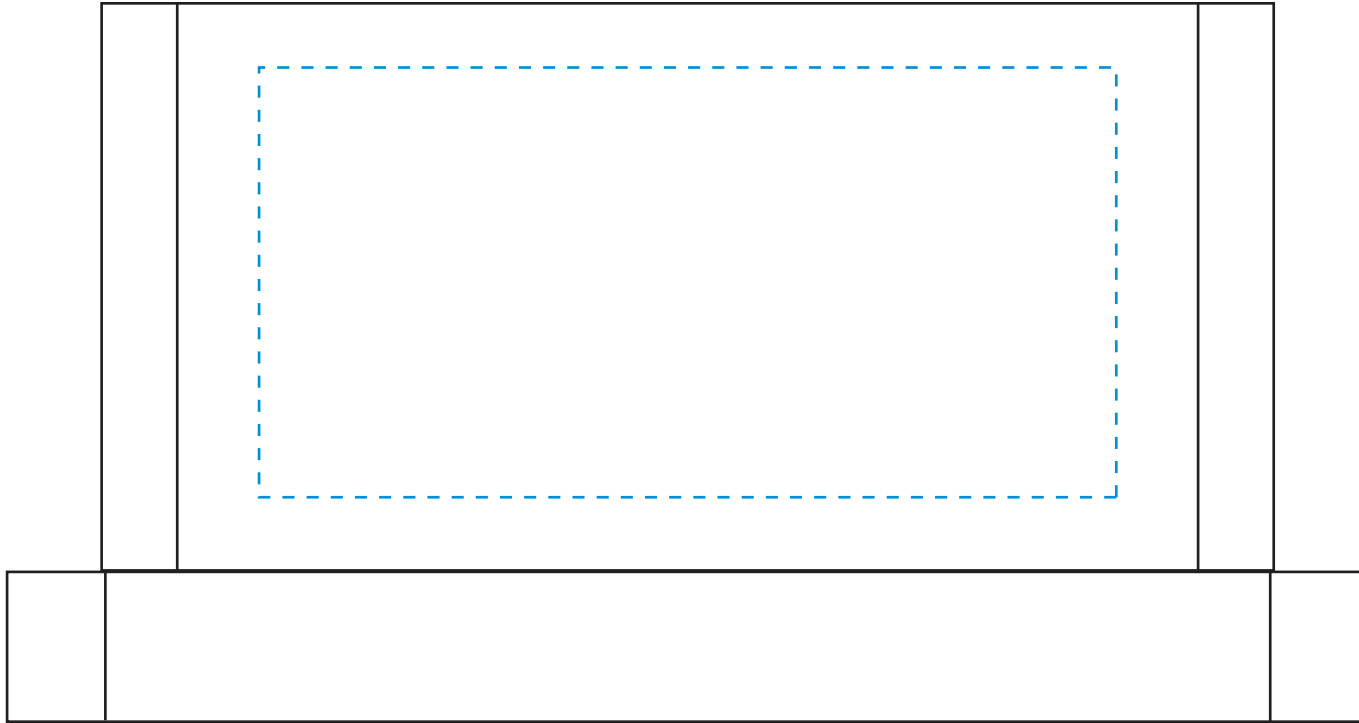

Standard Etch: Reverse

4718 RIDGLEY AWARD

Blue line represents the max image area.

SIDE VIEW