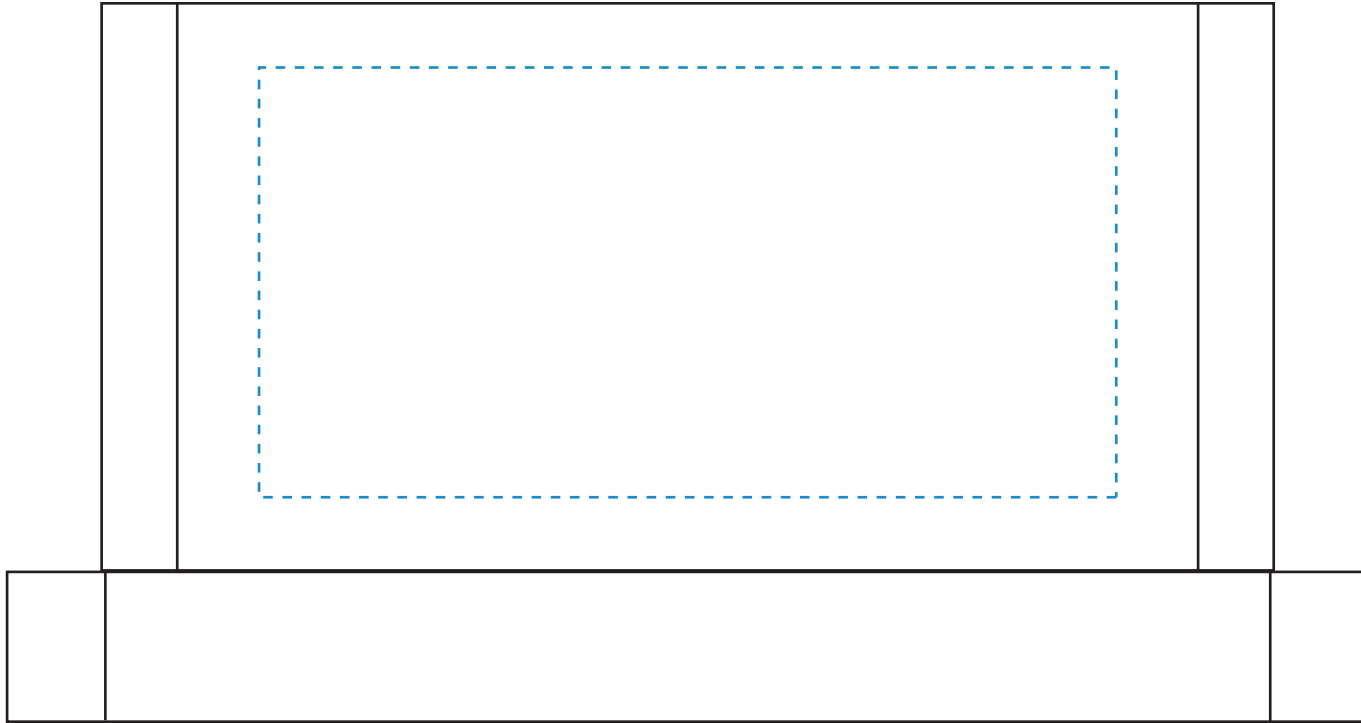

Standard Etch: Reverse

4718 RIDGLEY AWARD - 4"

Blue line represents the max image area.

SIDE VIEW