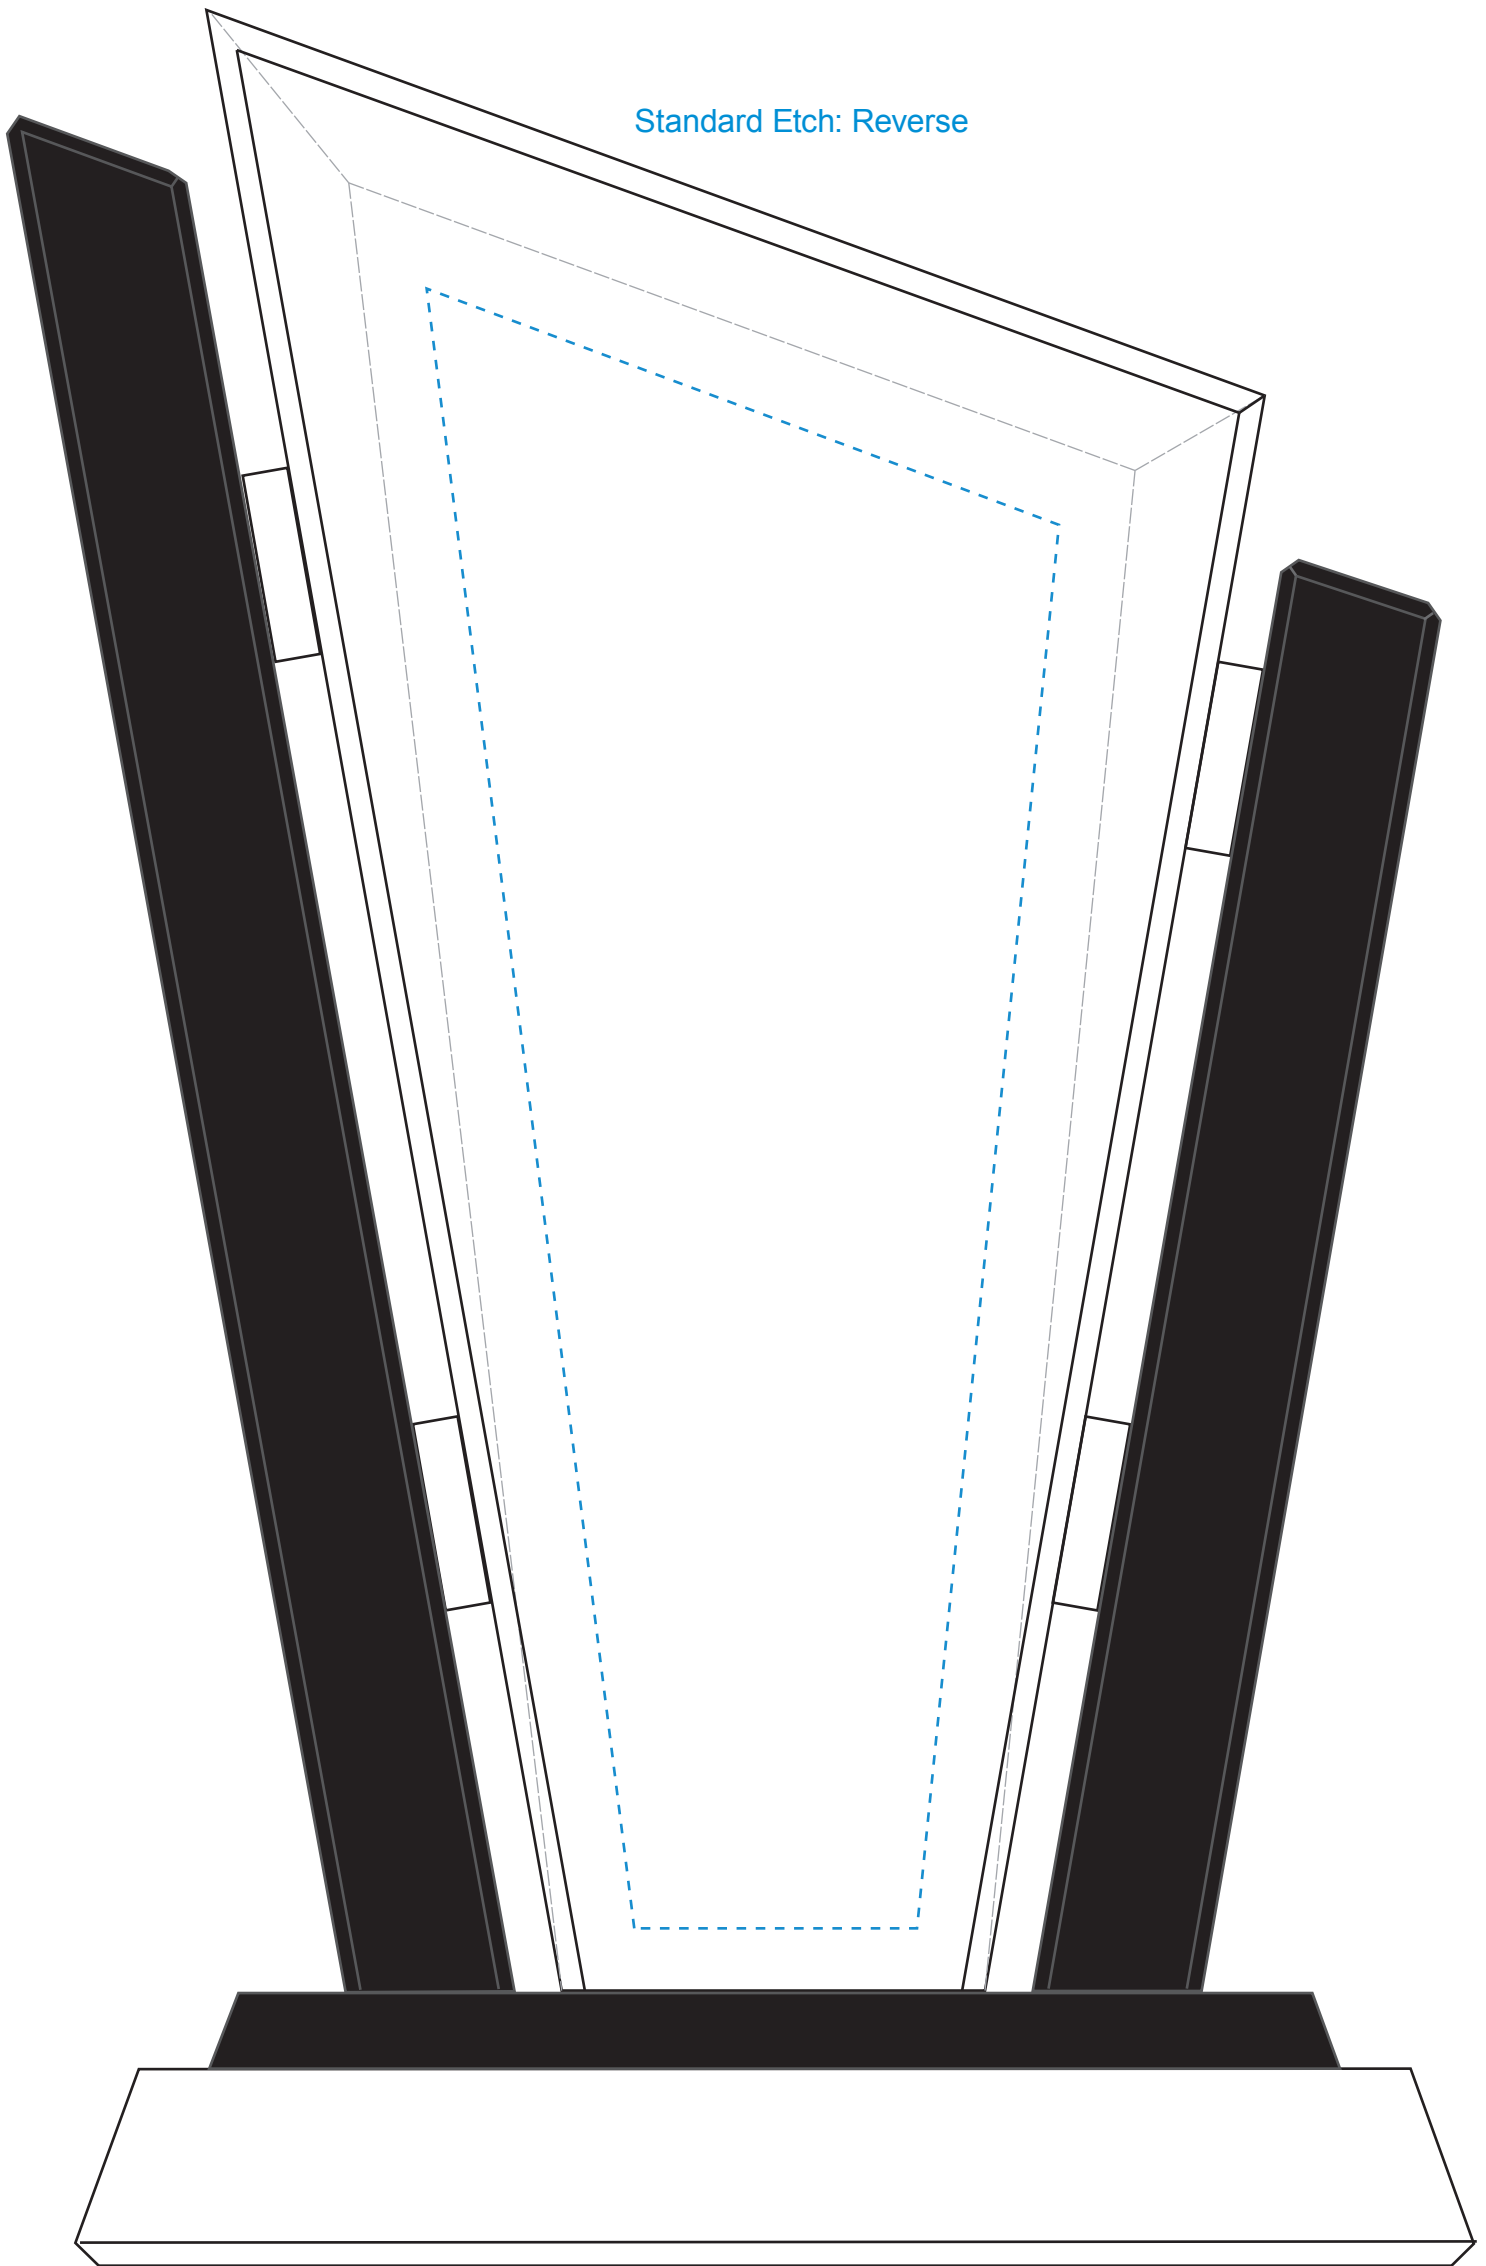

Standard Etch: Reverse

3052 RHAPSODY AWARD 11-3/4"

Blue line represents the max image area.