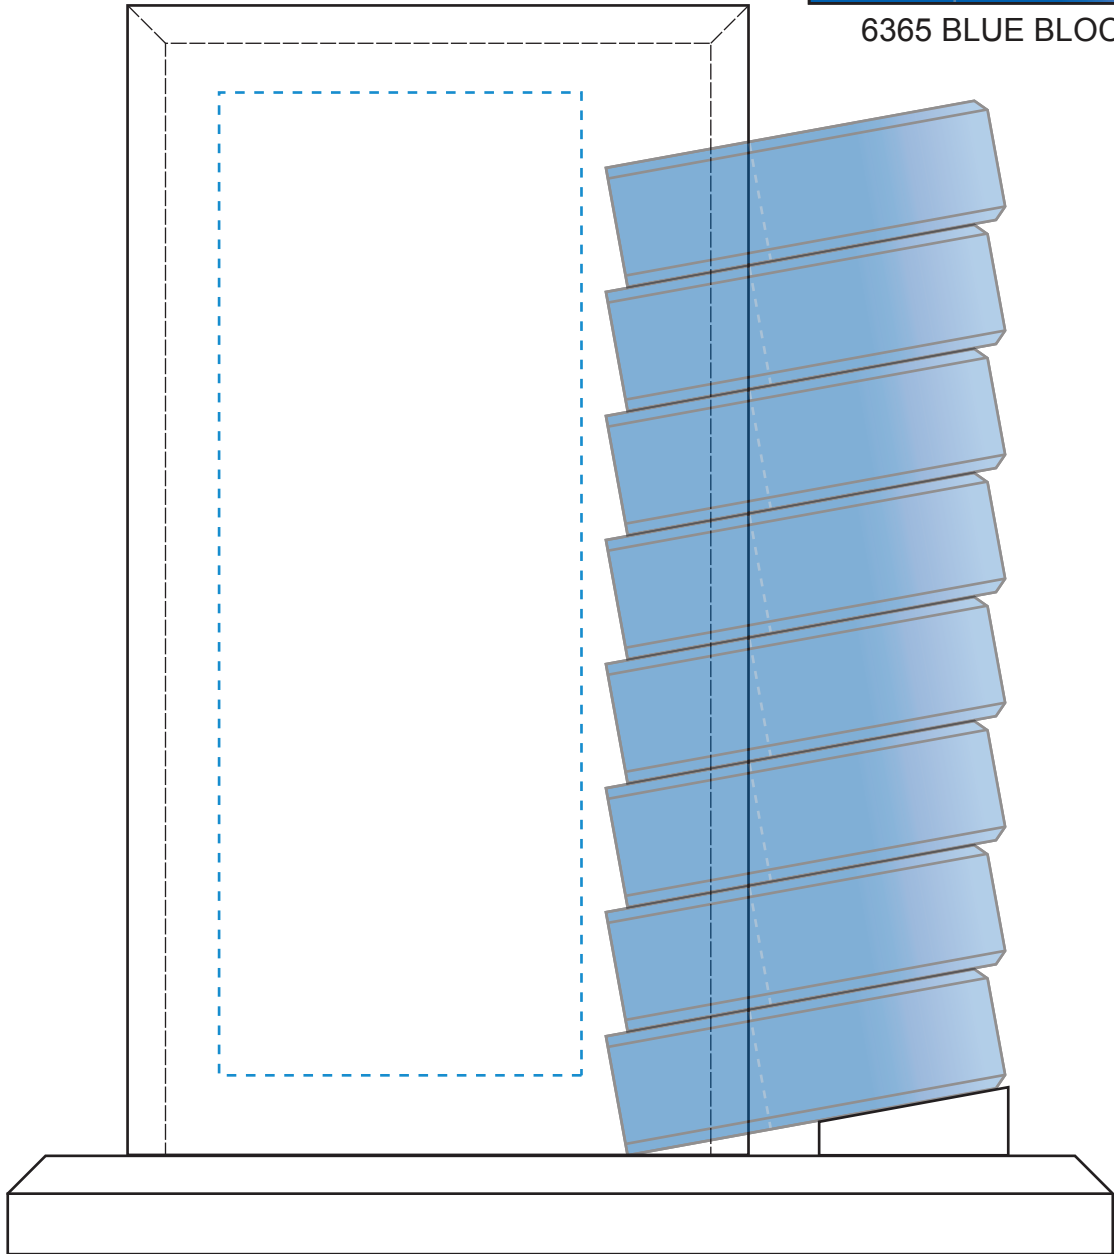

RIGHT BLOCK
Standard Etch: Front

6365 BLUE BLOCK

Standard Etch: Reverse

6369 RENTON GOAL-SETTER - 6.5"

Blue line represents the max image area.