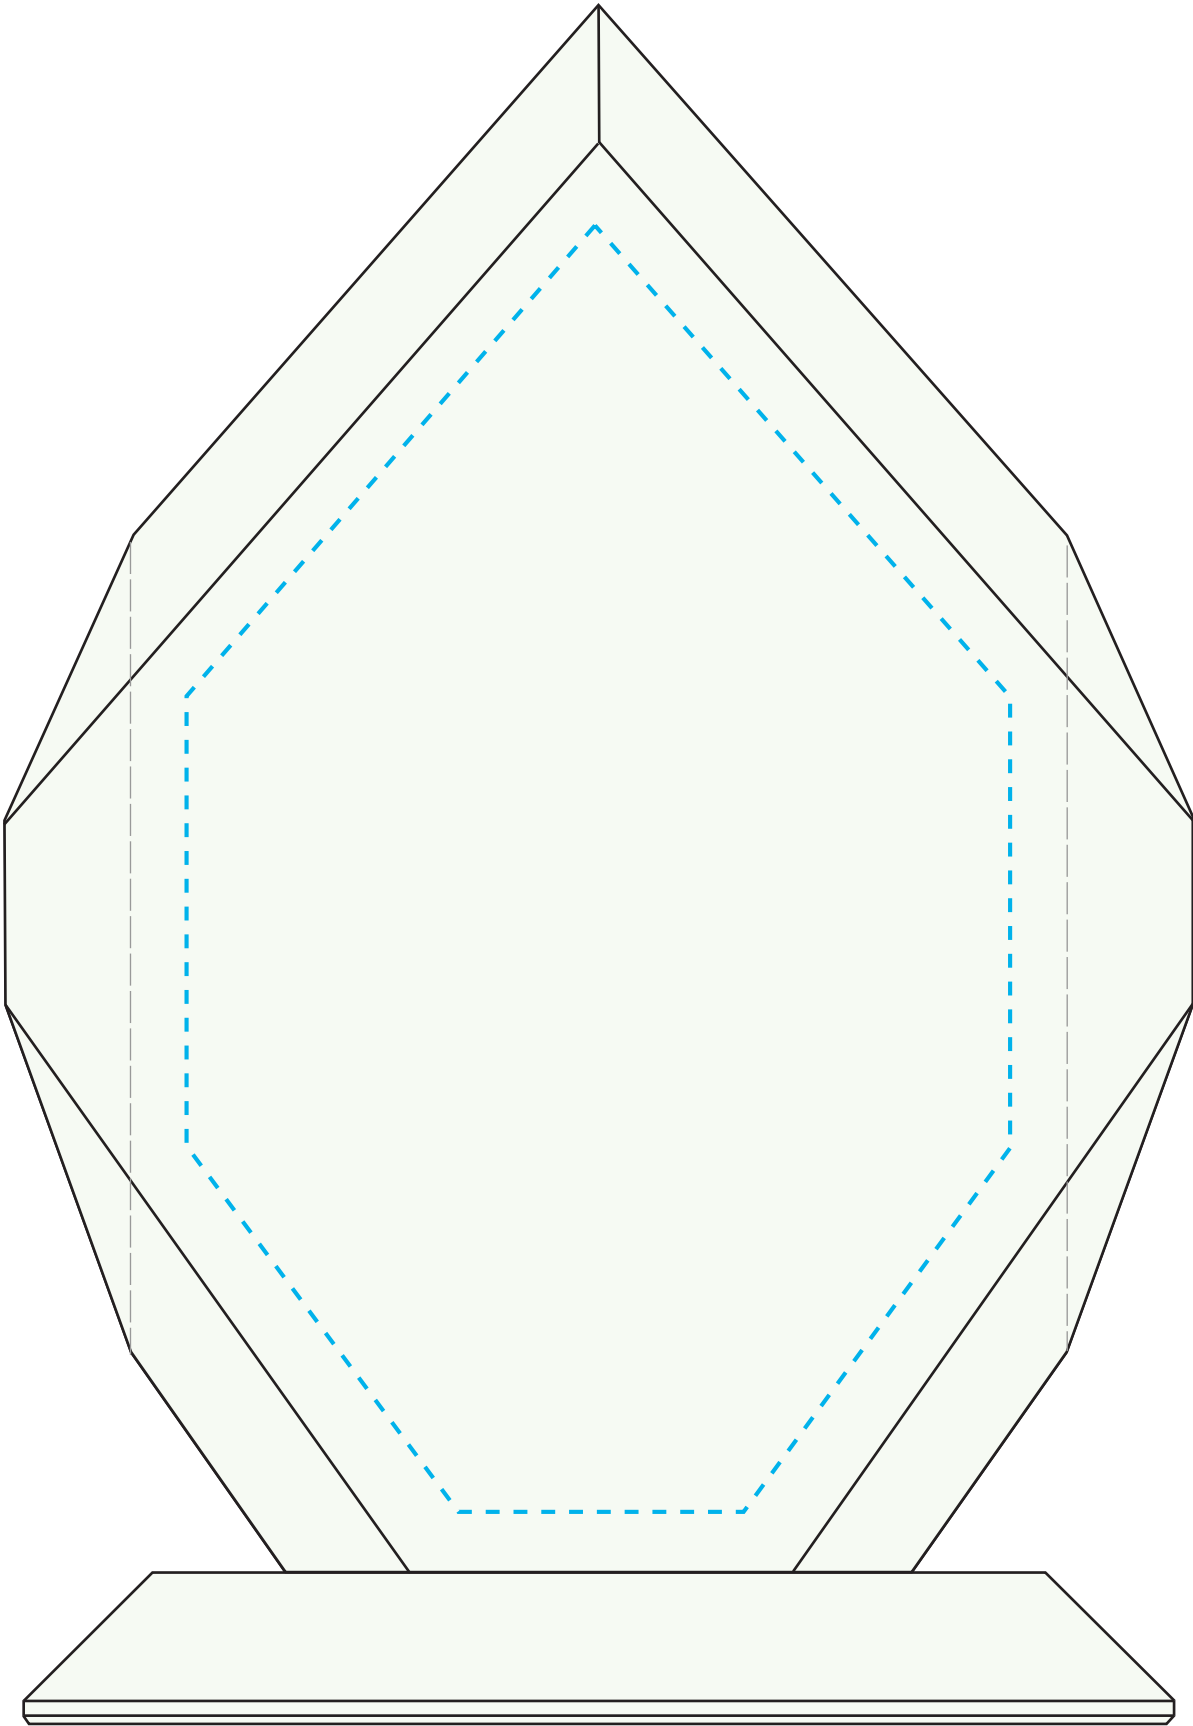

Standard Etch: Reverse

3673 REGAL DIAMOND 9"

Blue line represents the max image area.