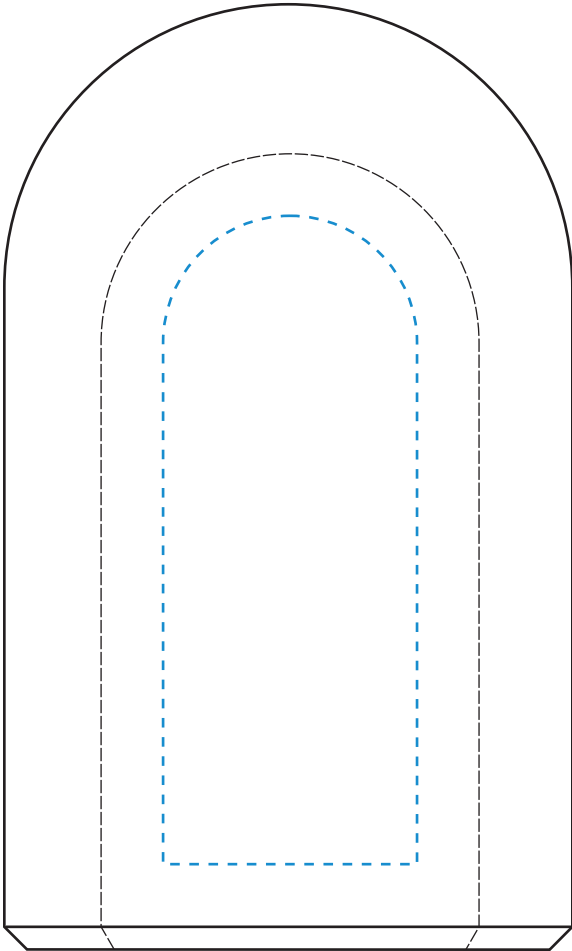

TOP VIEW

Standard Etch: Reverse

7975 RAMSEY ARCH - 5"
(75 X 125 X 32MM)

Blue line represents the max image area.

SIDE VIEW