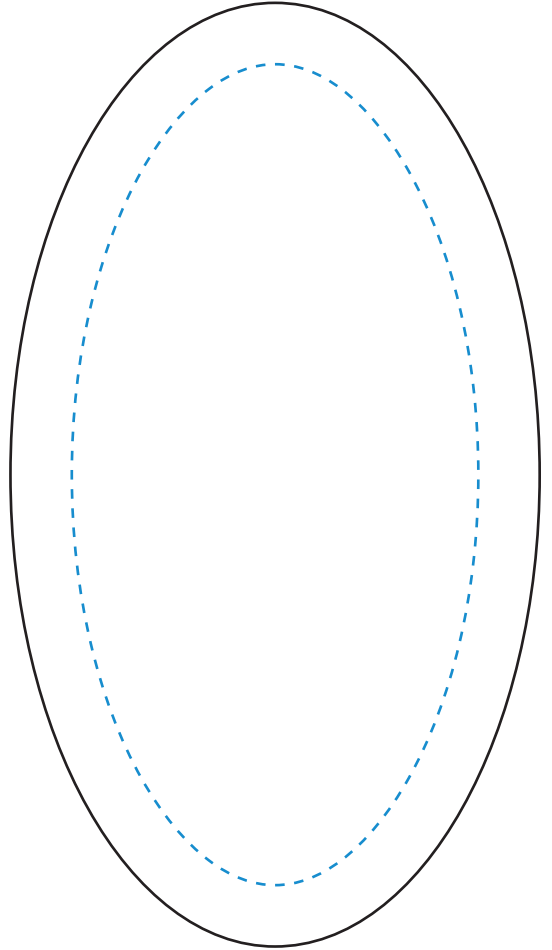

TOP VIEW
Standard Etch: Front

7528 QUANTICO CYLINDER - 7.5"

Blue line represents the max image area.