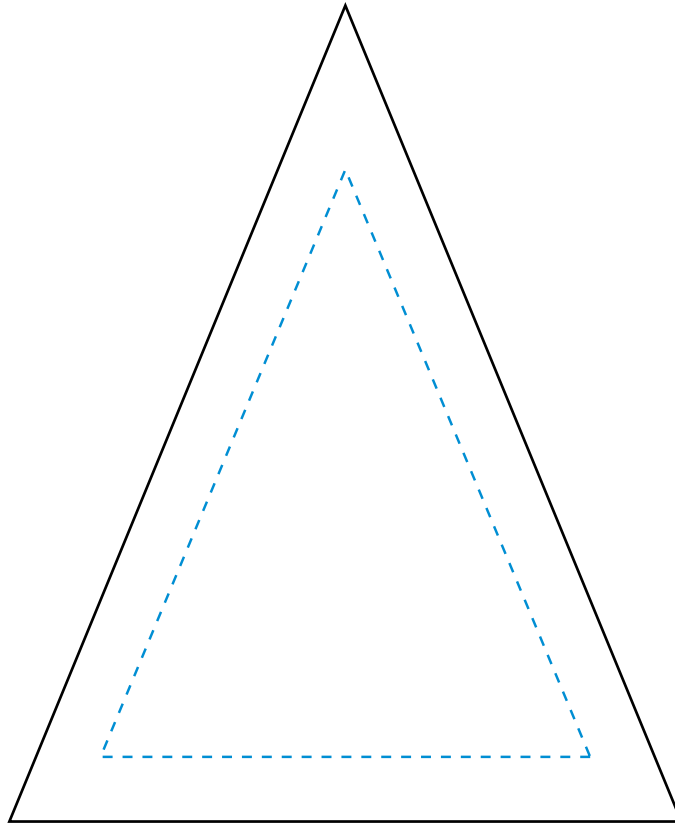

Standard Etch: Front

5871 PYRAMID LARGE

Blue line represents the max image area.

(BOTTOM VIEW)

Standard Etch: Reverse