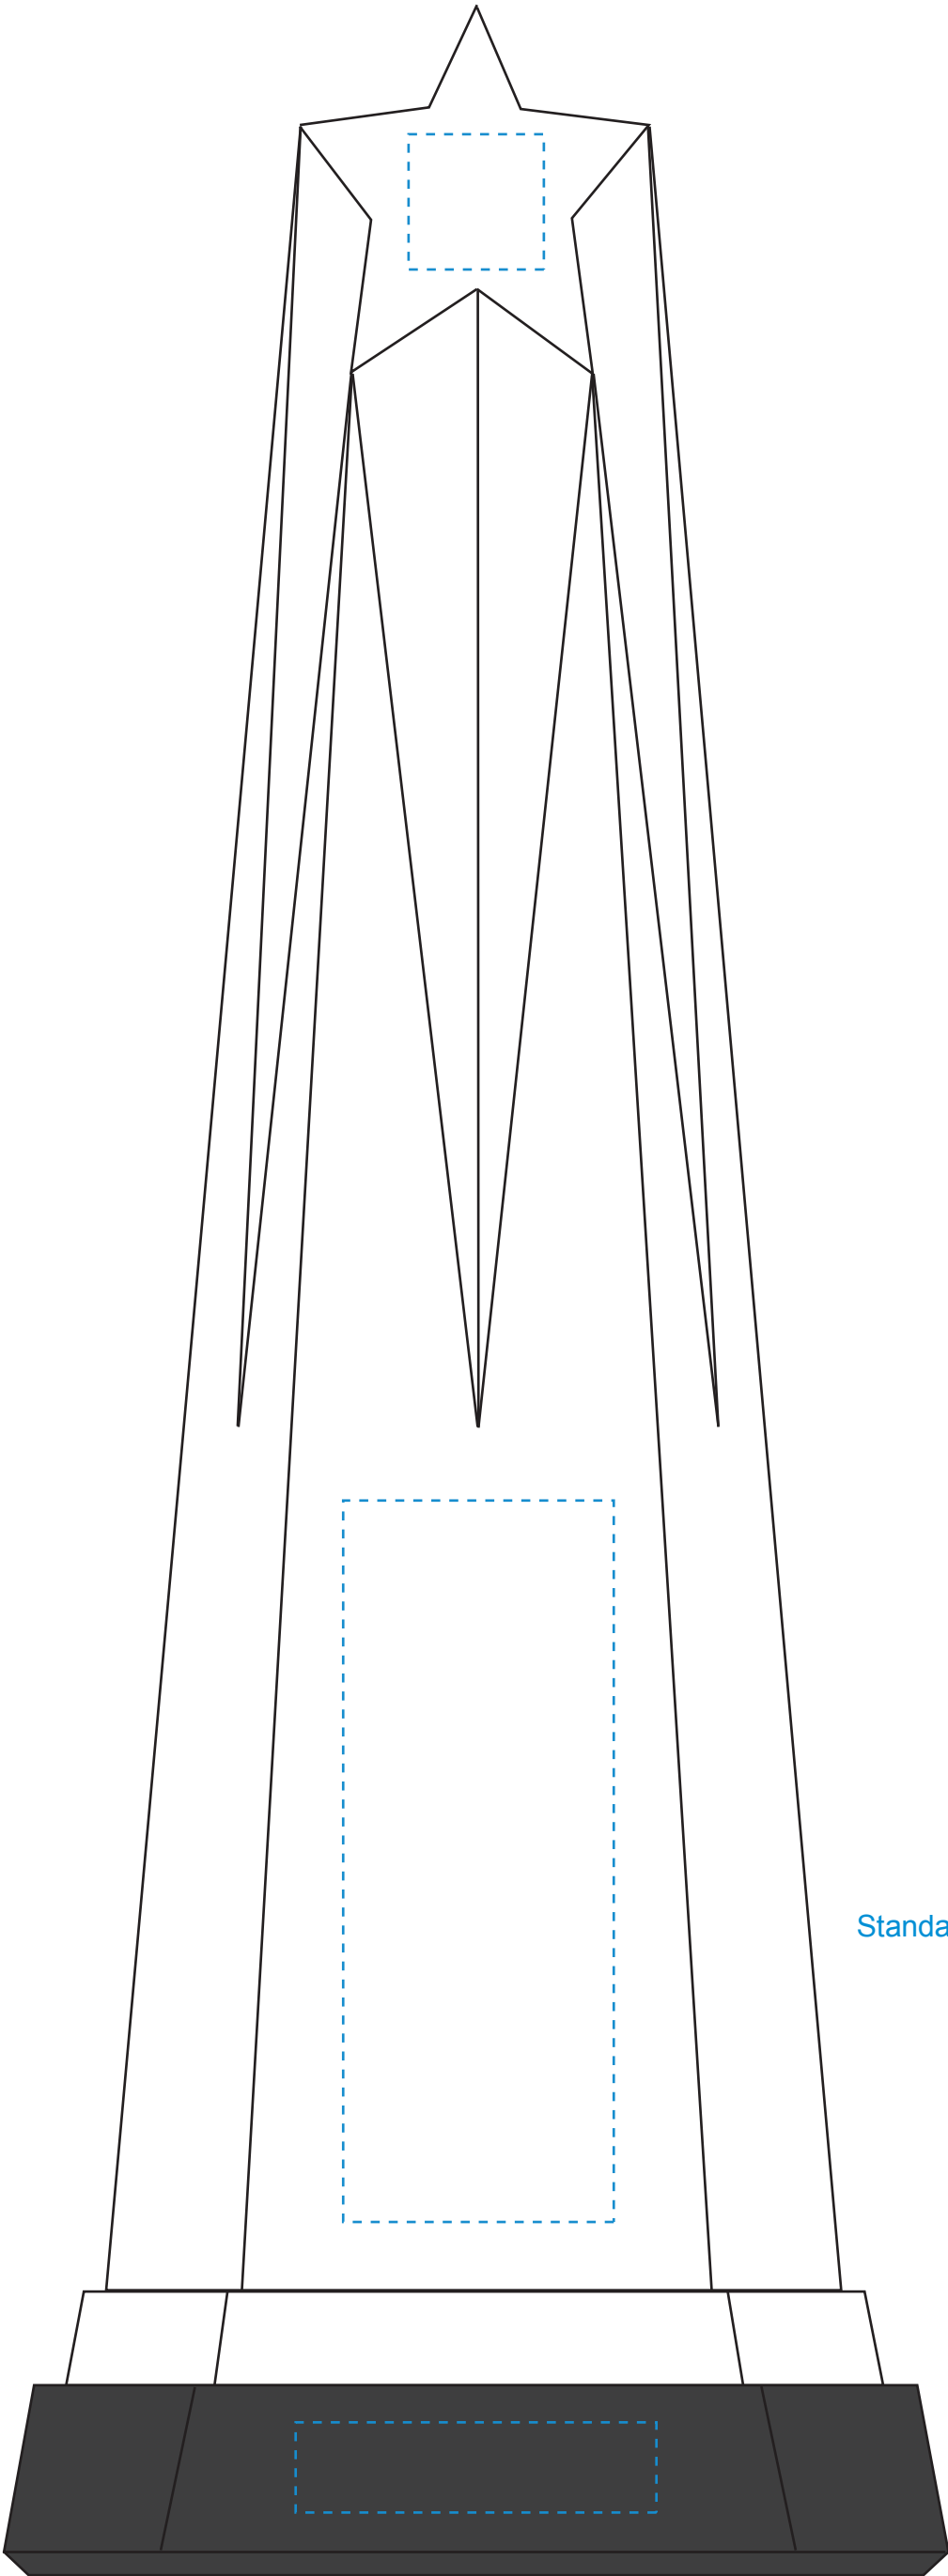

Standard Etch: Front

Standard Etch: Front

Standard Etch: Front

6062 PULSAR STAR 14"
Blue line represents the max image area.