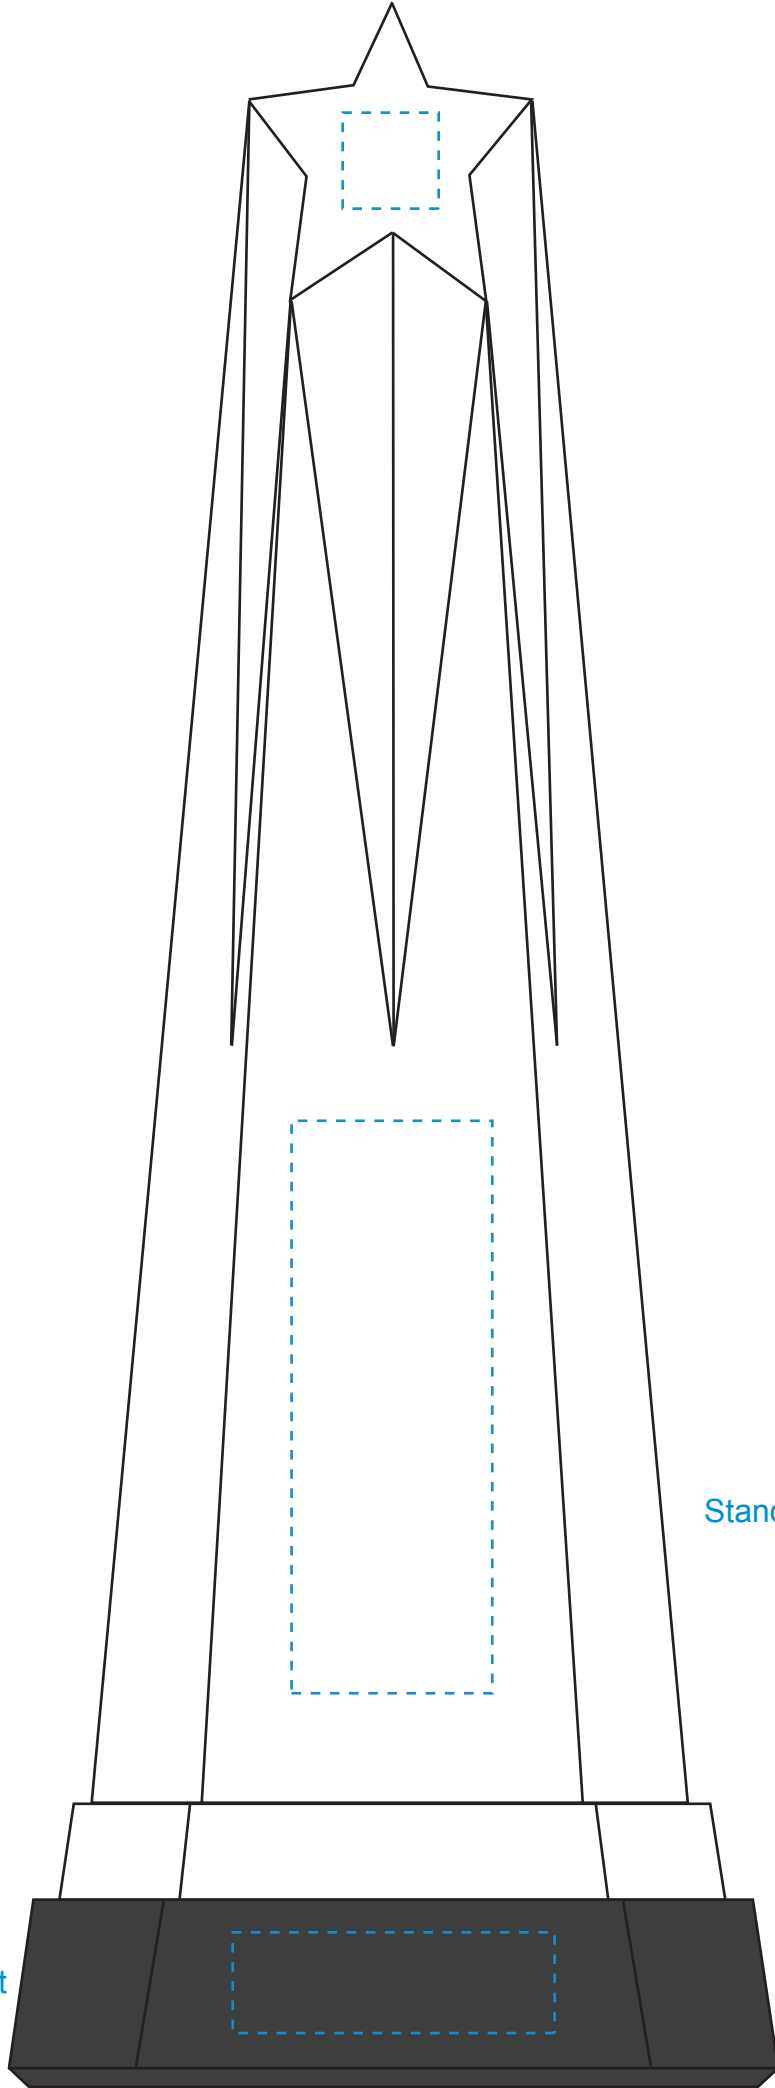

Standard Etch: Front

Standard Etch: Front

Standard Etch: Front

6060 PULSAR STAR 10-1/2"
Blue line represents the max image area.