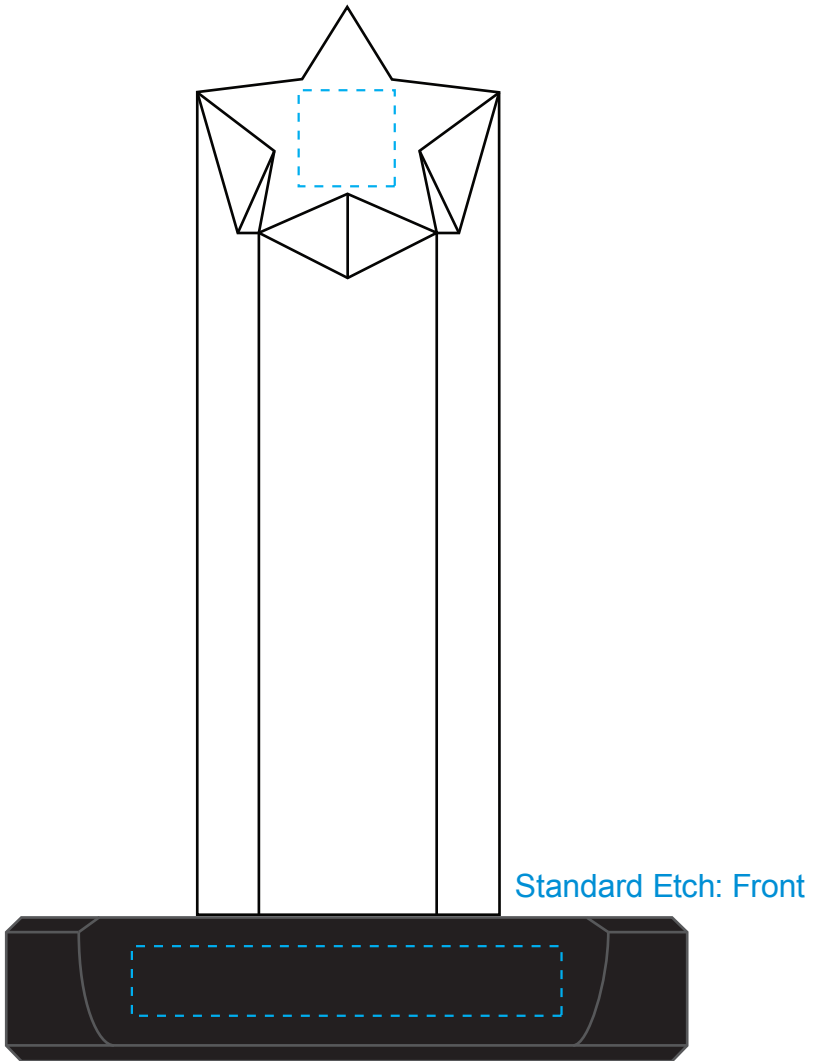

Standard Etch: Front

4104 PROMINENCE STAR 5-1/2"

Blue line represents the max image area.