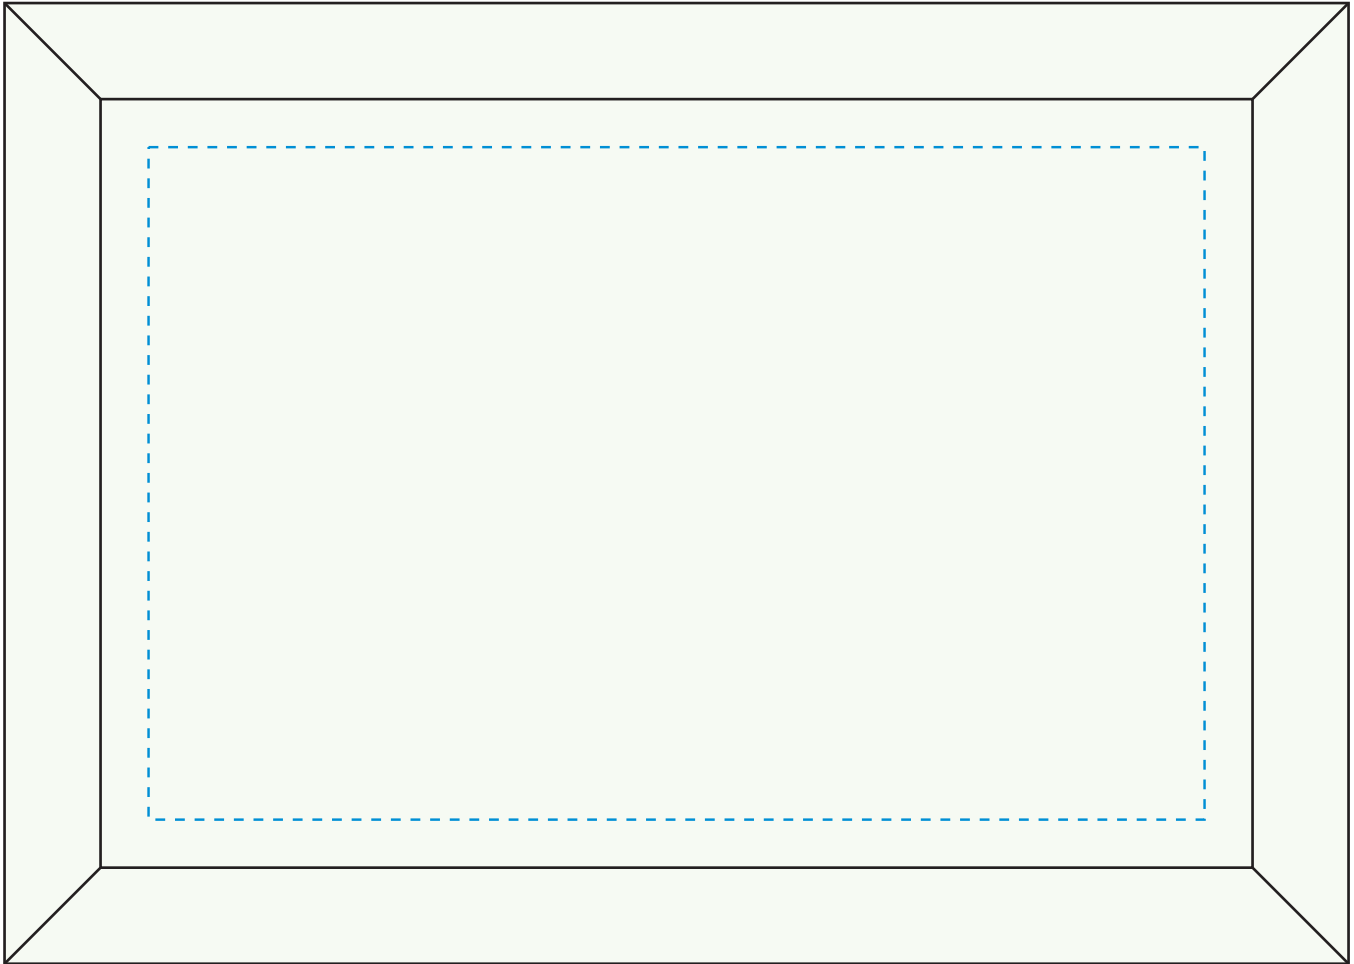

Standard Etch: Reverse

3706 PRISMA RECTANGLE - LARGE 5 X 7

Blue line represents the max image area.