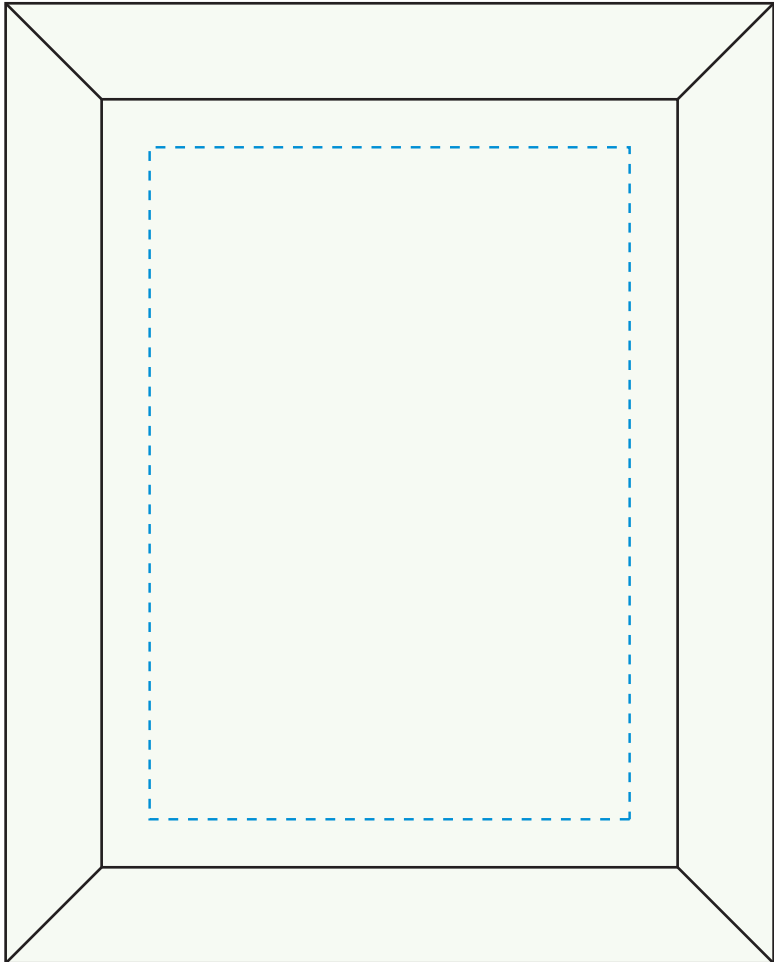

Standard Etch: Reverse

**3705 PRISMA RECTANGLE - SMALL 4 X 5**

Blue line represents the max image area.