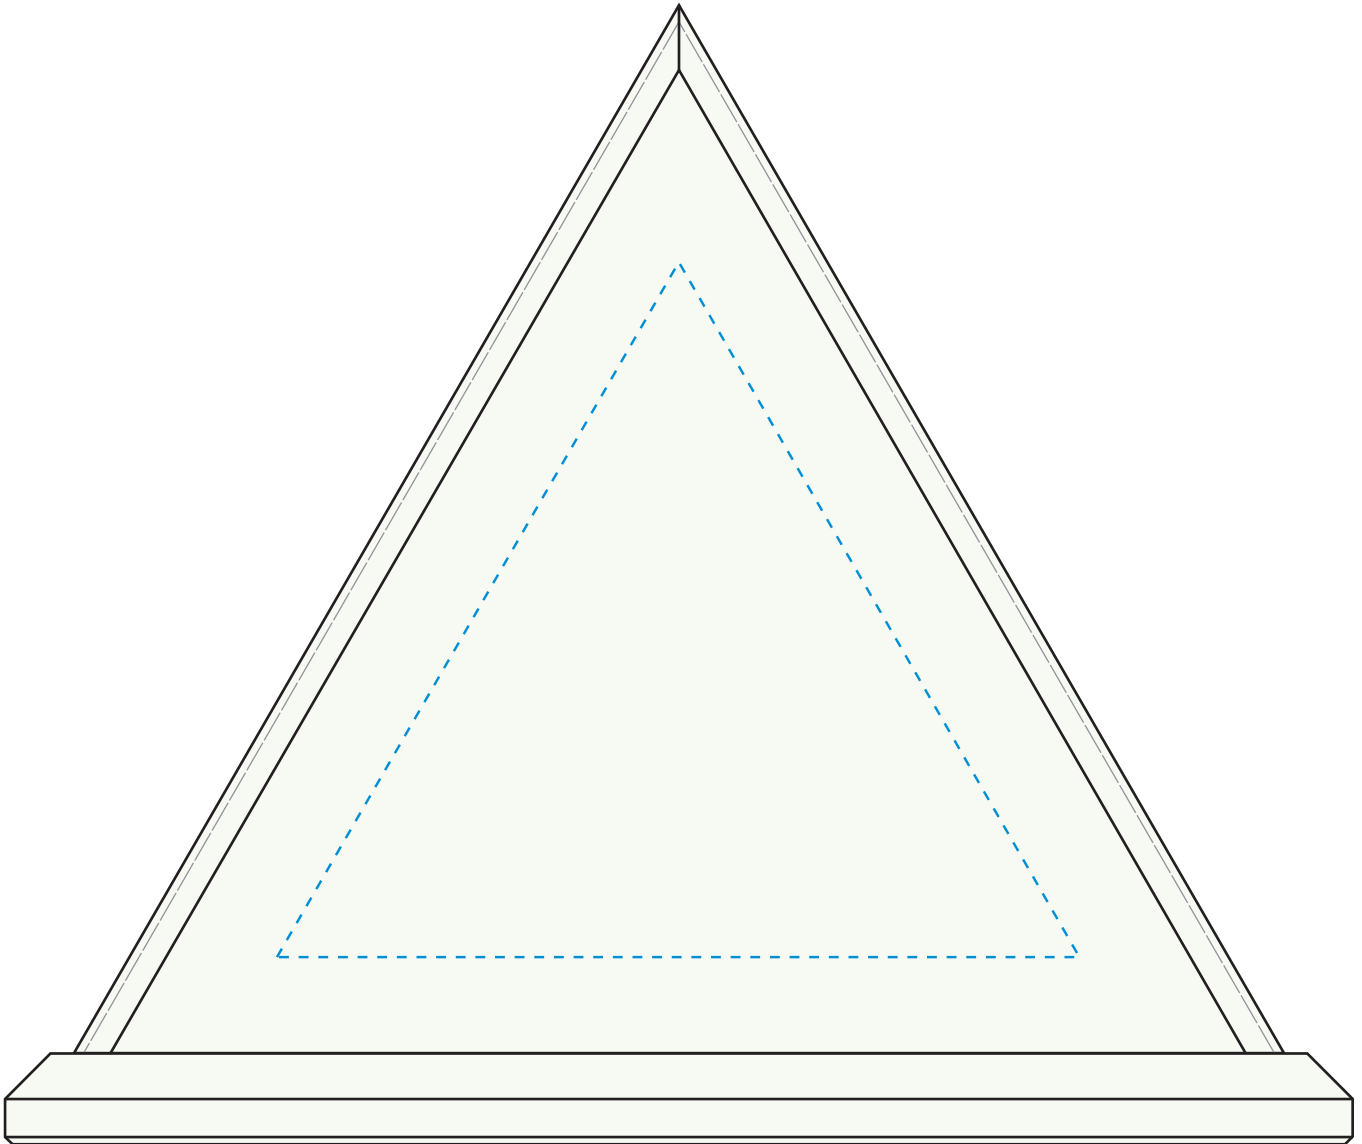

Standard Etch: Reverse

3651 PRINCETON TRIANGLE 6"

Blue line represents the max image area.