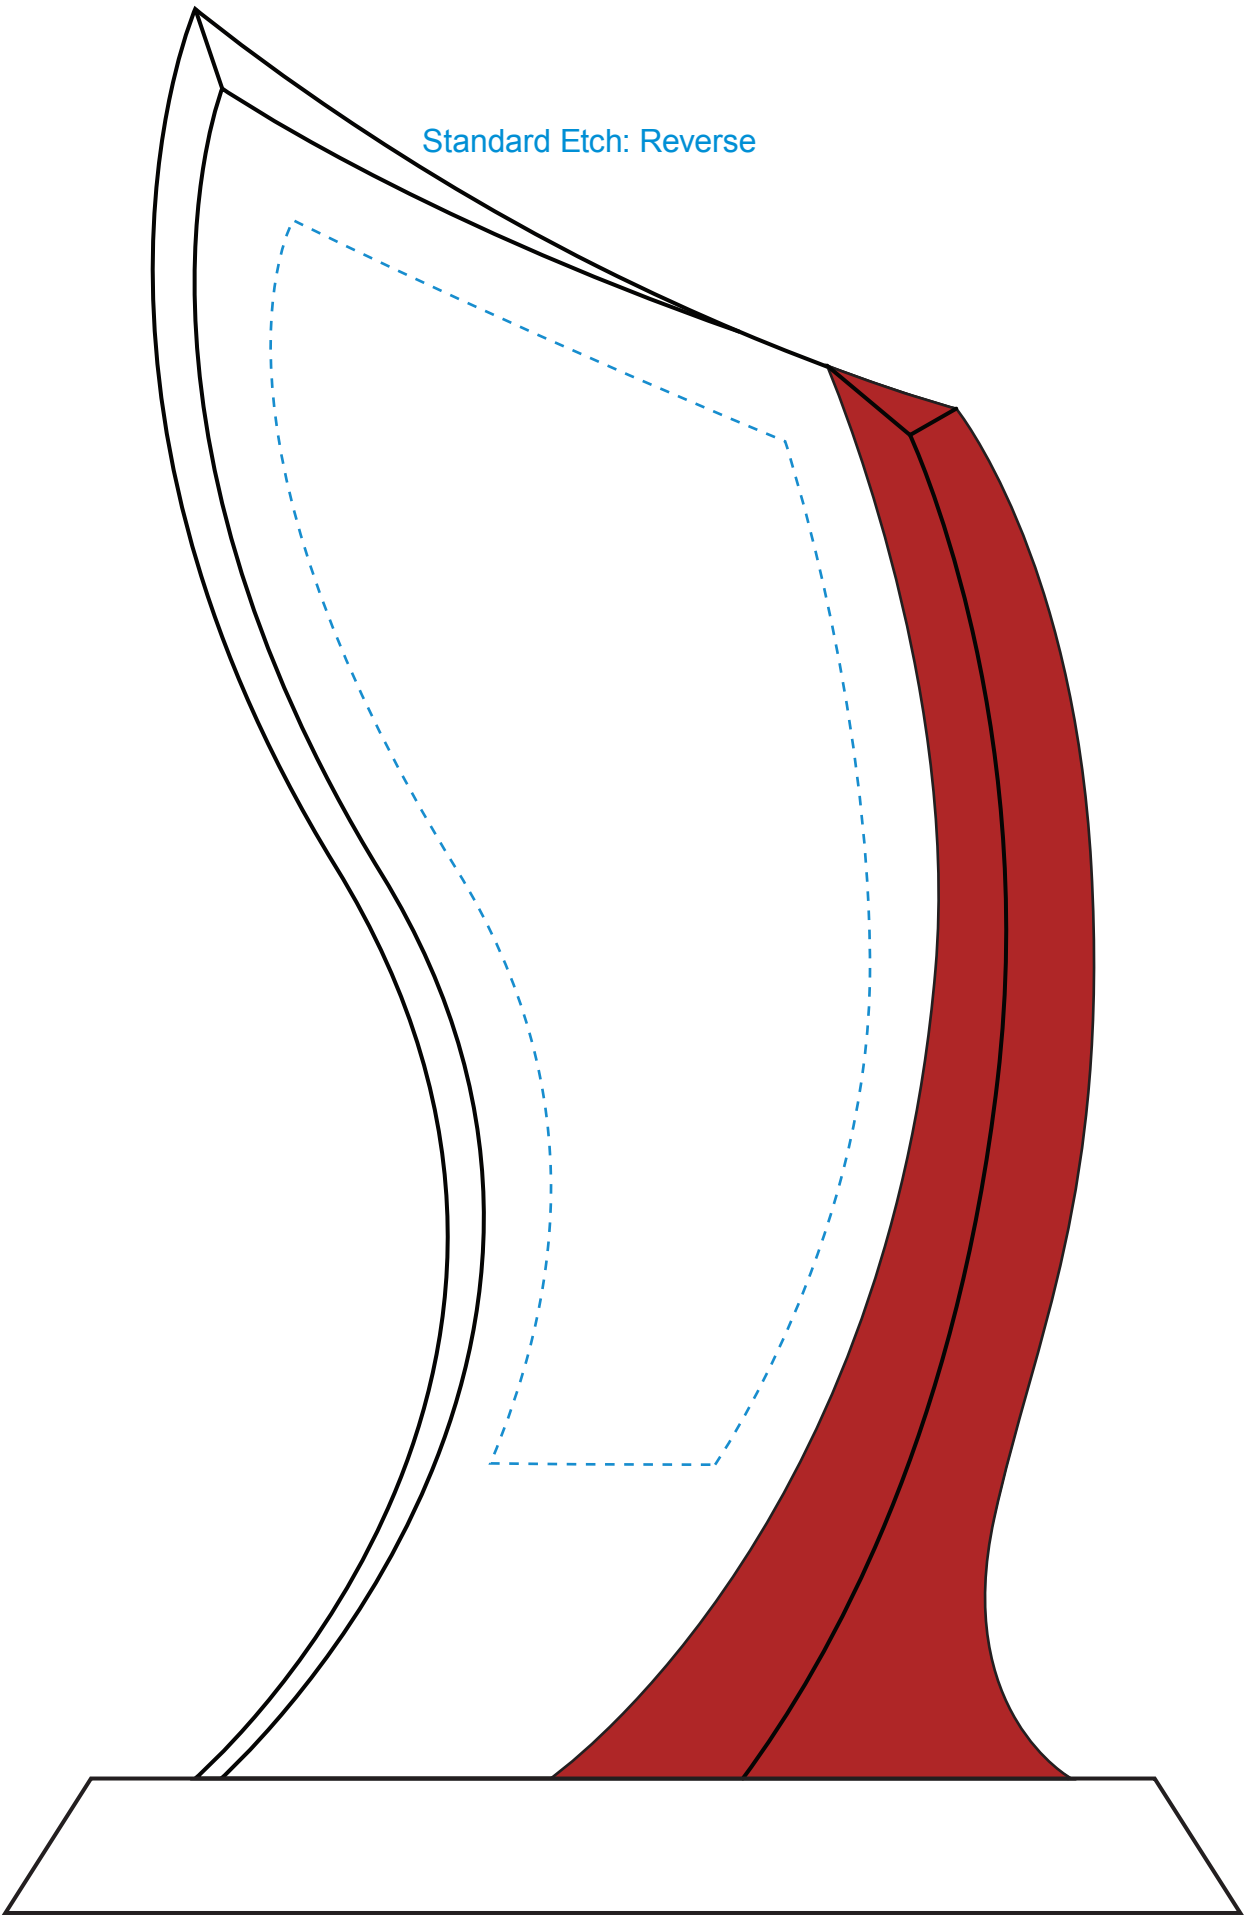

Standard Etch: Reverse

7457 POTOMAC RUBY - 10"

Blue line represents the max image area.