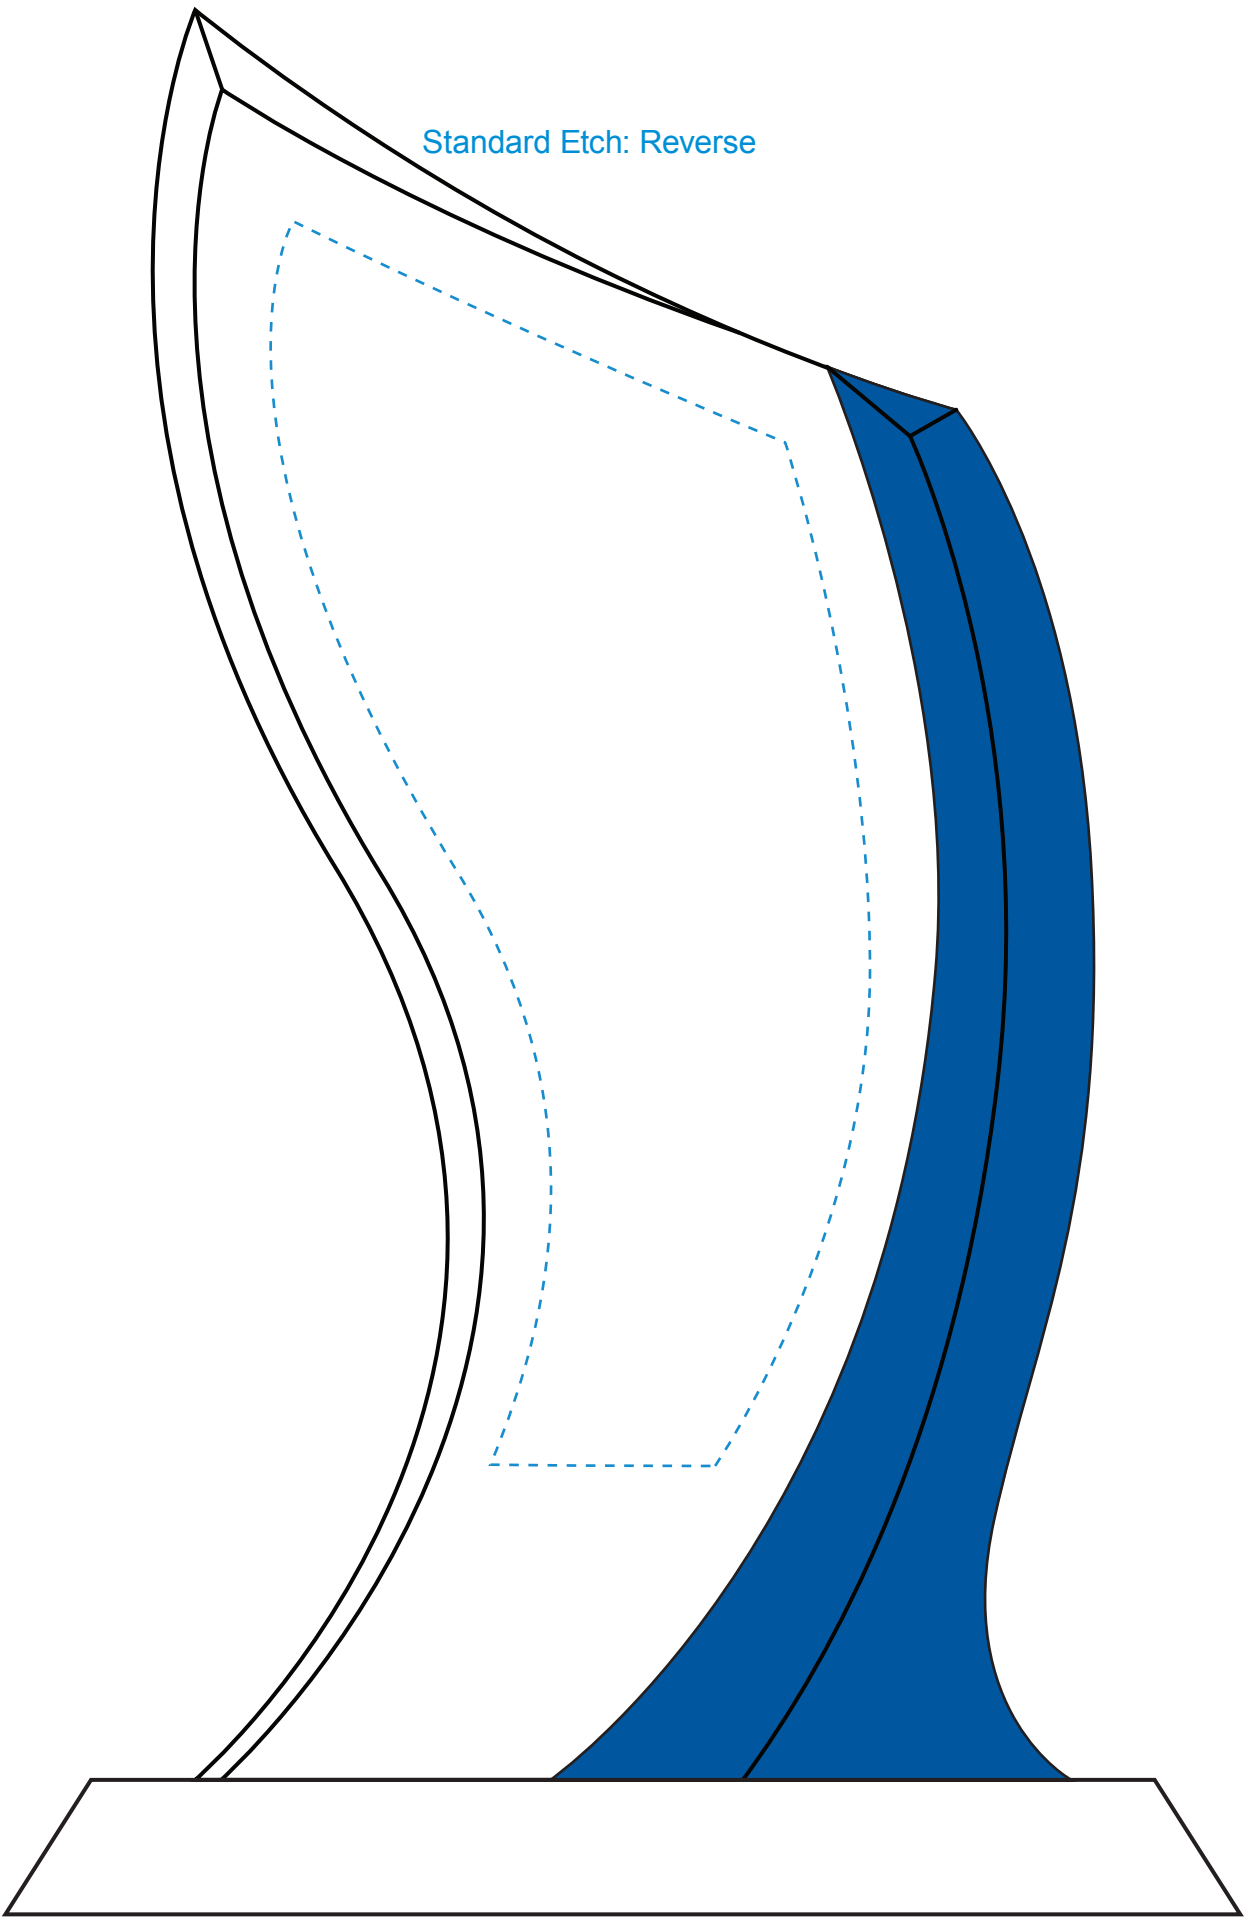

Standard Etch: Reverse

6545 POTOMAC AWARD - 10"

Blue line represents the max image area.