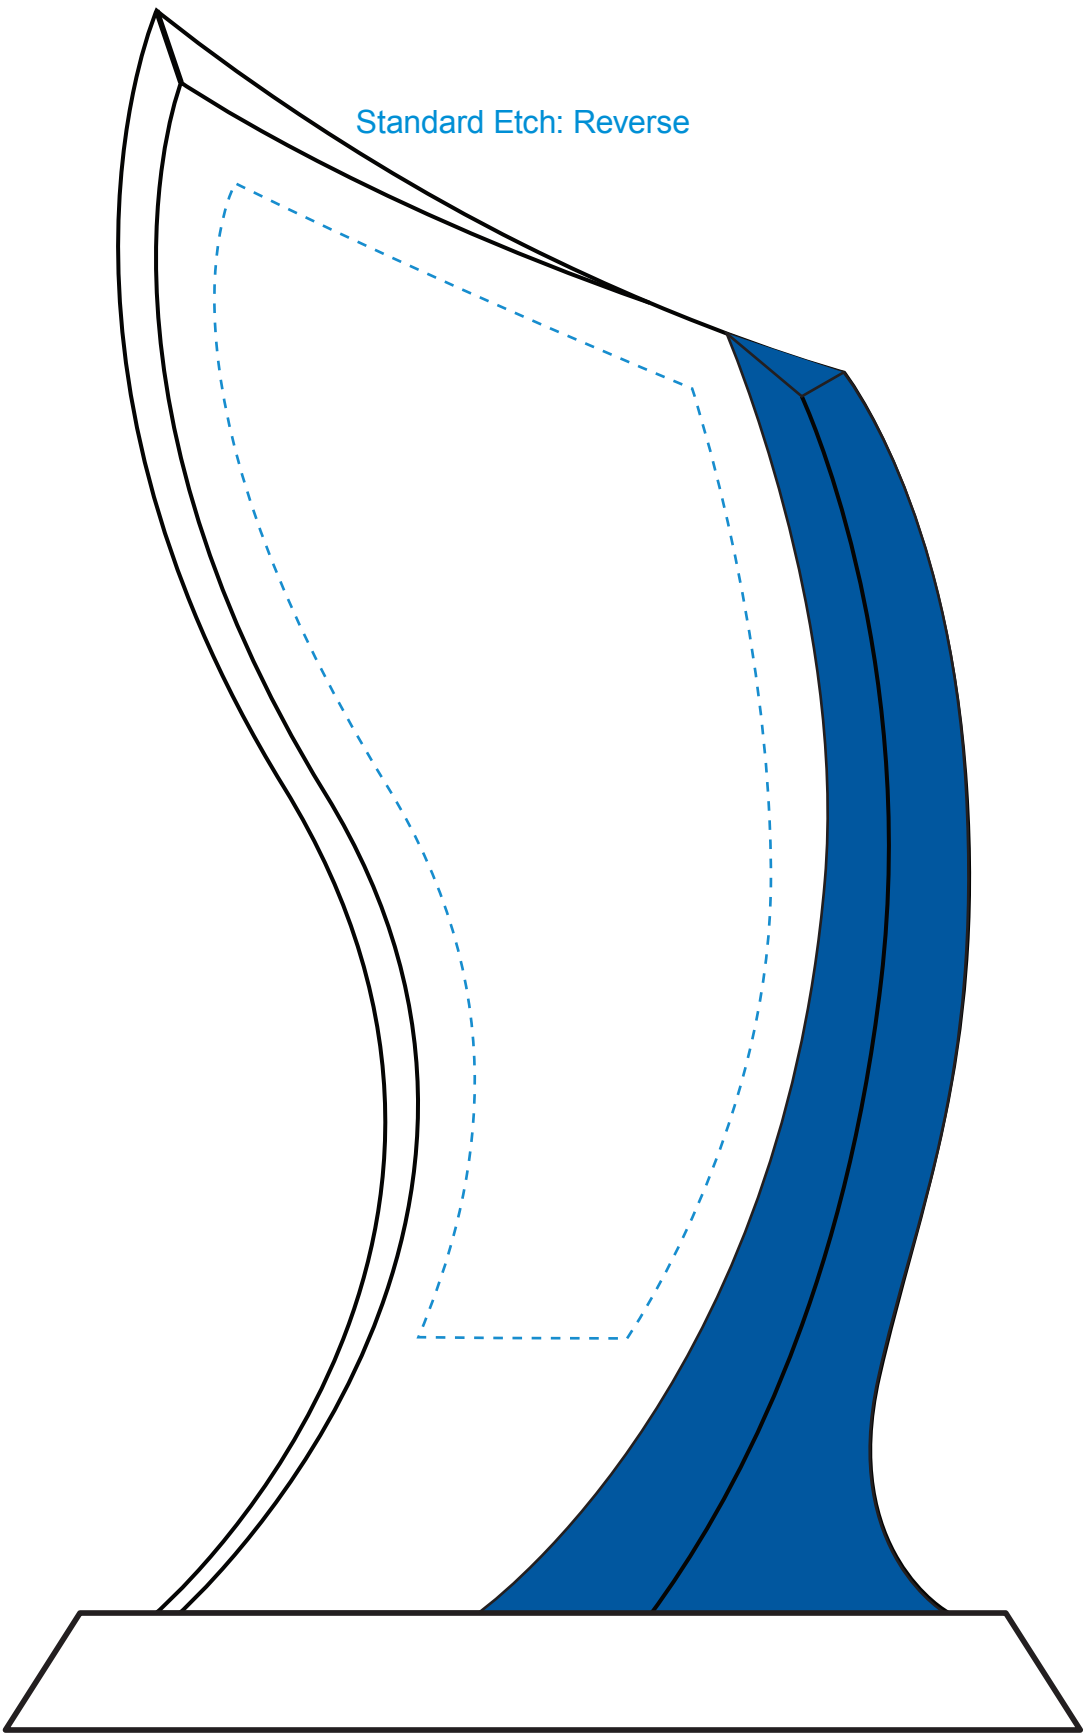

Standard Etch: Reverse

6544 POTOMAC AWARD - 9"

Blue line represents the max image area.