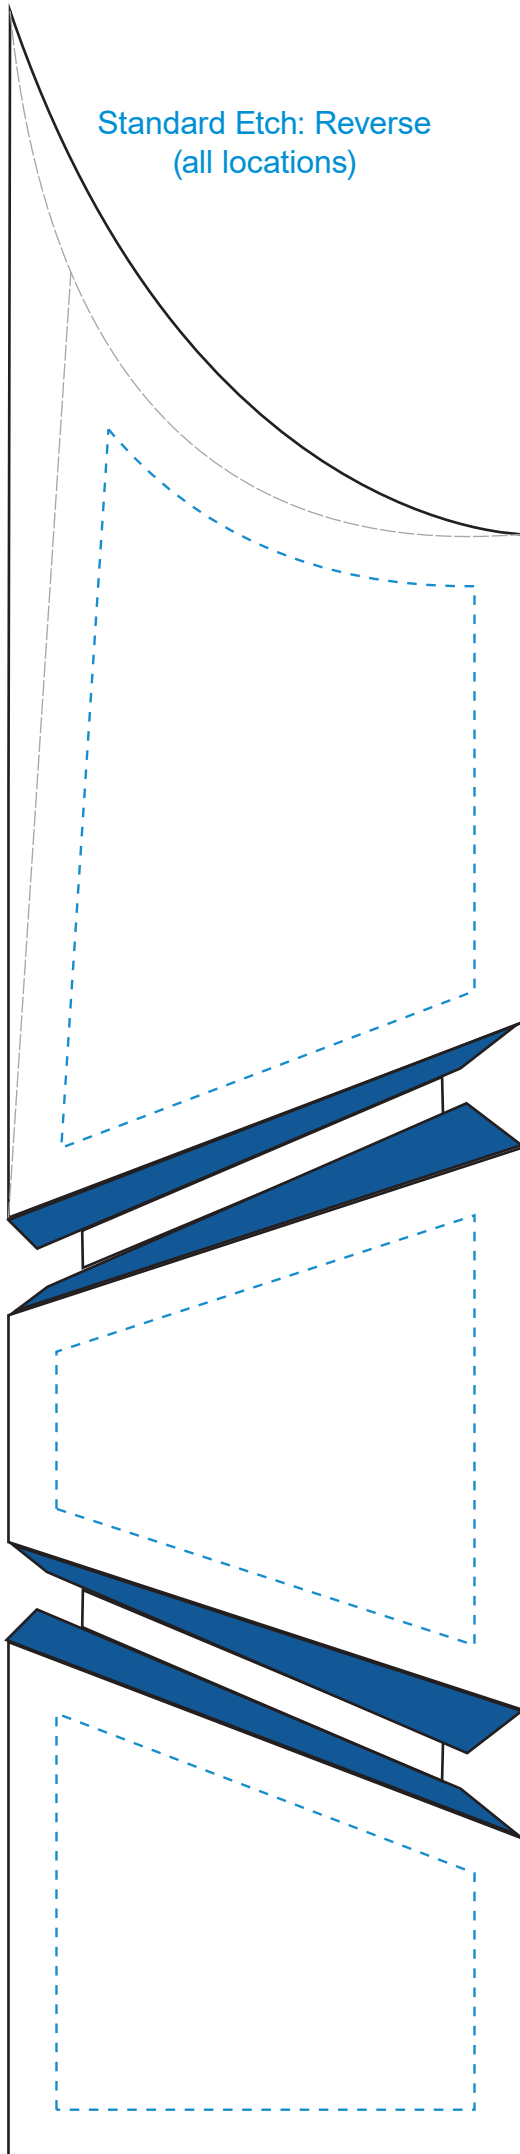

Standard Etch: Reverse
(all locations)

8452 PIONEER TOWER - 11 INCH
Blue line represents the max image area.