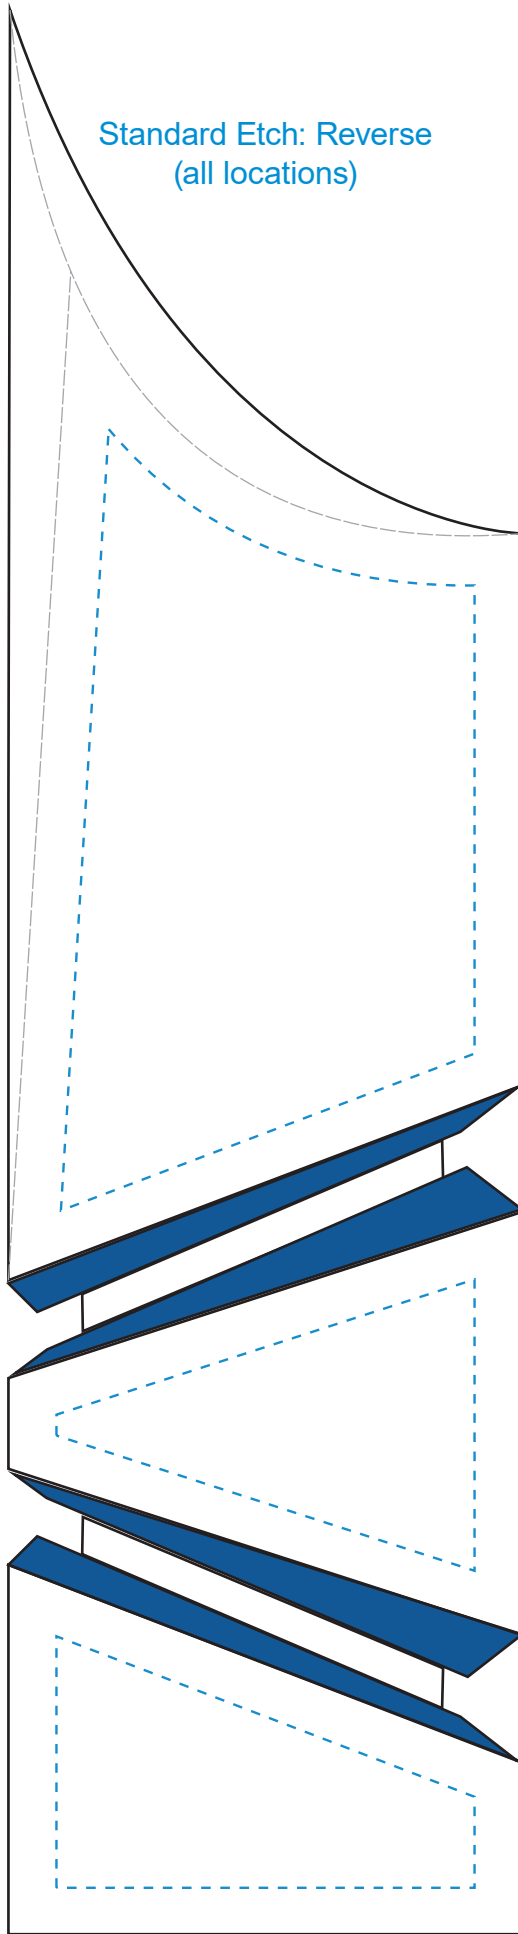

Standard Etch: Reverse
(all locations)

8451 PIONEER TOWER - 10 INCH

Blue line represents the max image area.