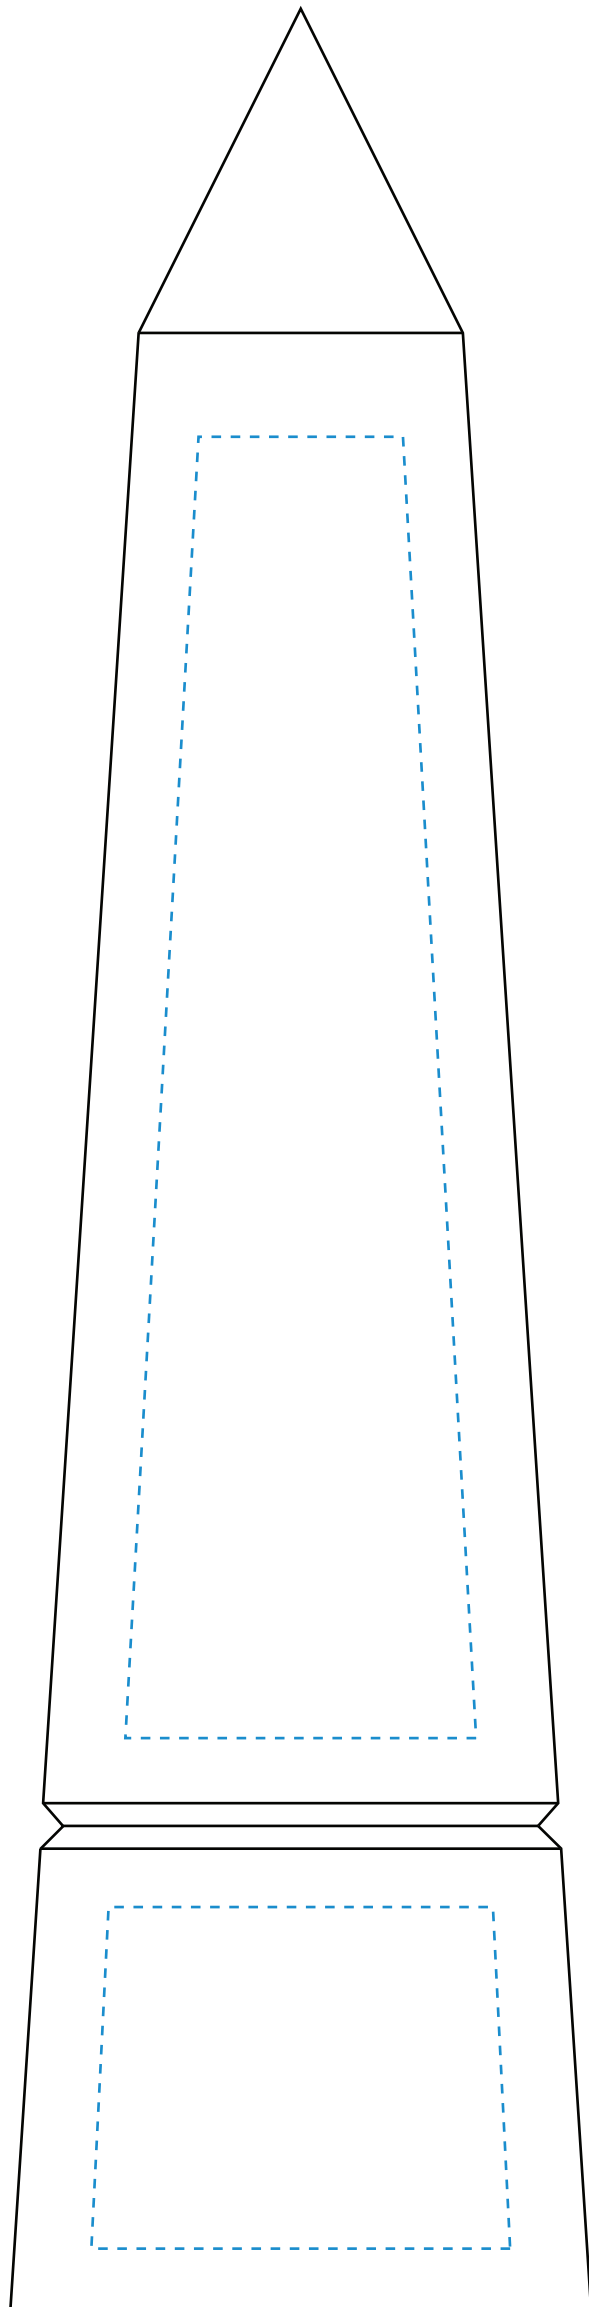

Standard Etch: Front

5840 PINNACLE PEAK - 12"

Blue line represents the max image area.