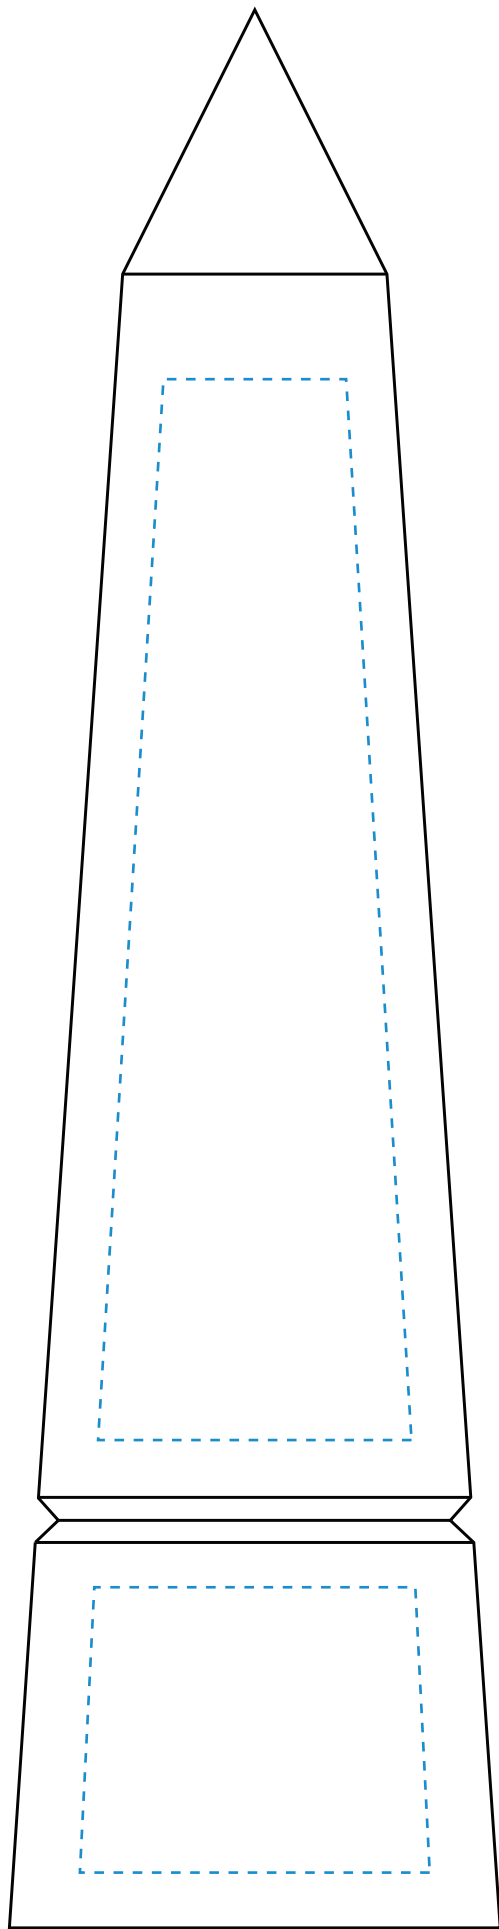

Standard Etch: Front

5839 PINNACLE PEAK - 10"

Blue line represents the max image area.