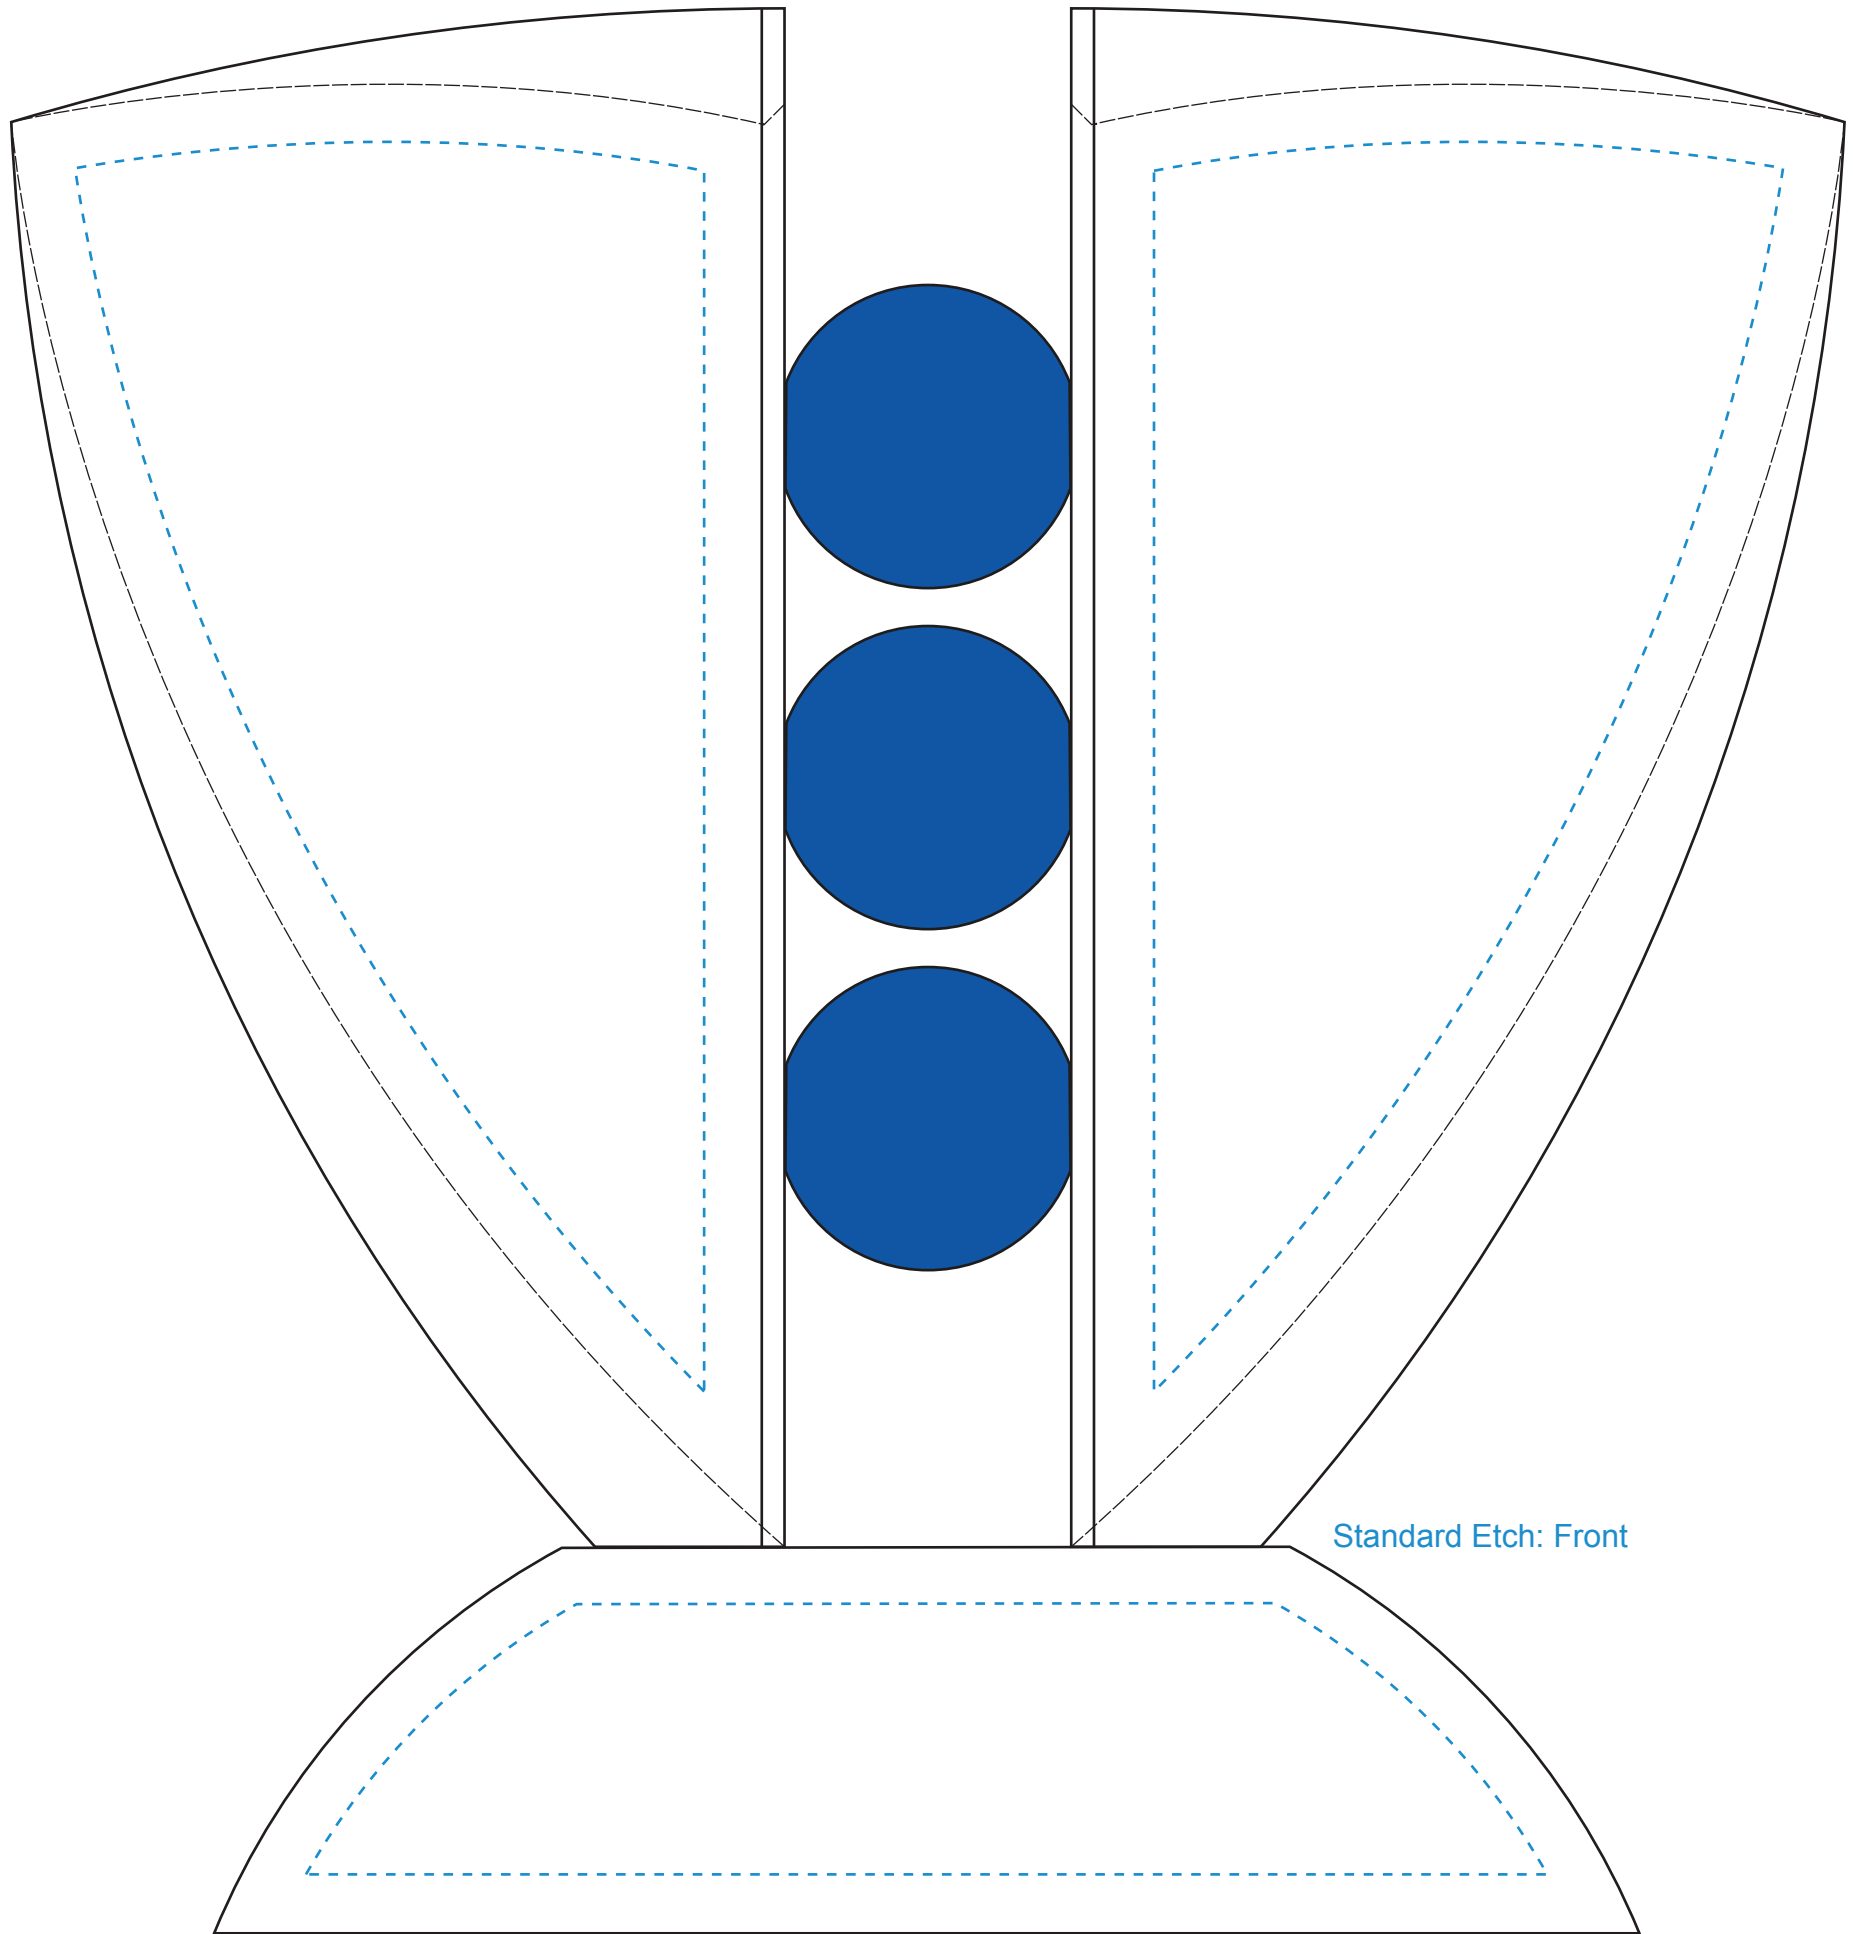

Standard Etch: Reverse

Standard Etch: Reverse

Standard Etch: Front

6869 PINION INDIGO AWARD - 10"

Blue line represents the max image area.