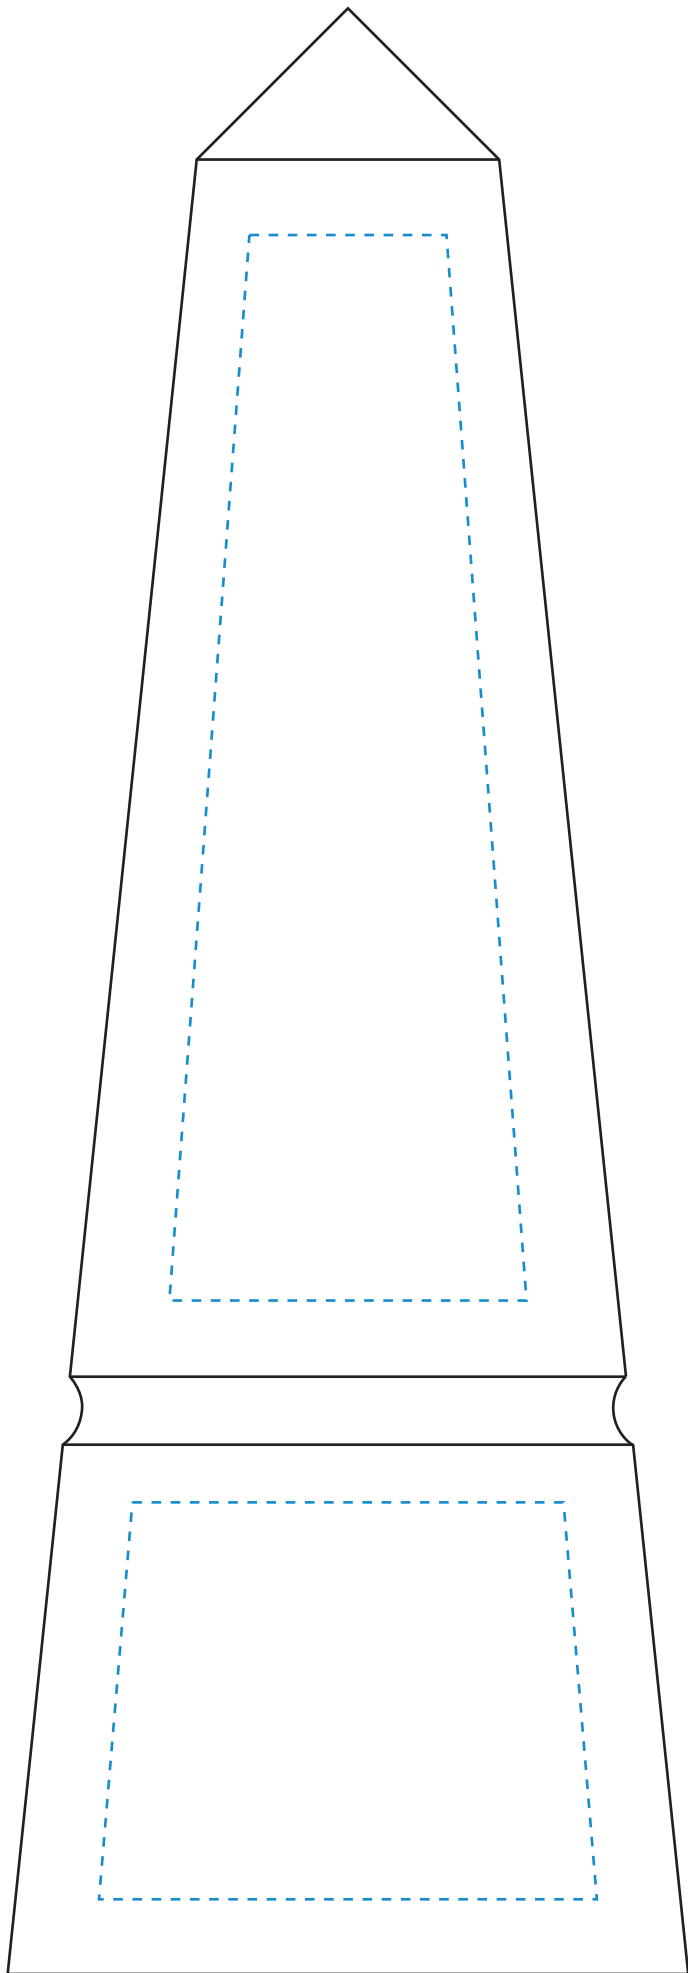

Standard Etch: Front

5350 PILLAR OBELISK - 10.5"

Blue line represents the max image area.

SIDE VIEW