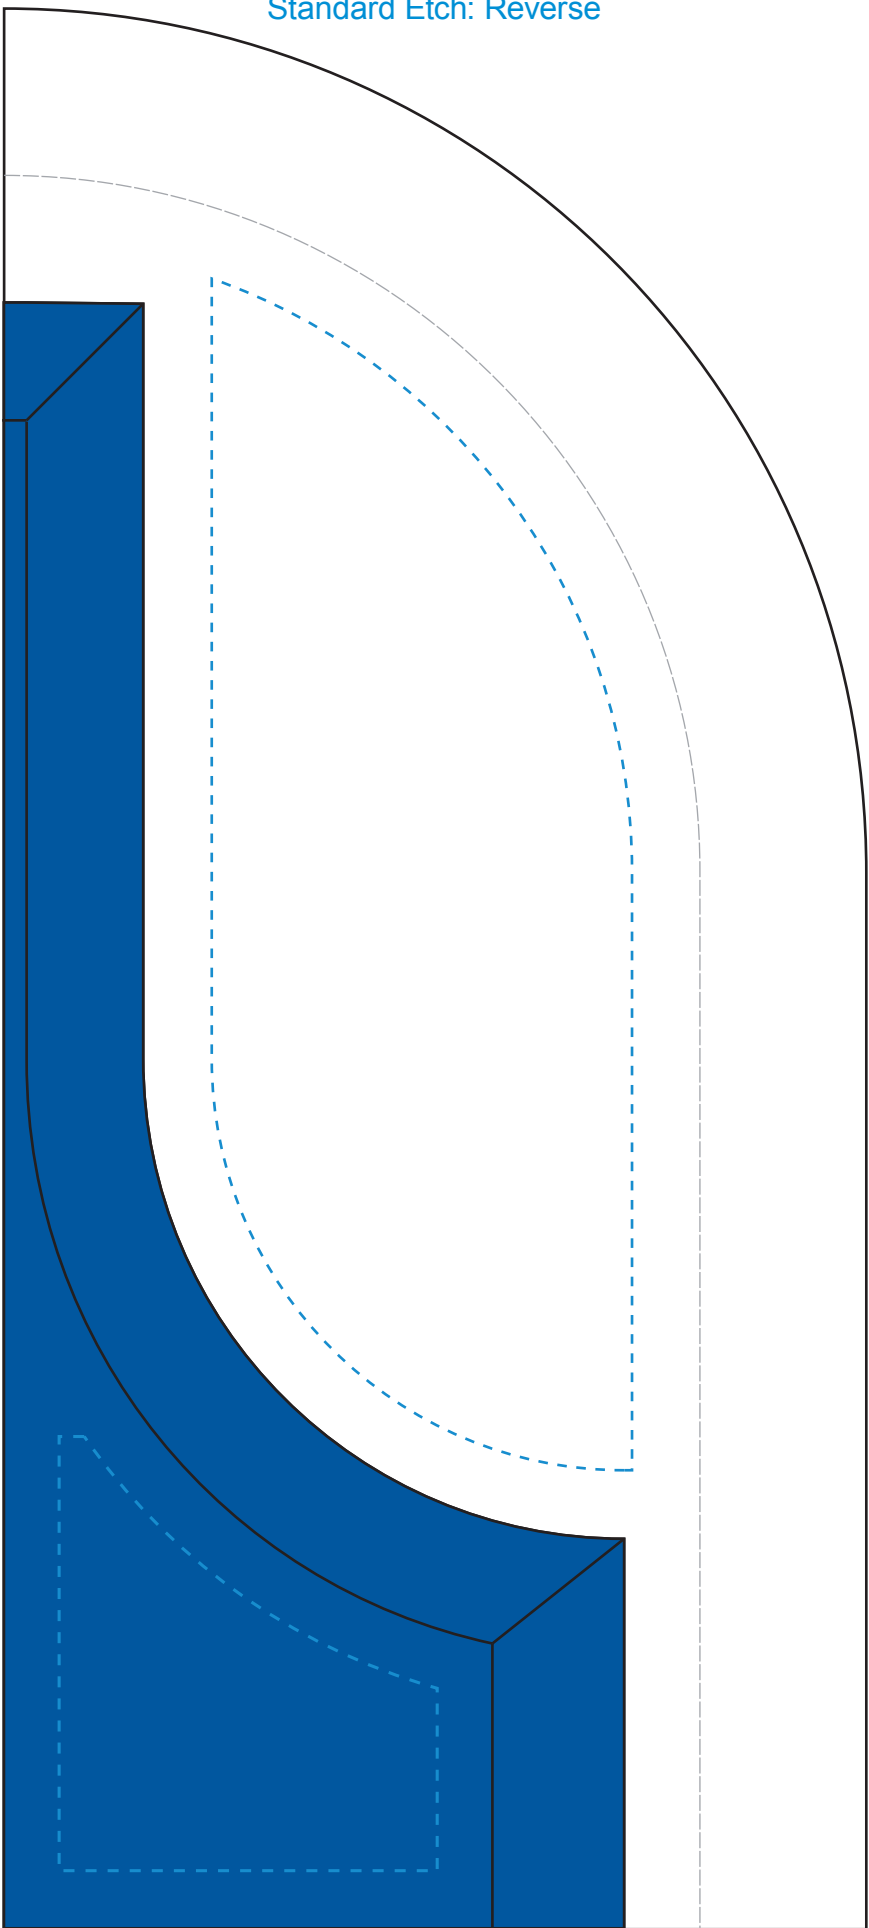

Standard Etch: Reverse

Blue: Standard Etch: Front

7277 PHANTOM AWARD - 10"

Blue line represents the max image area.