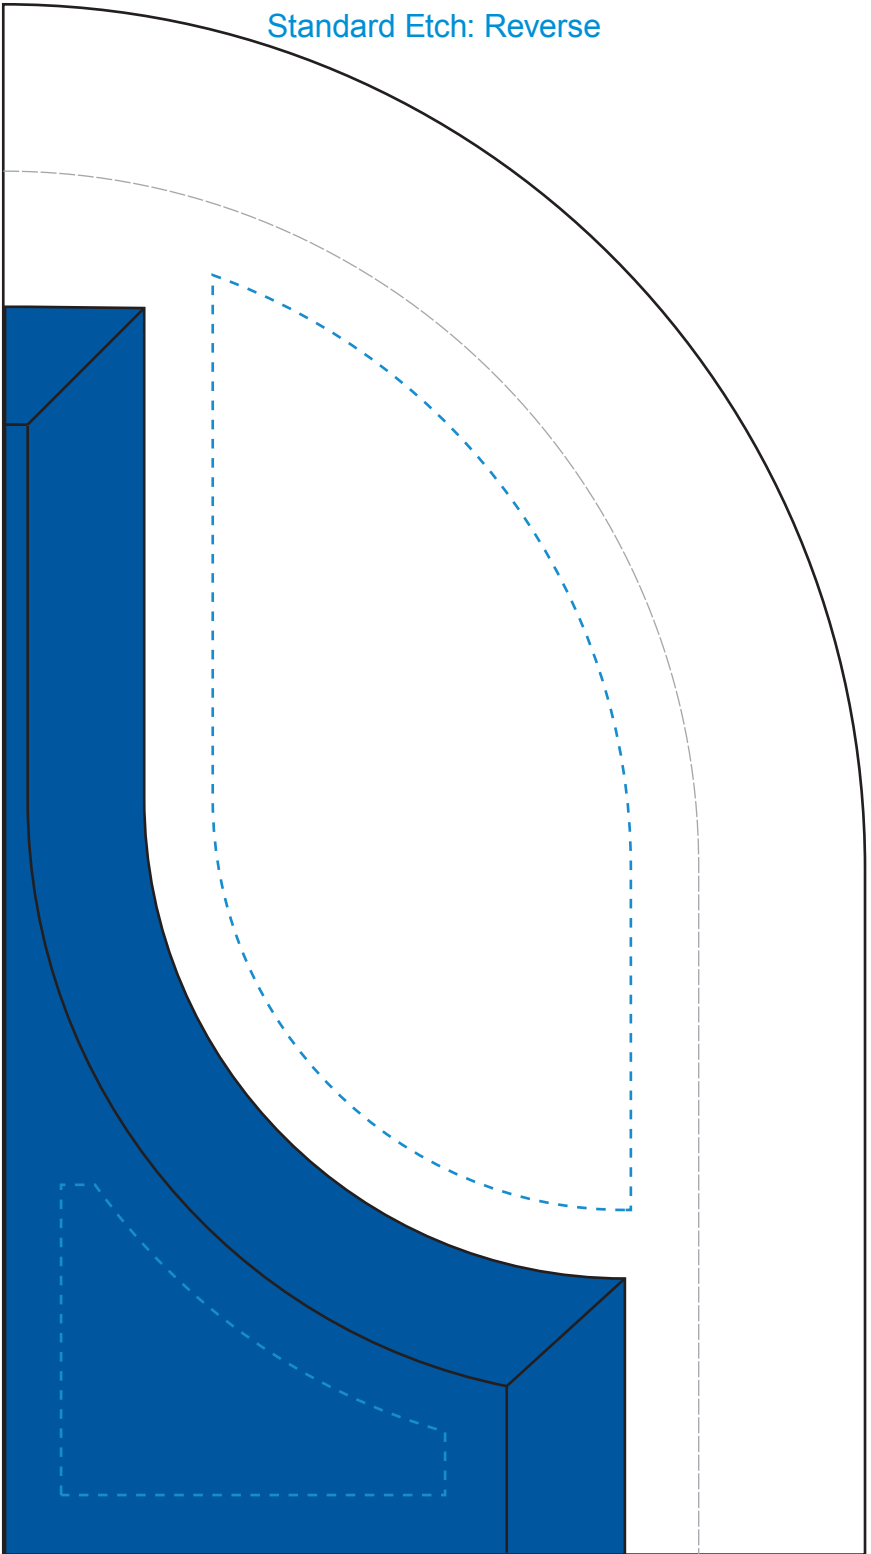

Standard Etch: Reverse

Blue: Standard Etch: Front

7276 PHANTOM AWARD - 8 INCH

Blue line represents the max image area.