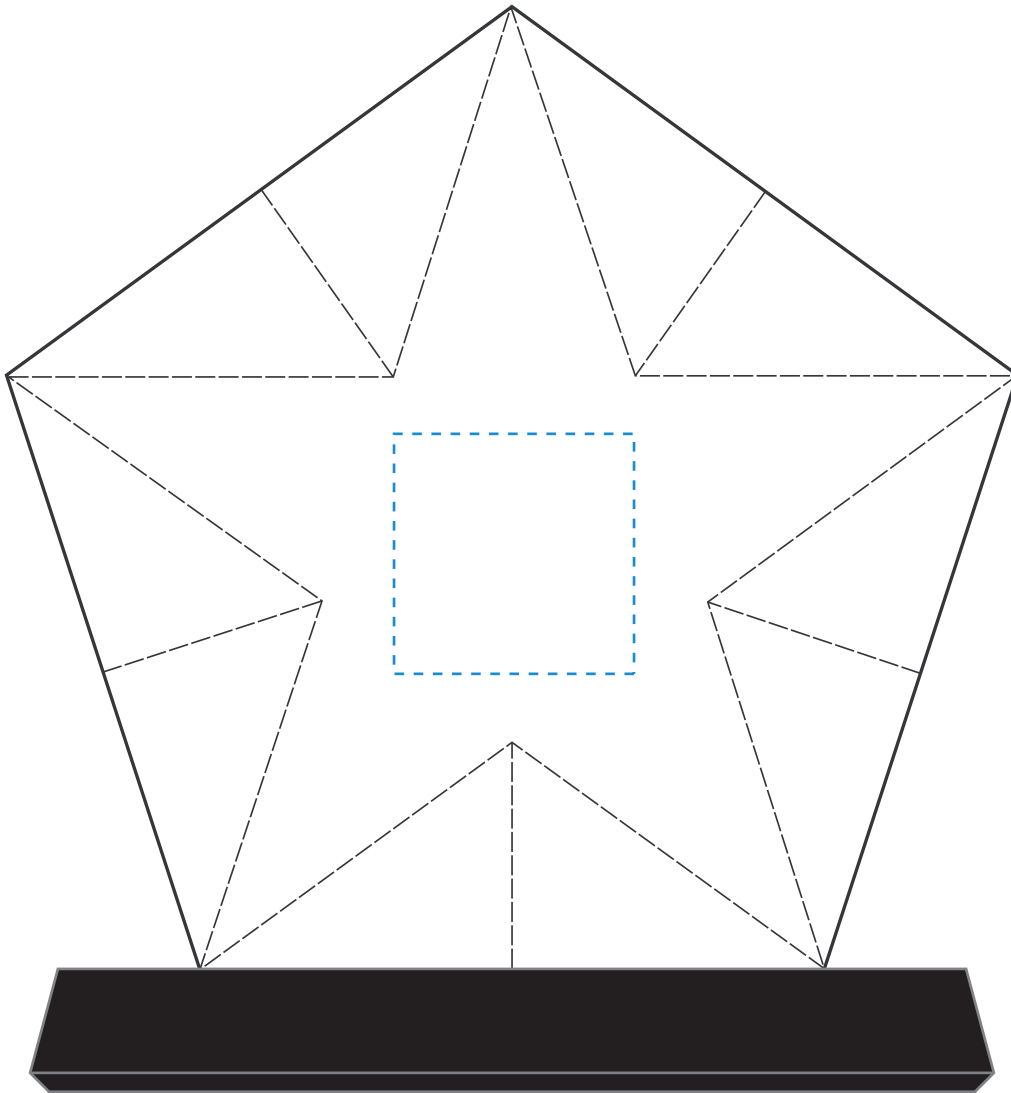

Standard Etch: Reverse

**6717 PENTA STAR - 5.5"**

Blue line represents the max image area.