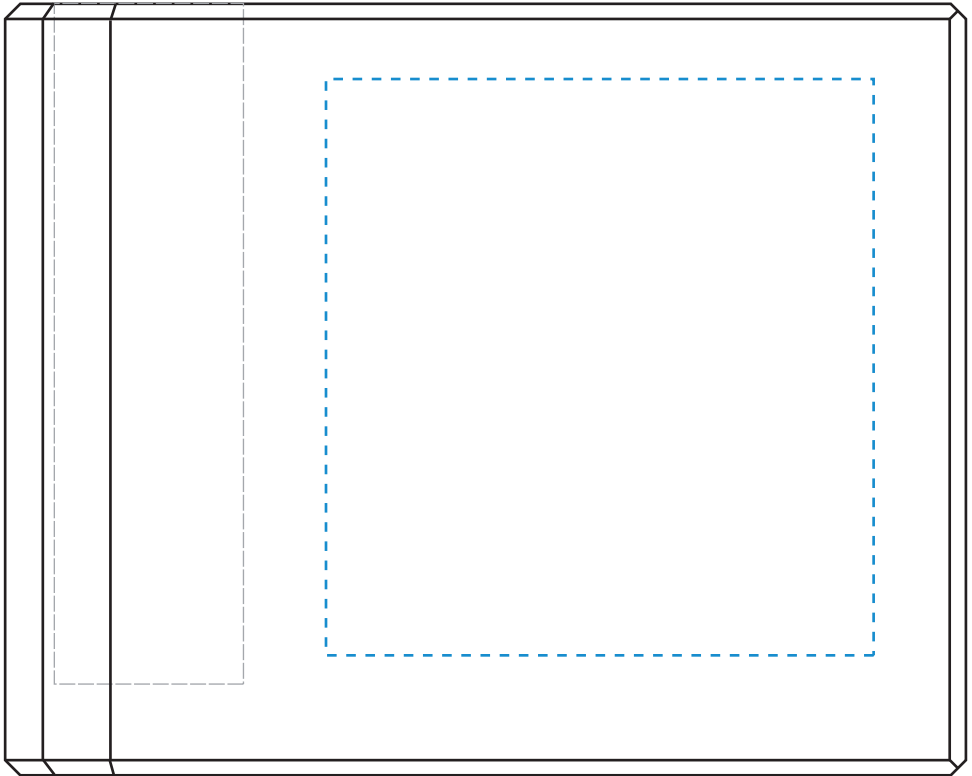

Standard Etch: Reverse

6498 PEN HOLDER/BUD VASE - 4.25"

Blue line represents the max image area.