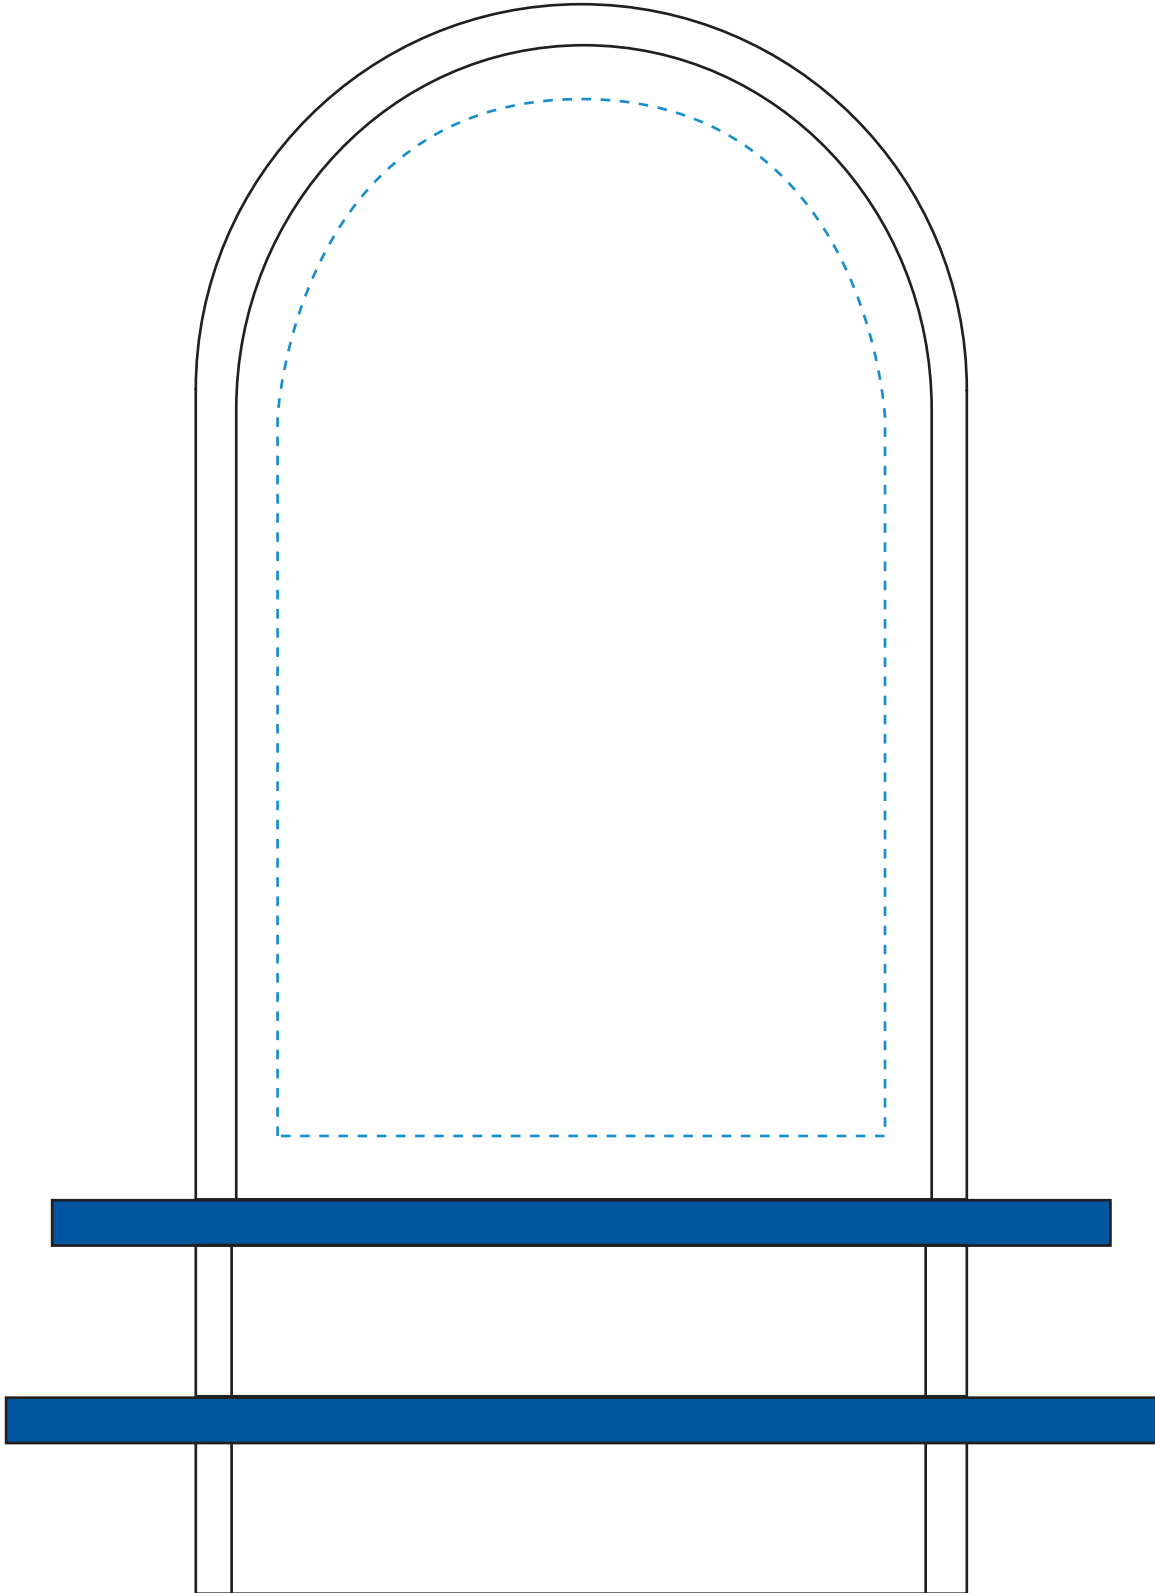

Standard Etch: Reverse

6424 PEARL LAKE - 9"

Blue line represents the max image area.