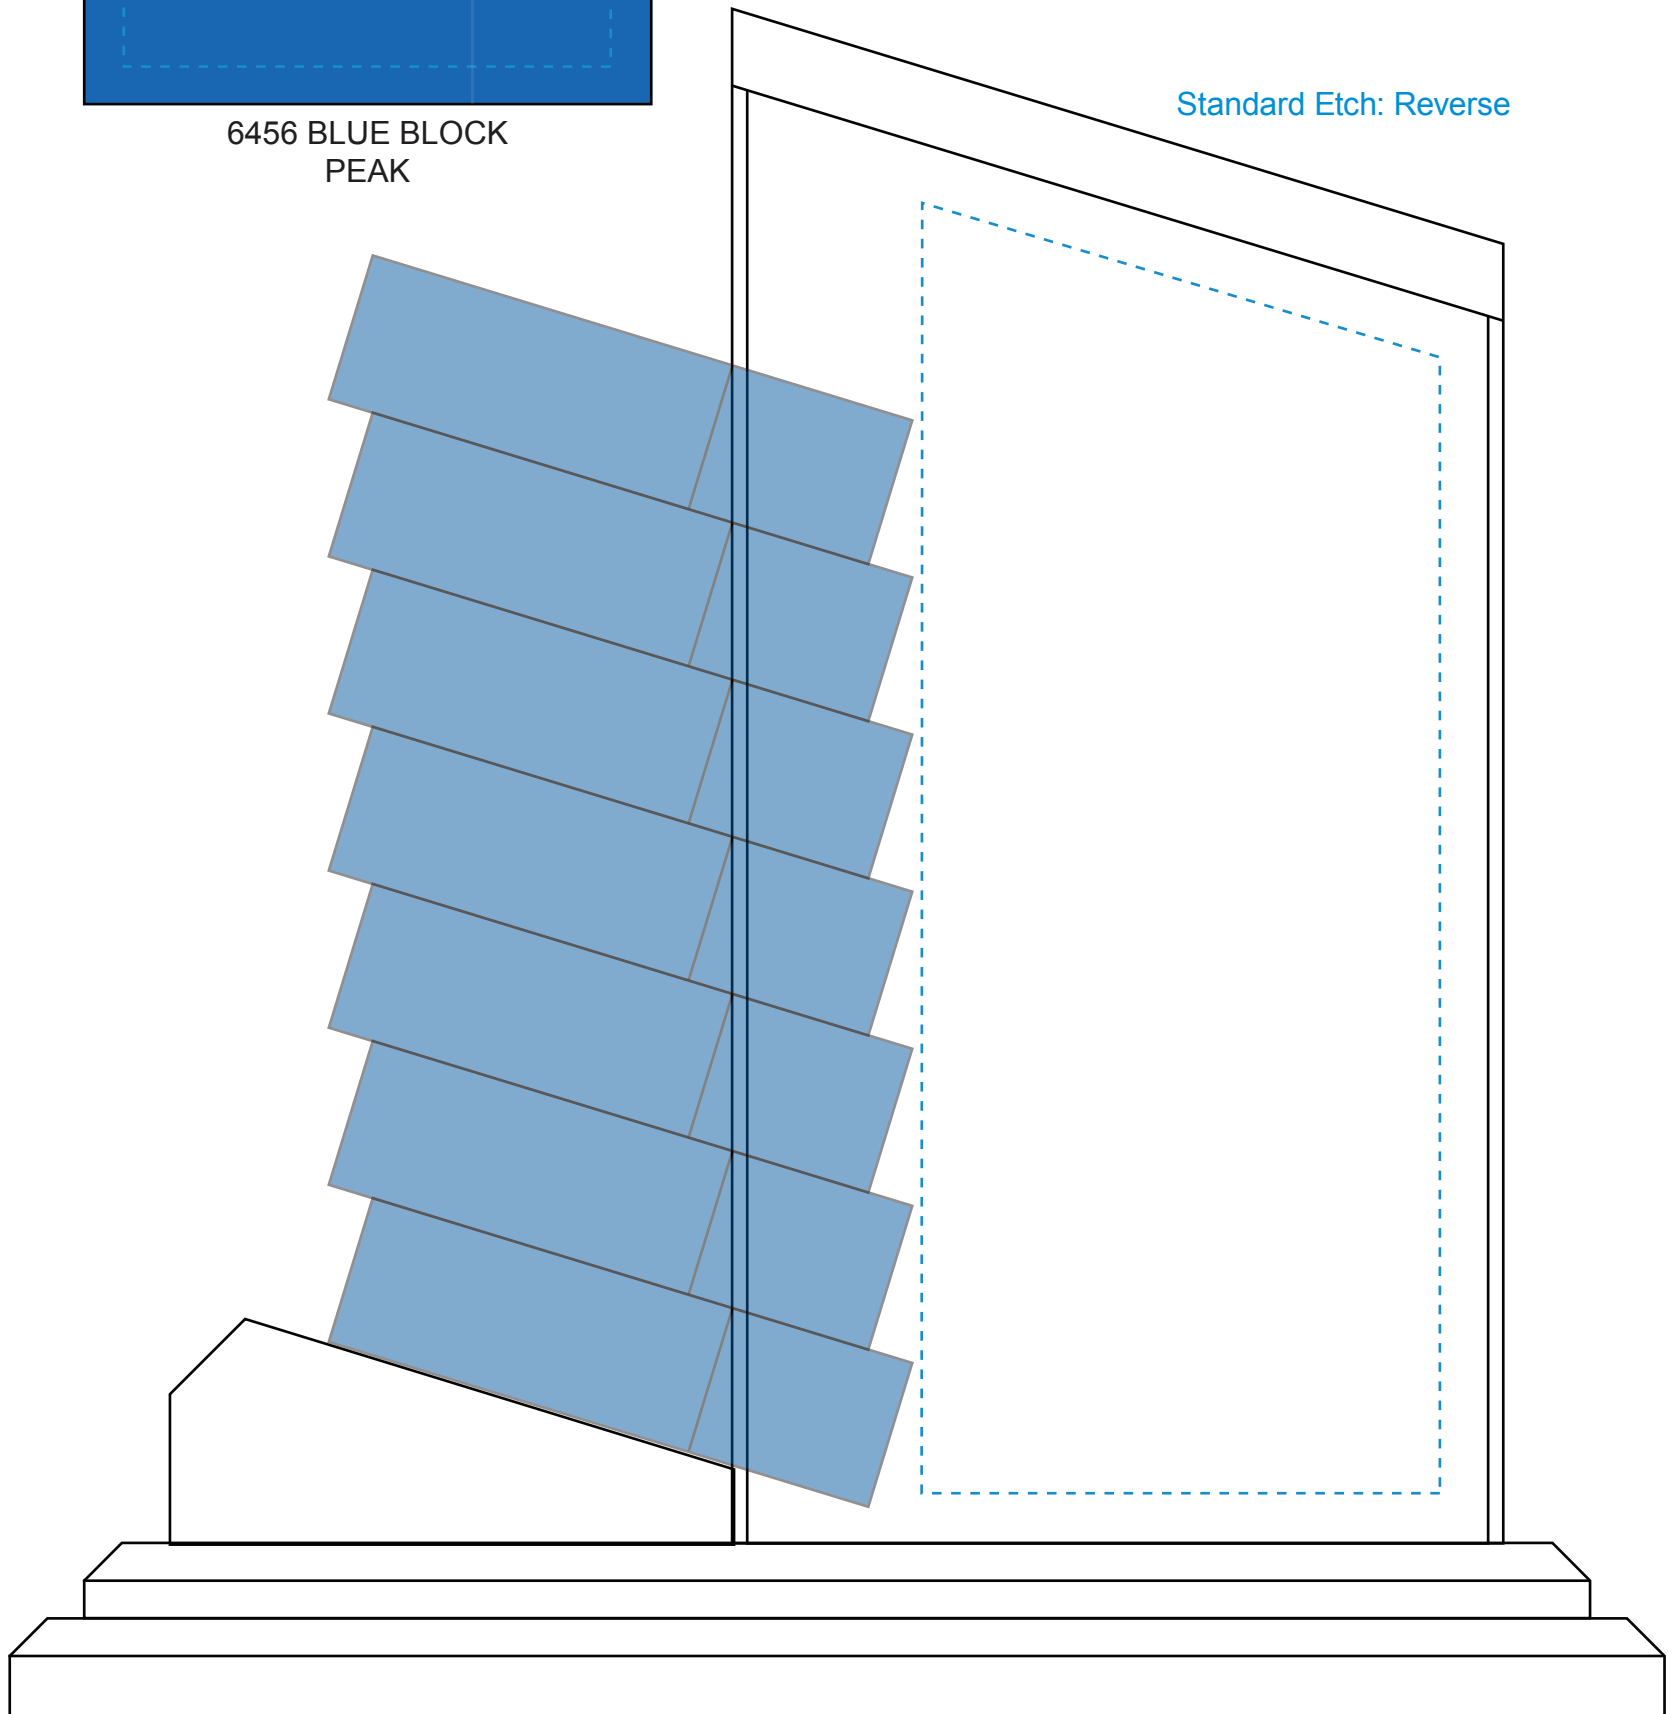

Standard Etch: Front

6456 BLUE BLOCK
PEAK

Standard Etch: Reverse

6456 PEAK GOAL-SETTER - 9"

Blue line represents the max image area.