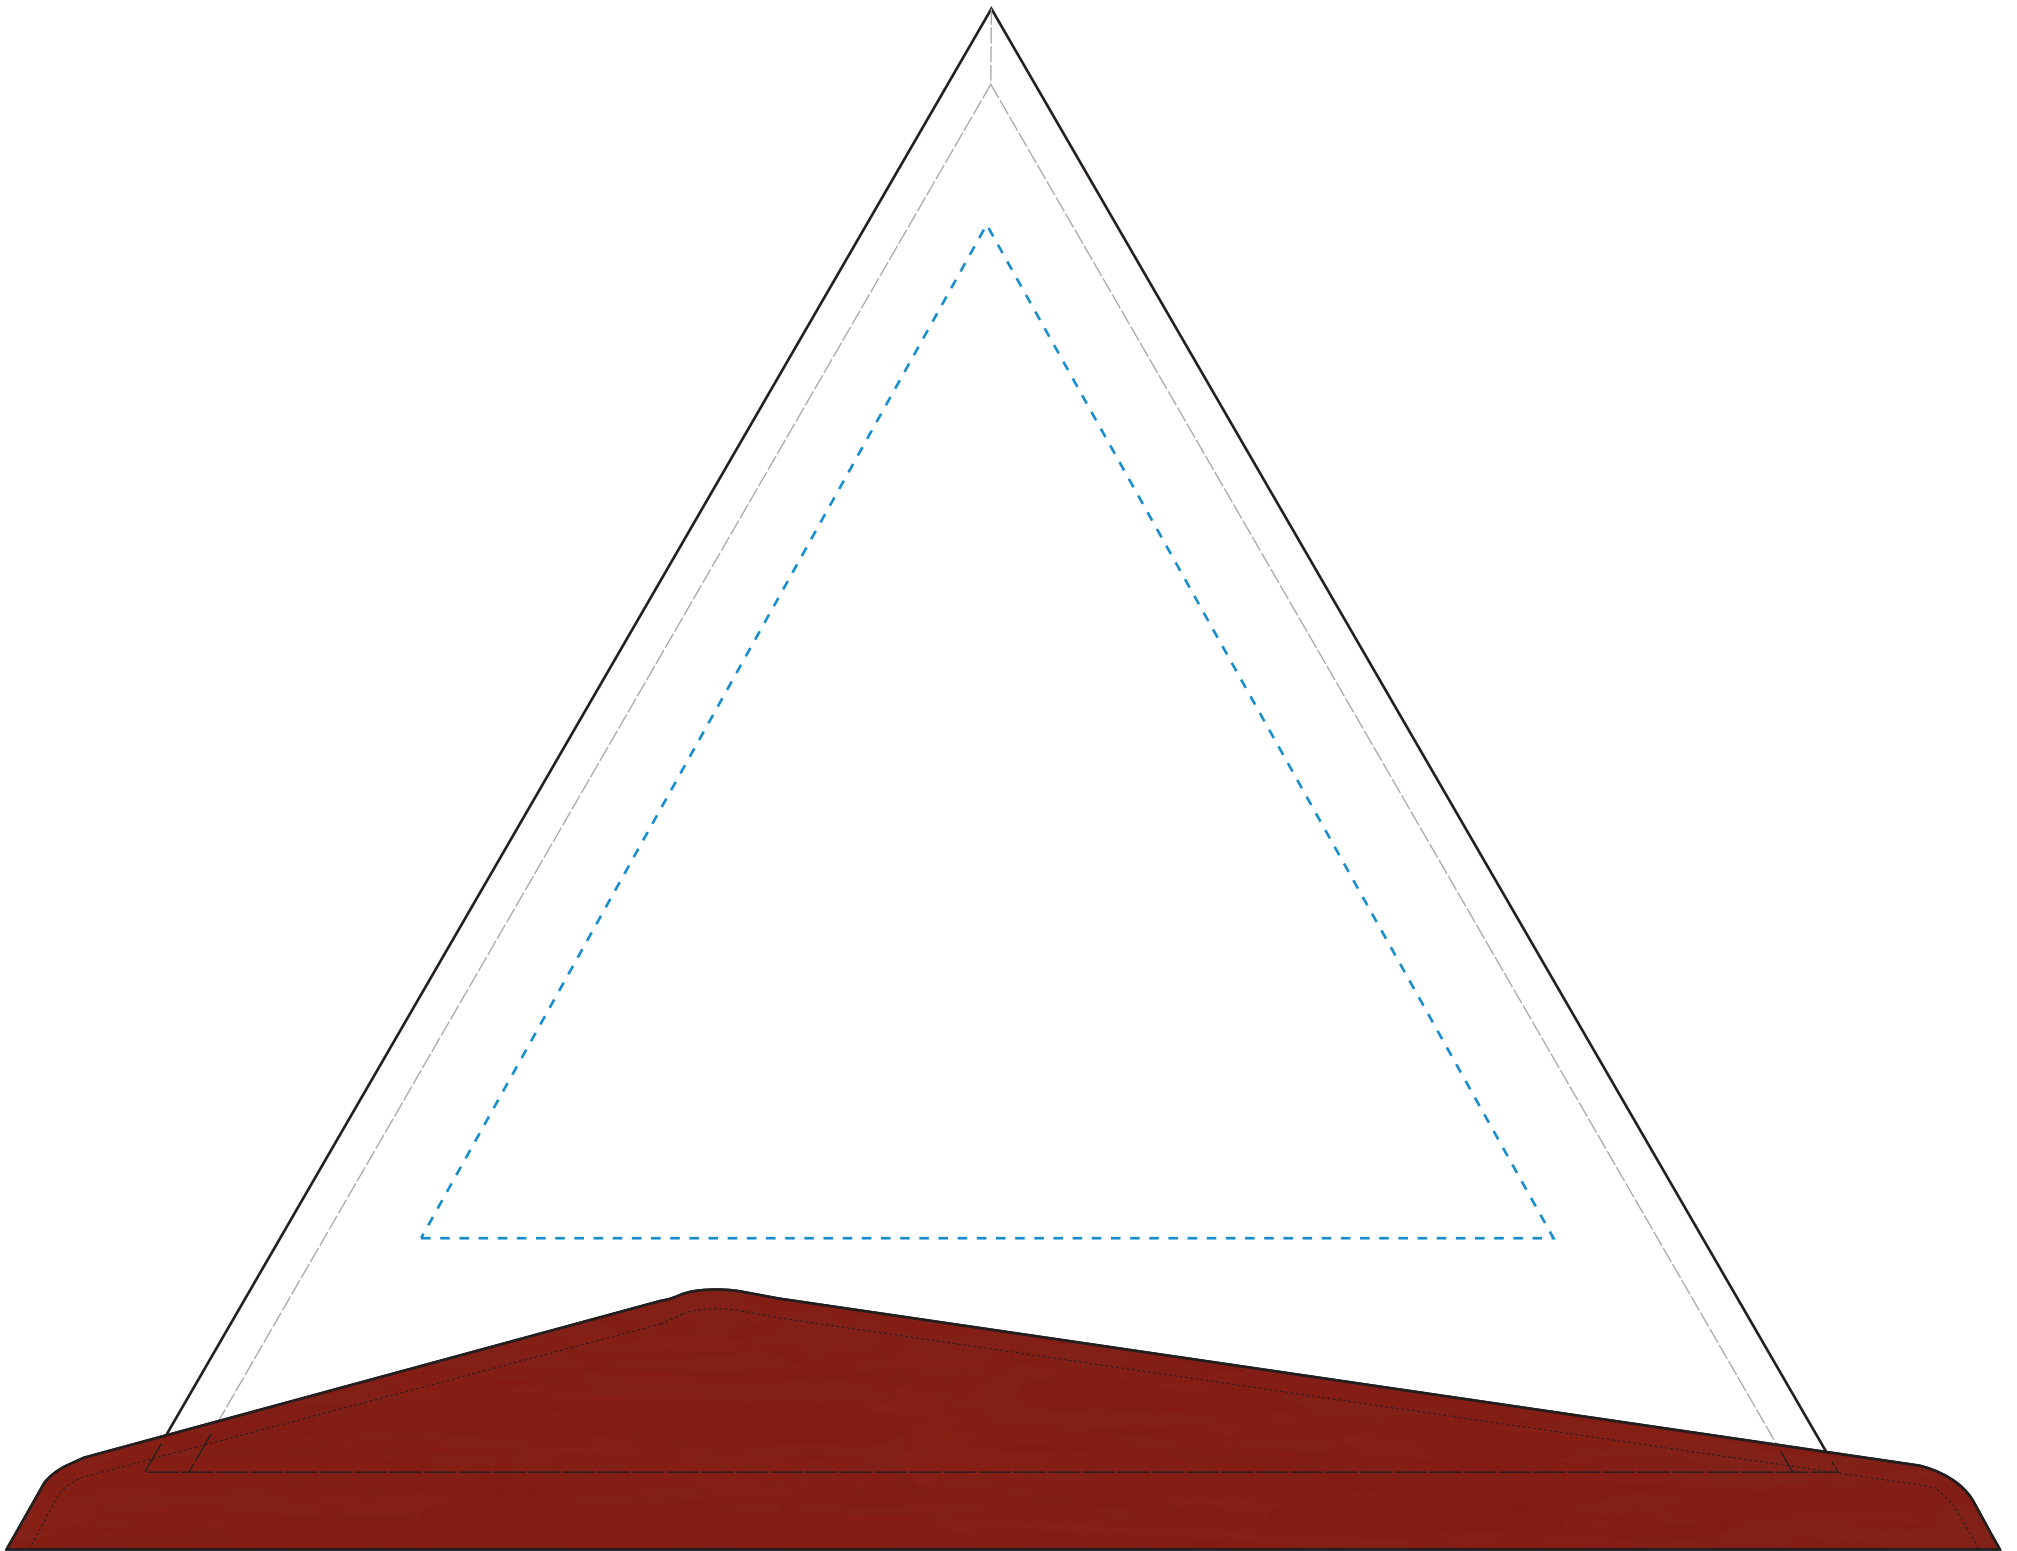

Standard Etch: Reverse

6529 PARKDALE TRIANGLE - 8"

Blue line represents the max image area.