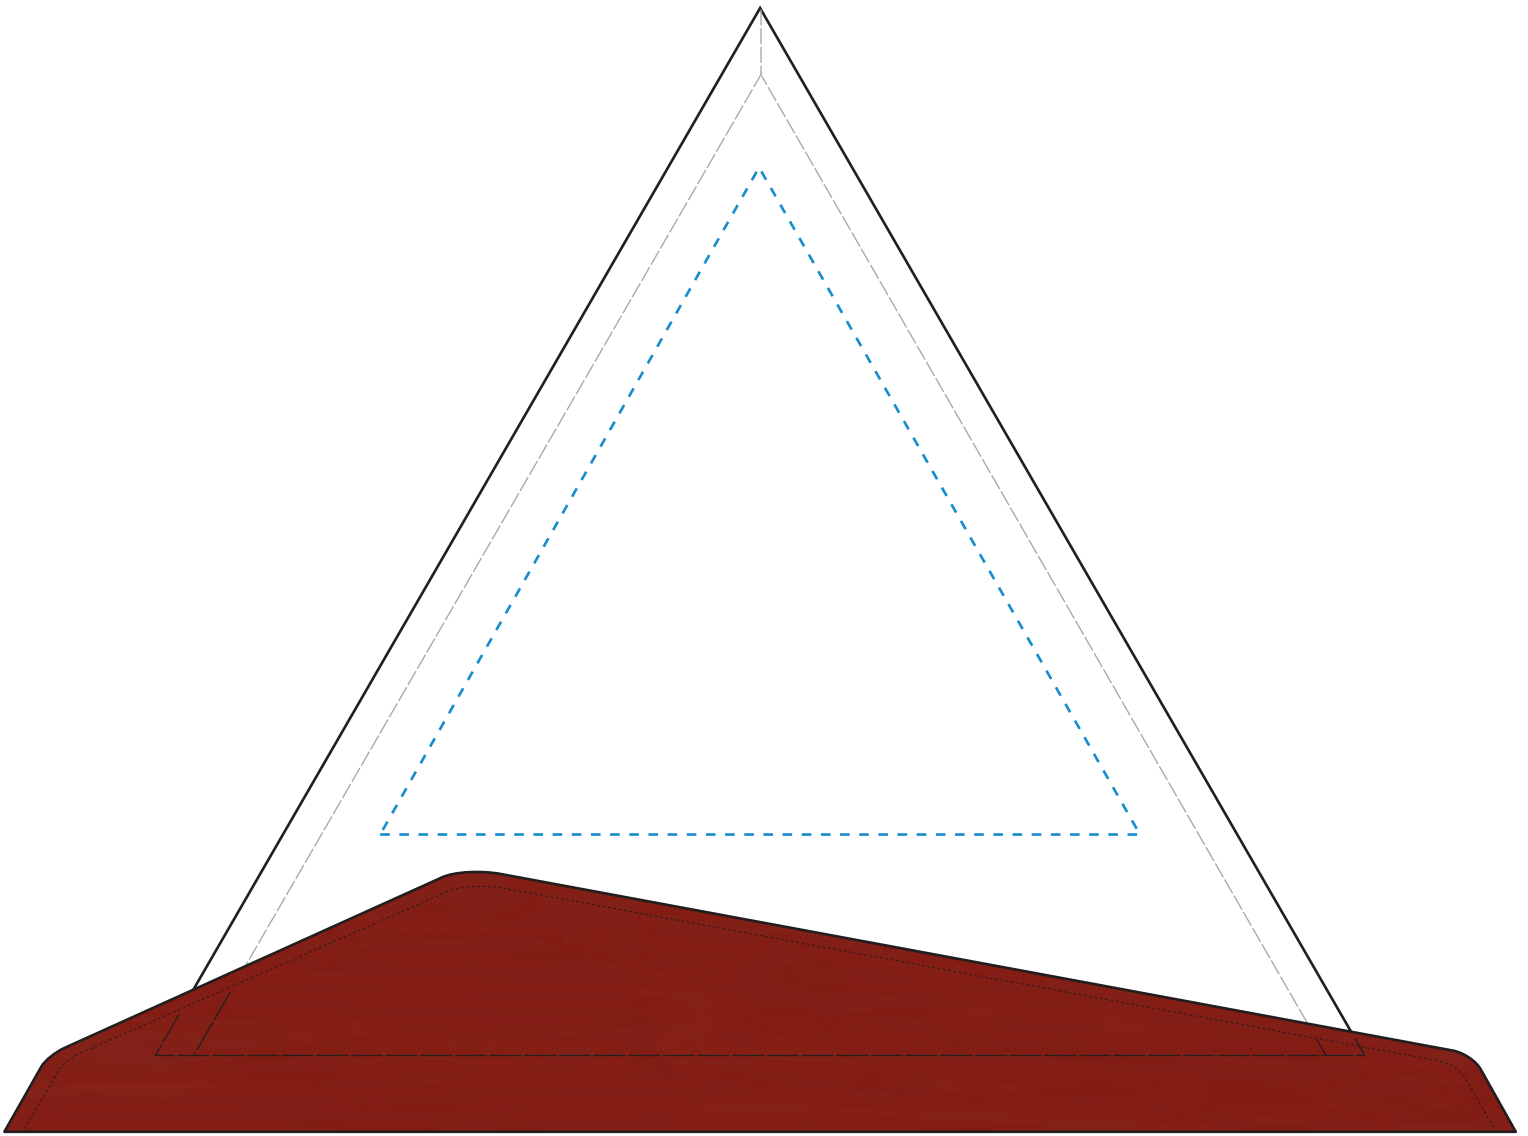

Standard Etch: Reverse

6527 PARKDALE TRIANGLE - 6"

Blue line represents the max image area.