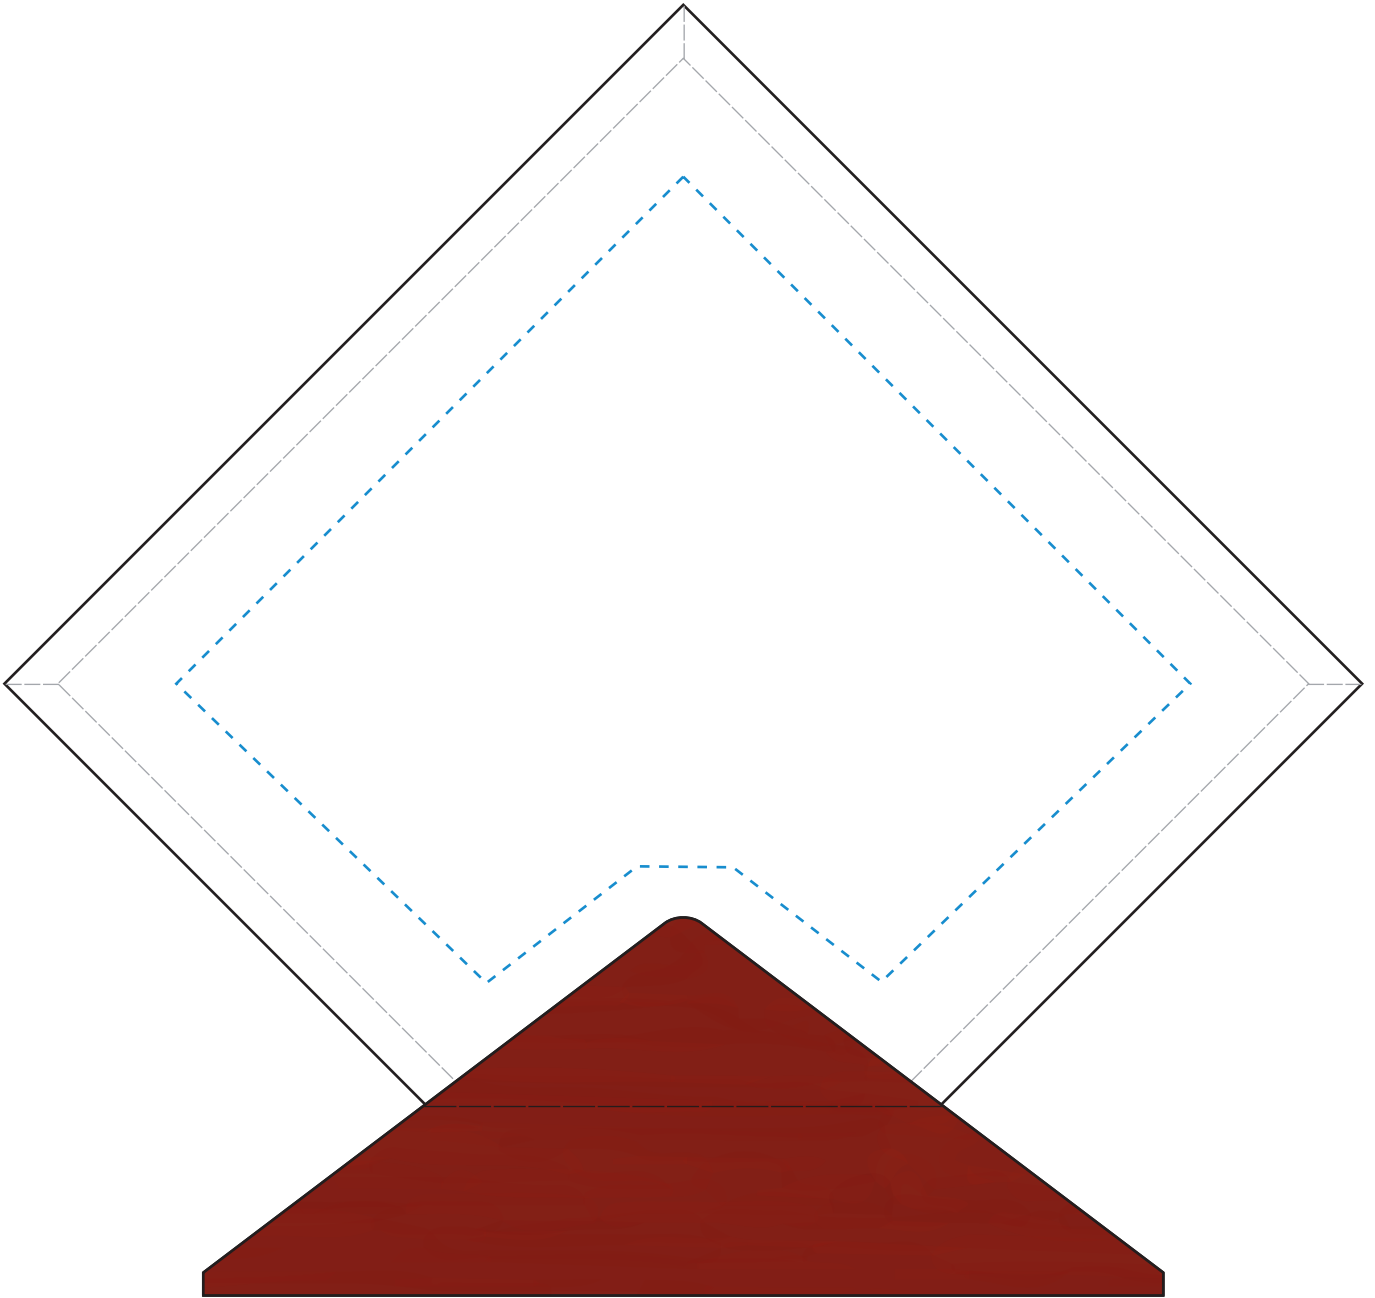

Standard Etch: Reverse

6523 PARKDALE SQUARE - 7"

Blue line represents the max image area.