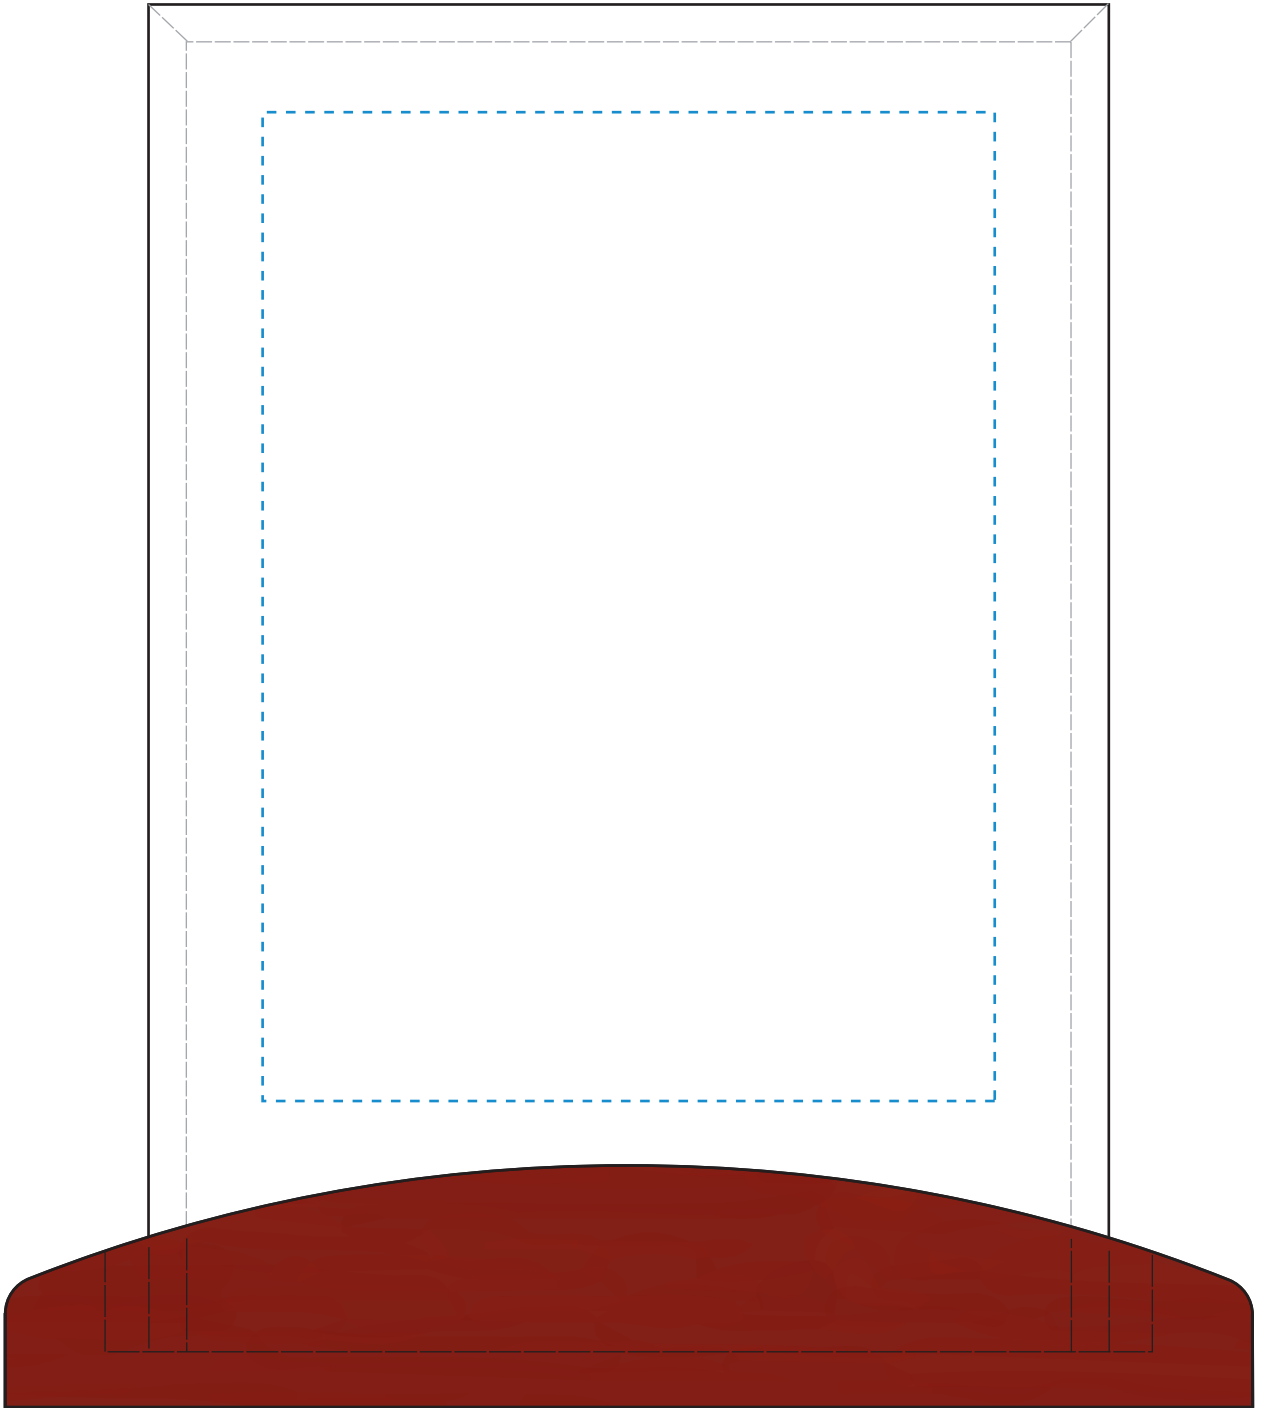

Standard Etch: Reverse

6519 PARKDALE RECTANGLE - 7.5"

Blue line represents the max image area.