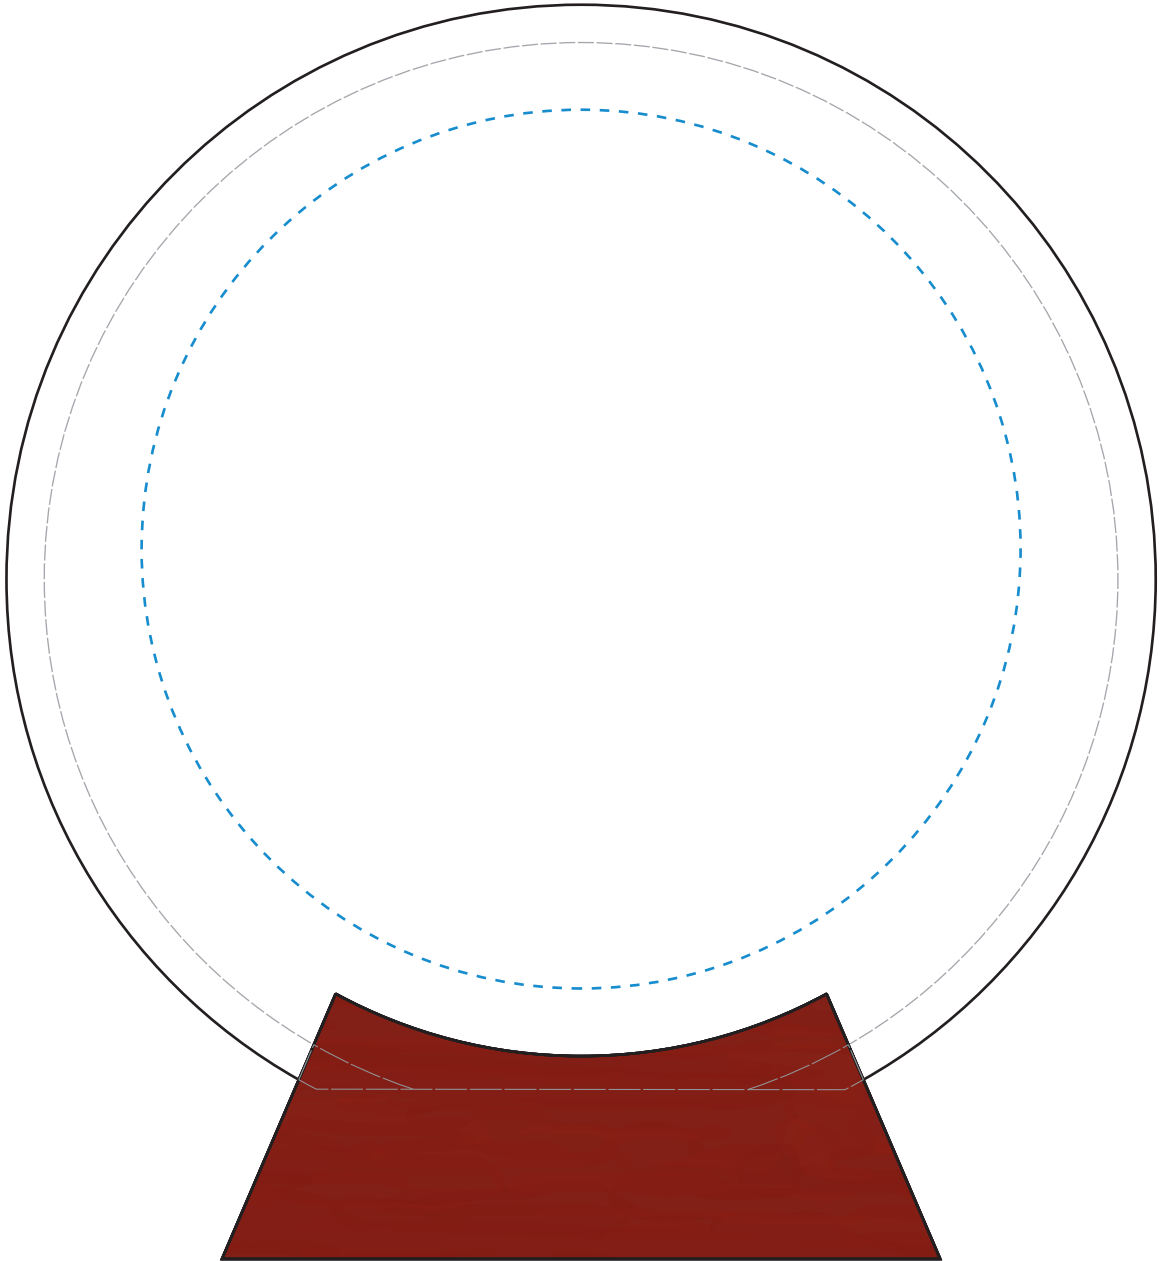

Standard Etch: Reverse

6531 PARKDALE CIRCLE - 6.5"

Blue line represents the max image area.