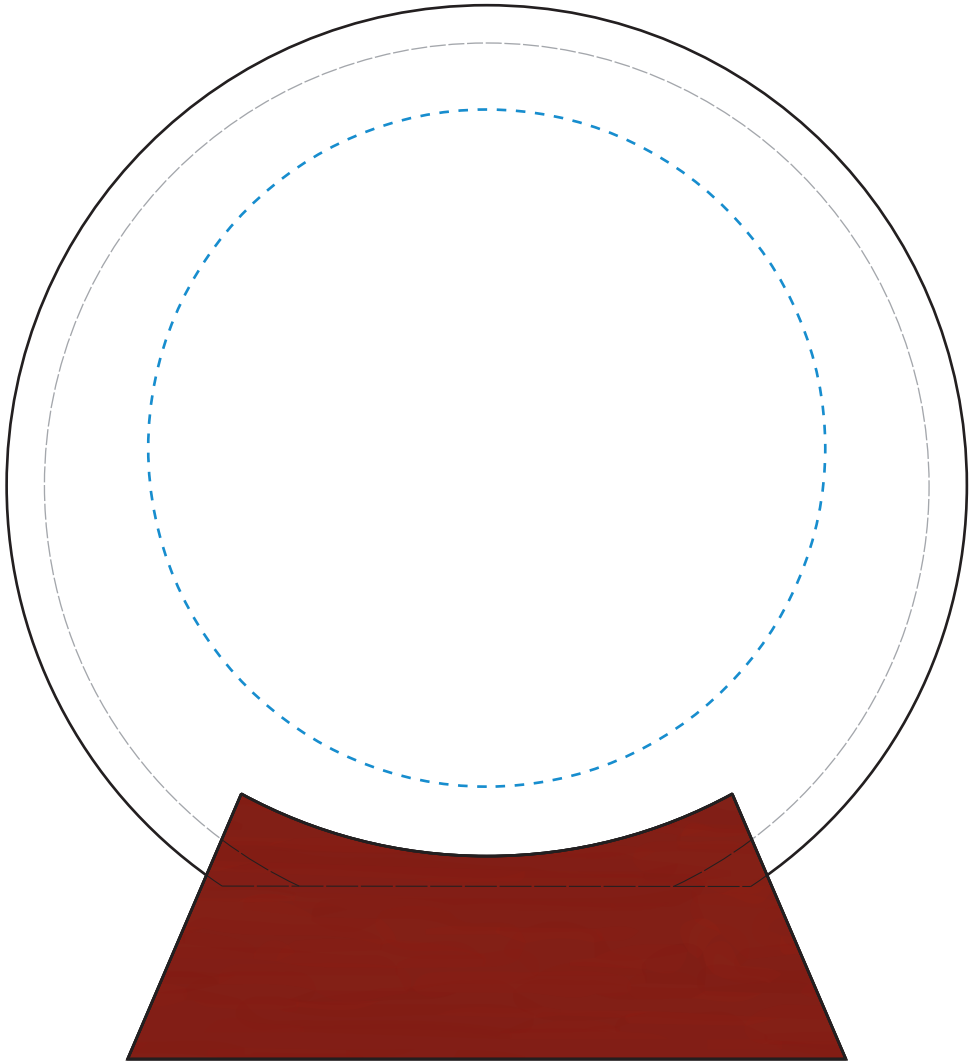

Standard Etch: Reverse

6530 PARKDALE CIRCLE - 5.5"

Blue line represents the max image area.