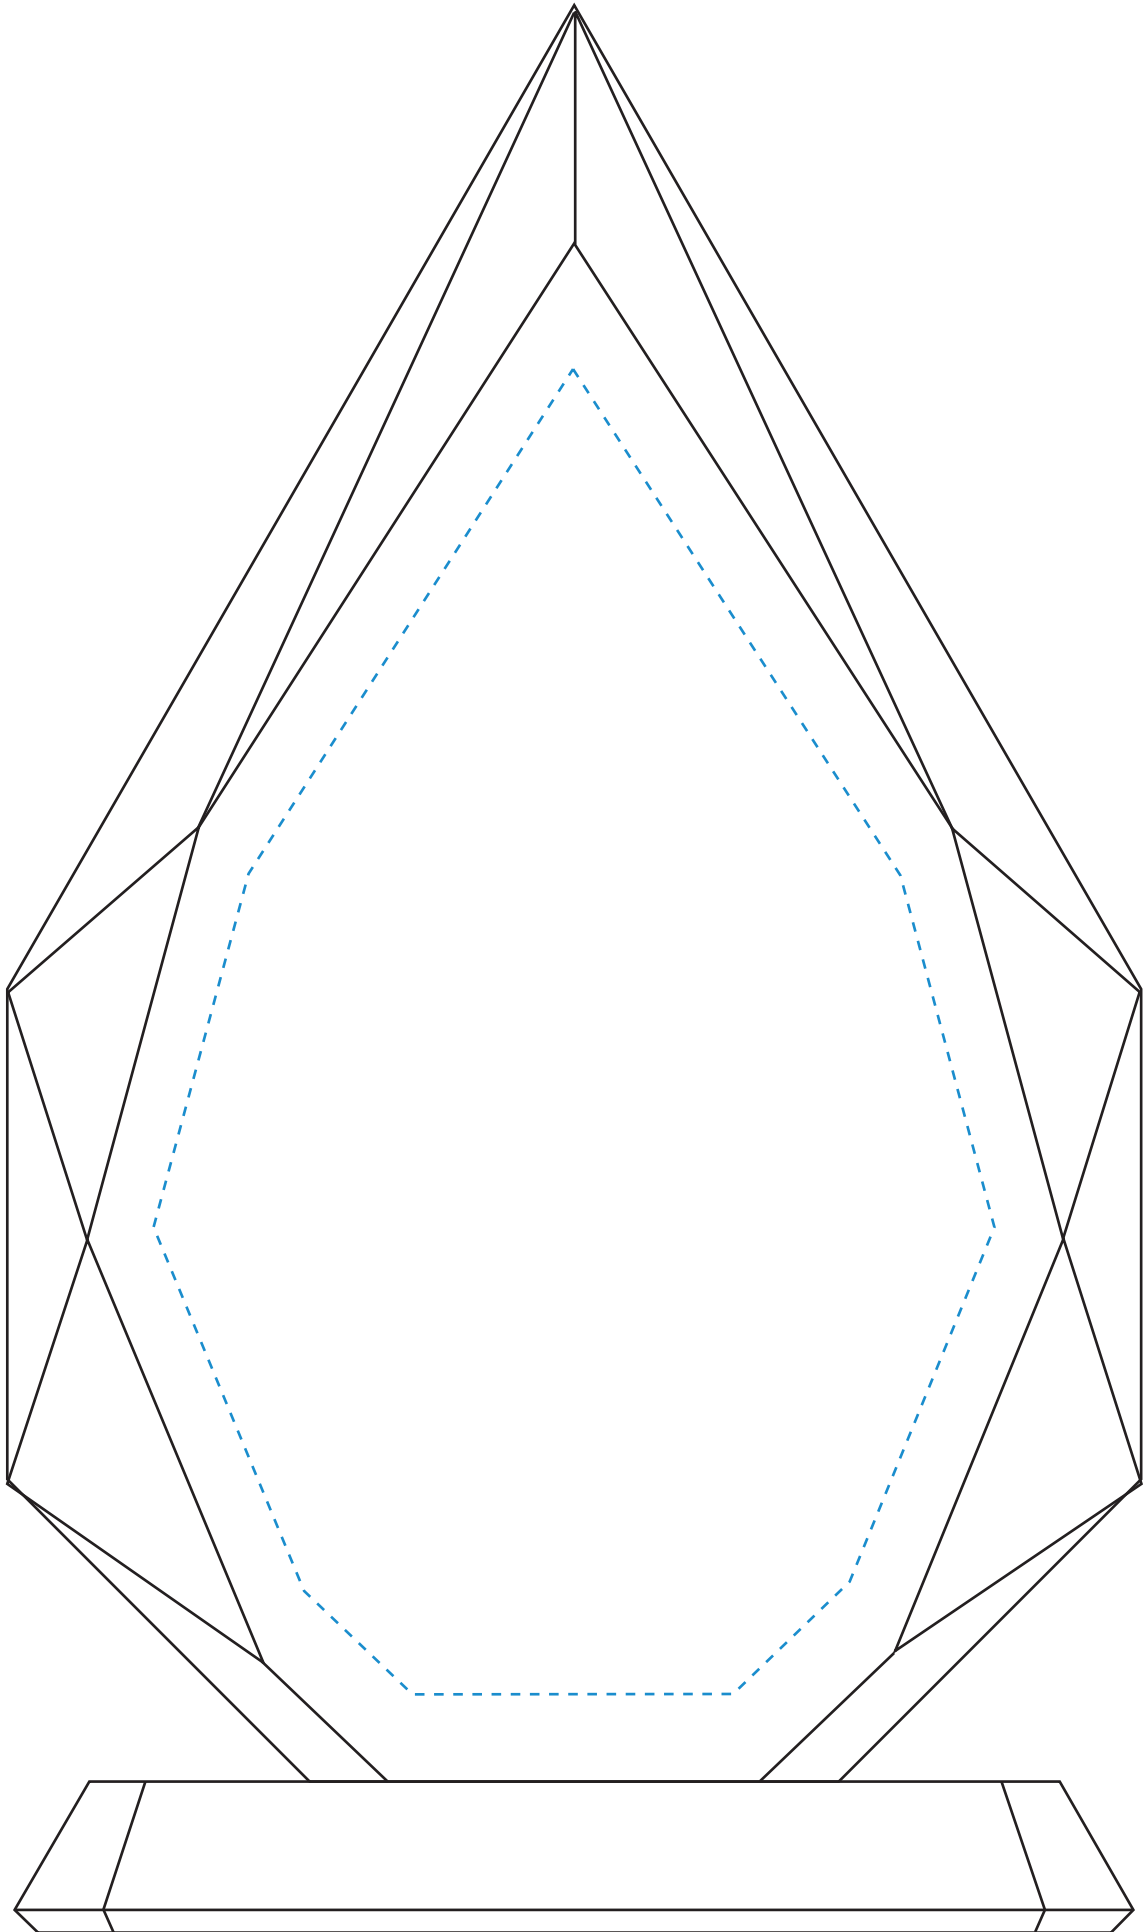

Standard Etch: Reverse

5958 PARAGON DIAMOND - 10"
Blue line represents the max image area.