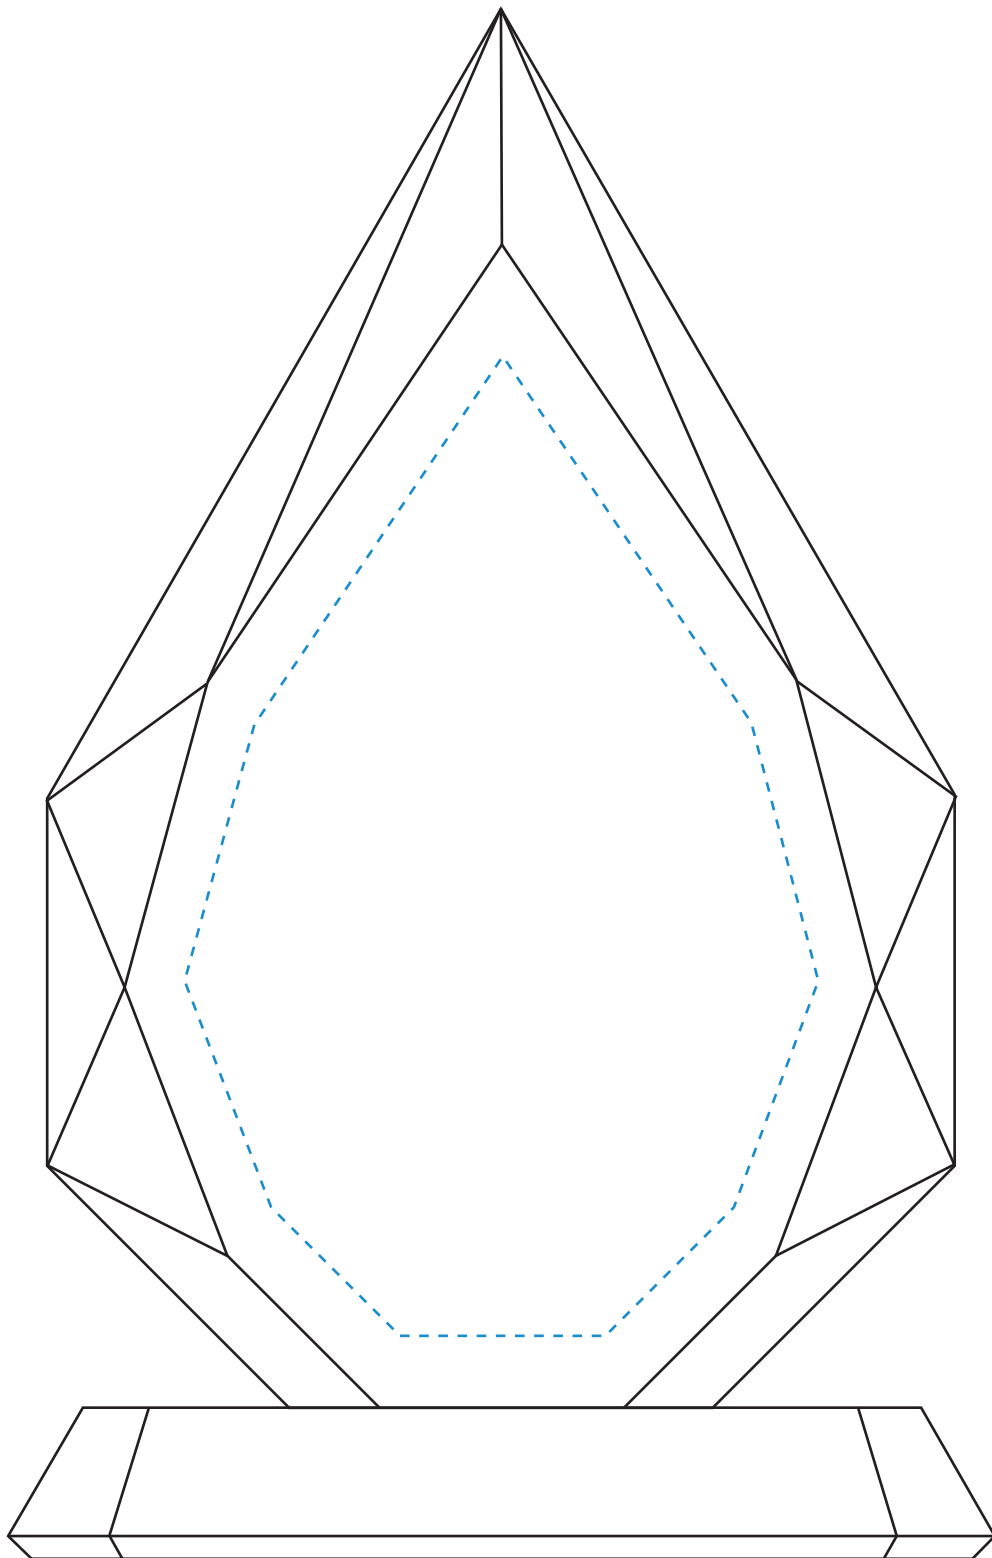

Standard Etch: Reverse

5957 PARAGON DIAMOND - 8"

Blue line represents the max image area.